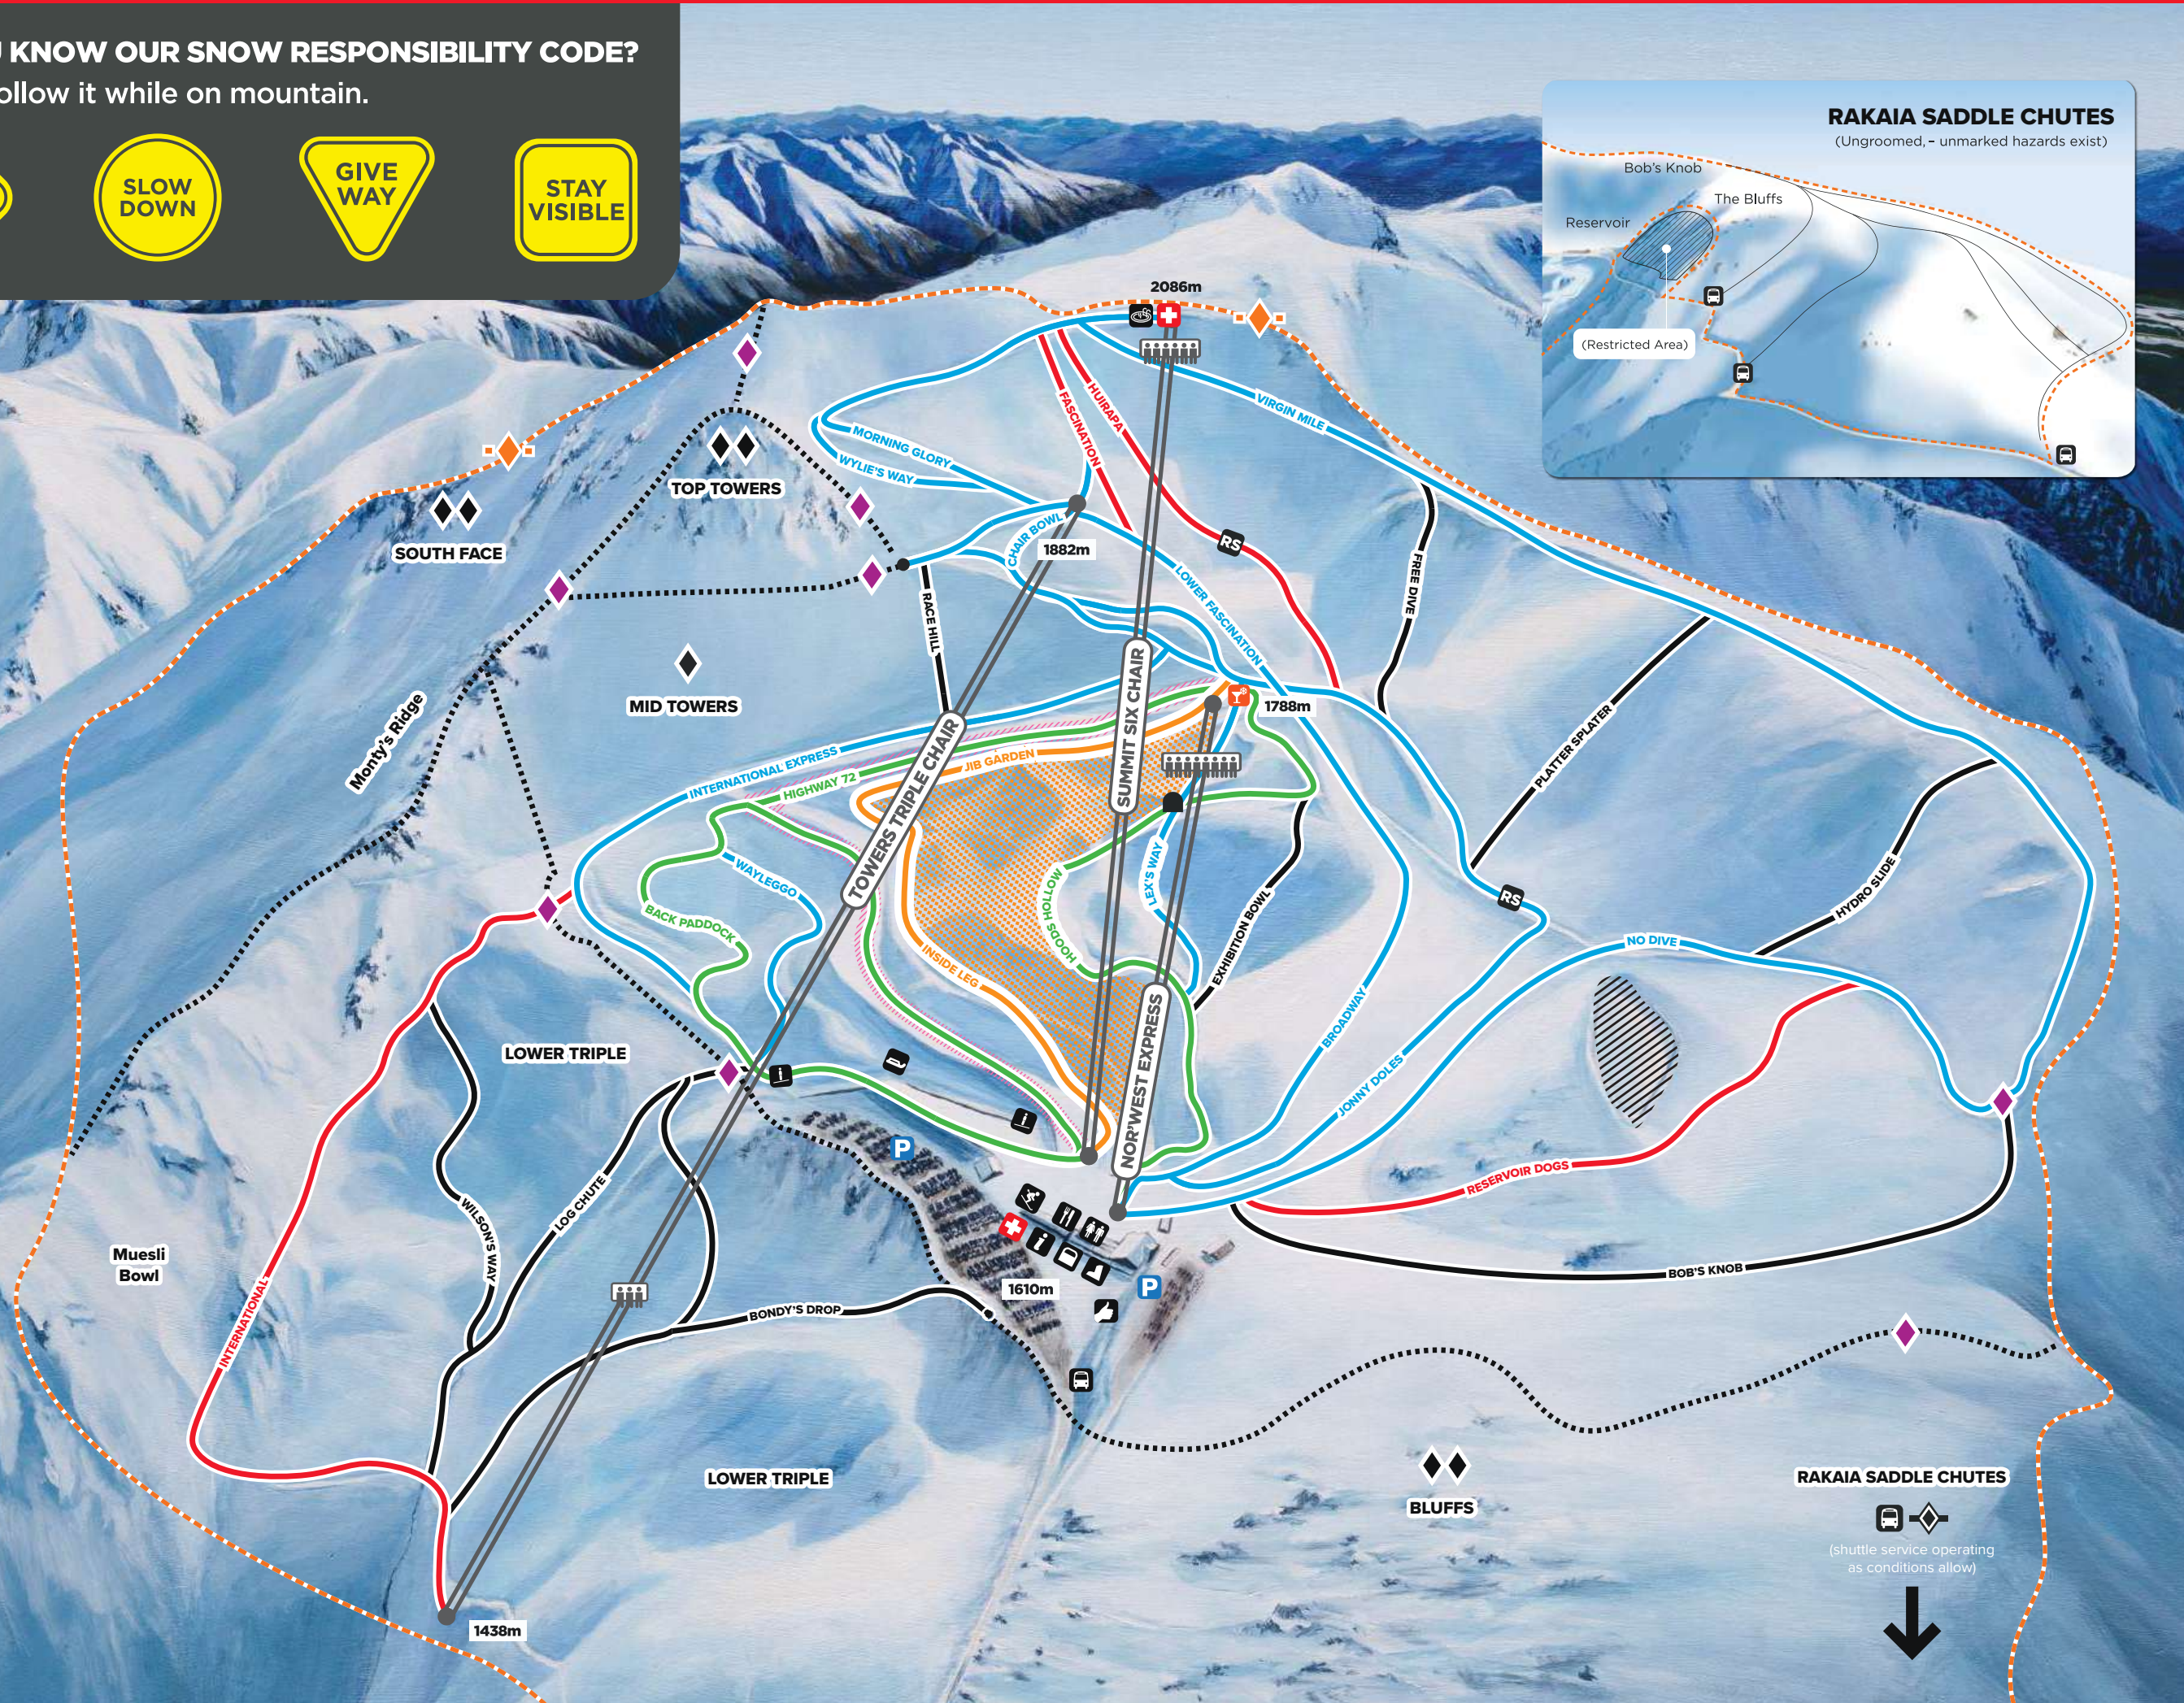

**DO YOU KNOW OUR SNOW RESPONSIBILITY CODE?**  
Please follow it while on mountain.

### Base Facilities

-  Patrol/Medical
-  Toilets
-  Food & Beverages
-  Snow Shop
-  Guest Services
-  Ski/Snowboard Rental
-  Snowsports School
-  Ride Share Point
-  Car Park
-  Sledding Area
-  Shuttle

### Ski Area

-  Ski Area Boundary
-  Controlled Off-piste Zone
-  Beginner
-  Intermediate
-  Advanced
-  Expert
-  Extreme
-  Terrain Park
-  Lift
-  Surface Conveyor Lift
-  Race Starts
-  Slow Zone
-  Tunnel
-  Restricted Area
-  Boundary Gate
-  Terrain Access Gate
-  Alpine Spa
-  Aperol Ice bar
-  Smoke Free Ski Area

**RAKAIA SADDLE CHUTES**  
(shuttle service operating as conditions allow)  
↓