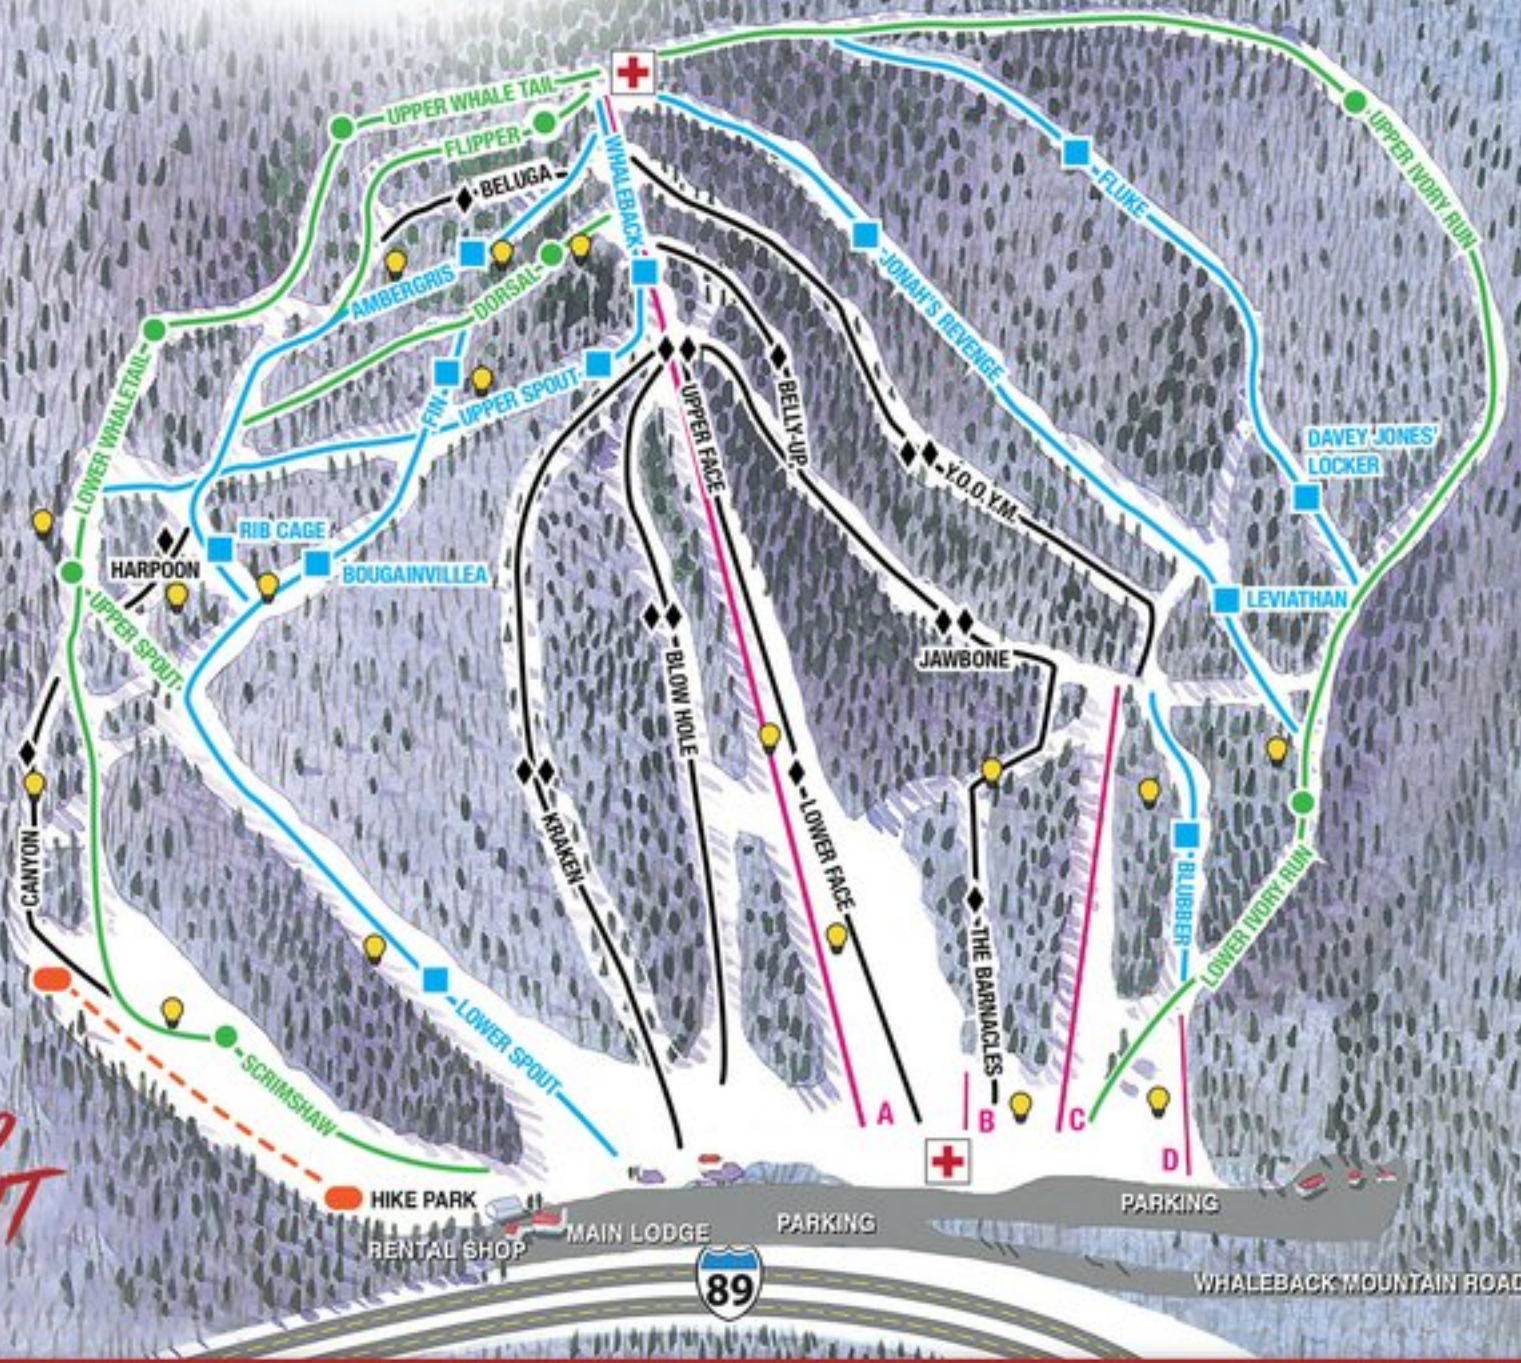

WHALEBACK TRAIL MAP

MOUNTAIN

LEGEND

- NOVICE
- INTERMEDIATE
- ◆ ADVANCED
- ◆◆ EXPERT ONLY
- 💡 LIGHTS
- 🌲 CLADES
- ⊕ FIRST AID
- 🏠 TERRAIN PARK

- A SUMMIT CHAIR
- B MAGIC CARPET
- C T-BAR
- D ROPE TOW

*SKI IT TO
BELIEVE IT*

WHALEBACK MOUNTAIN ROAD