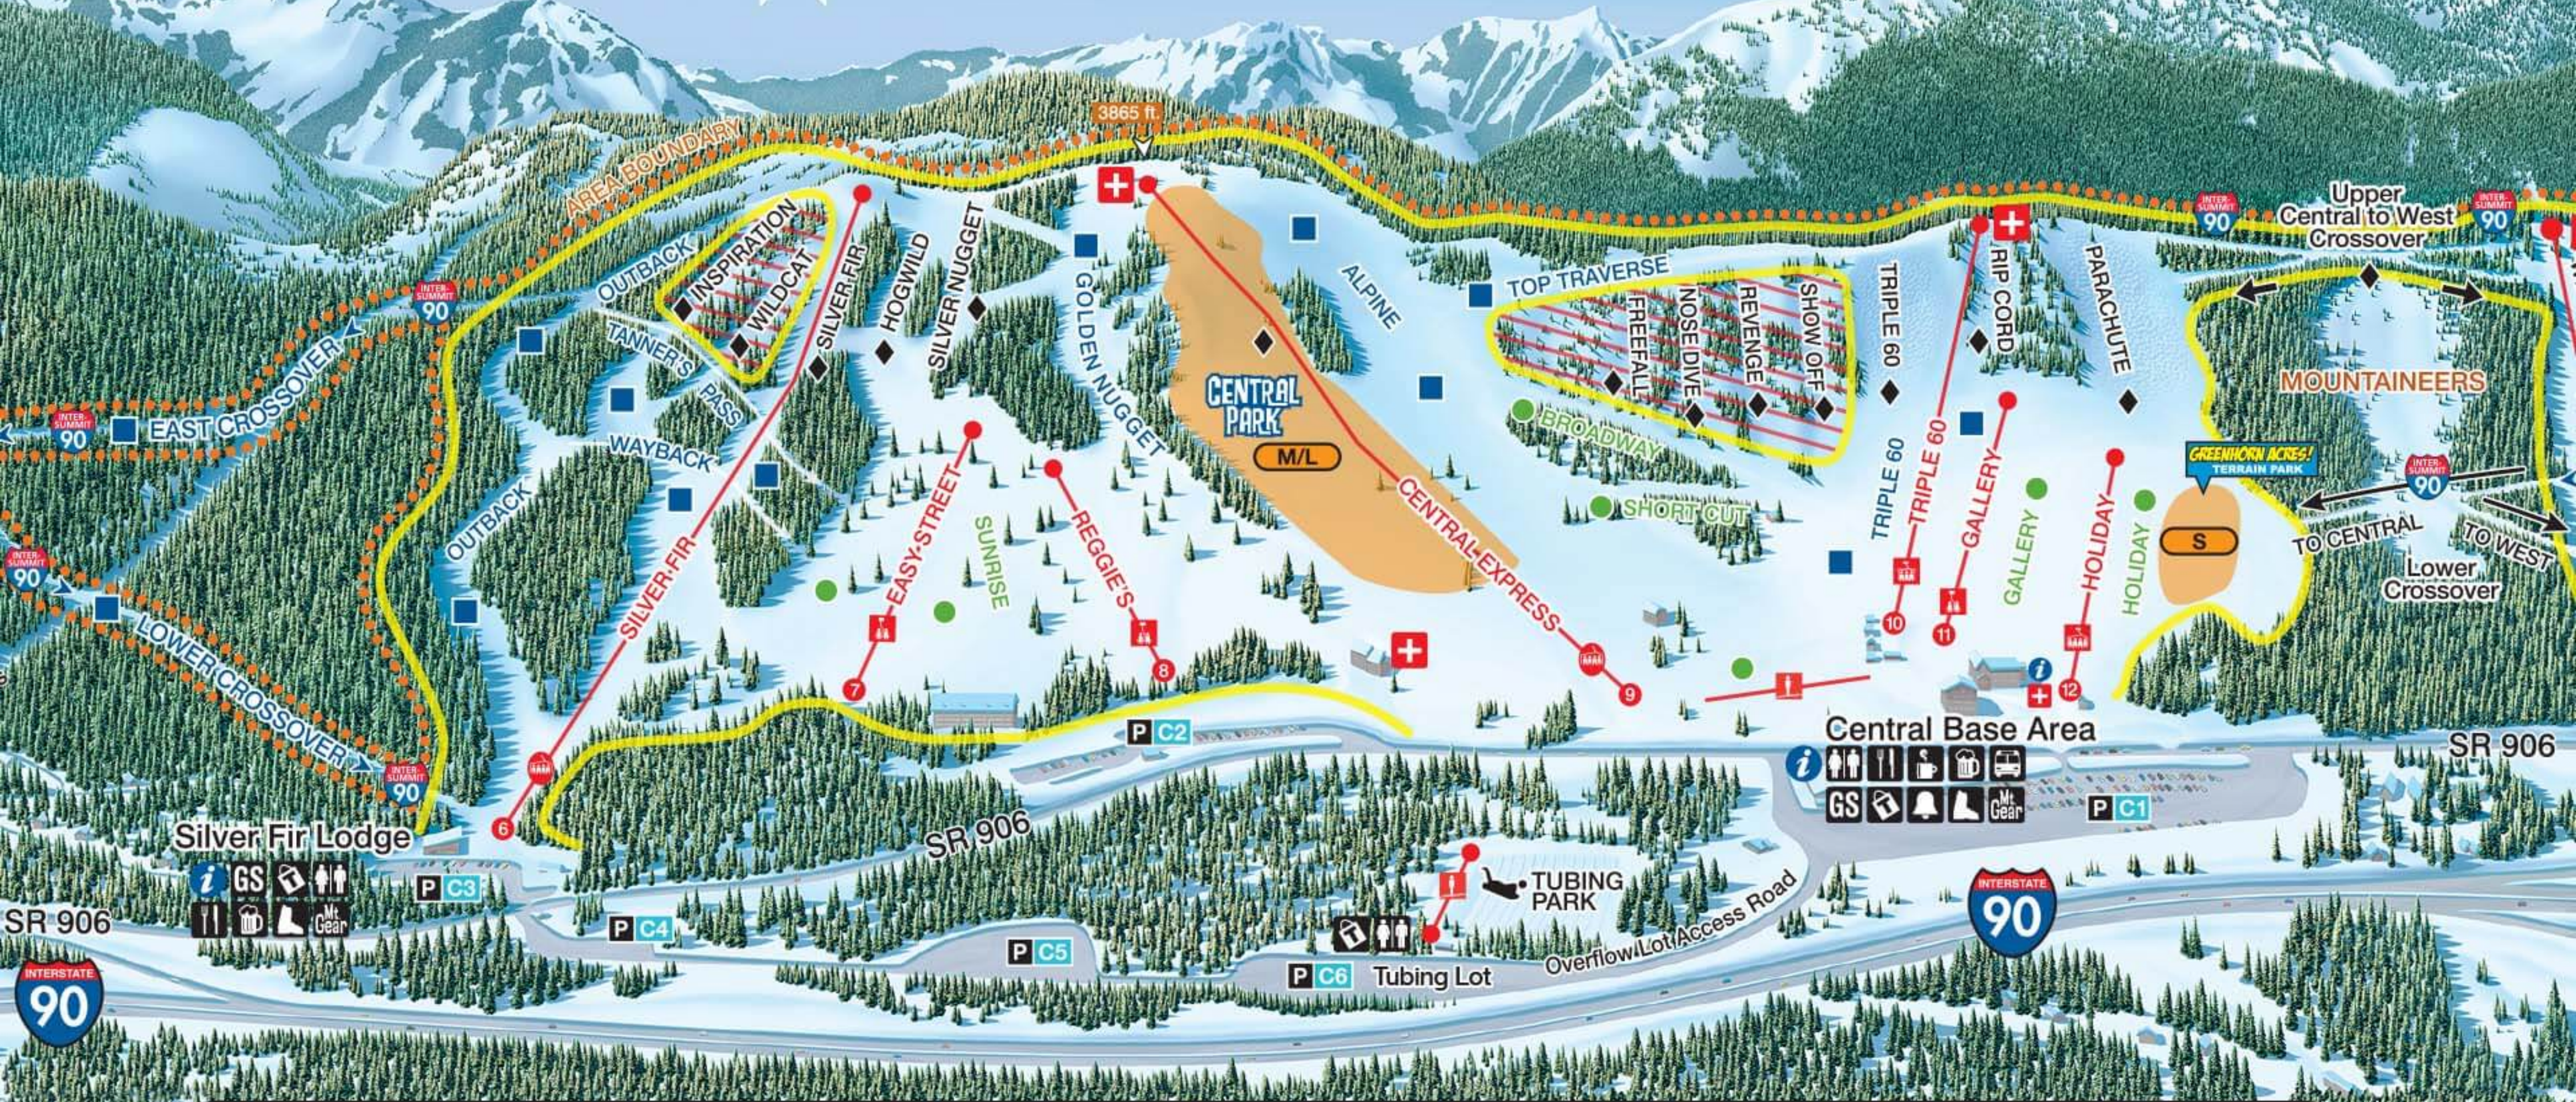

Granite Mtn. Elev. 5600ft.

MAP LEGEND

- | | | | | | | | |
|------------------|------------------|--------------|---------------|----------|-------------------|---------------------|-------------------|
| Easiest Trail | High-Speed Quad | Magic Carpet | Ticket Pickup | Food | Guest Services | Inter-Summit Trails | Closed At Night |
| More Difficult | Quad Chairlift | Ski Patrol | Parking | Espresso | Rentals | Ski Area Boundary | Night Skiing Area |
| Most Difficult | Triple Chairlift | Information | Restrooms | Bar | Sport Shop | Terrain Park | |
| Double Chairlift | | | | | SnowSports School | | |