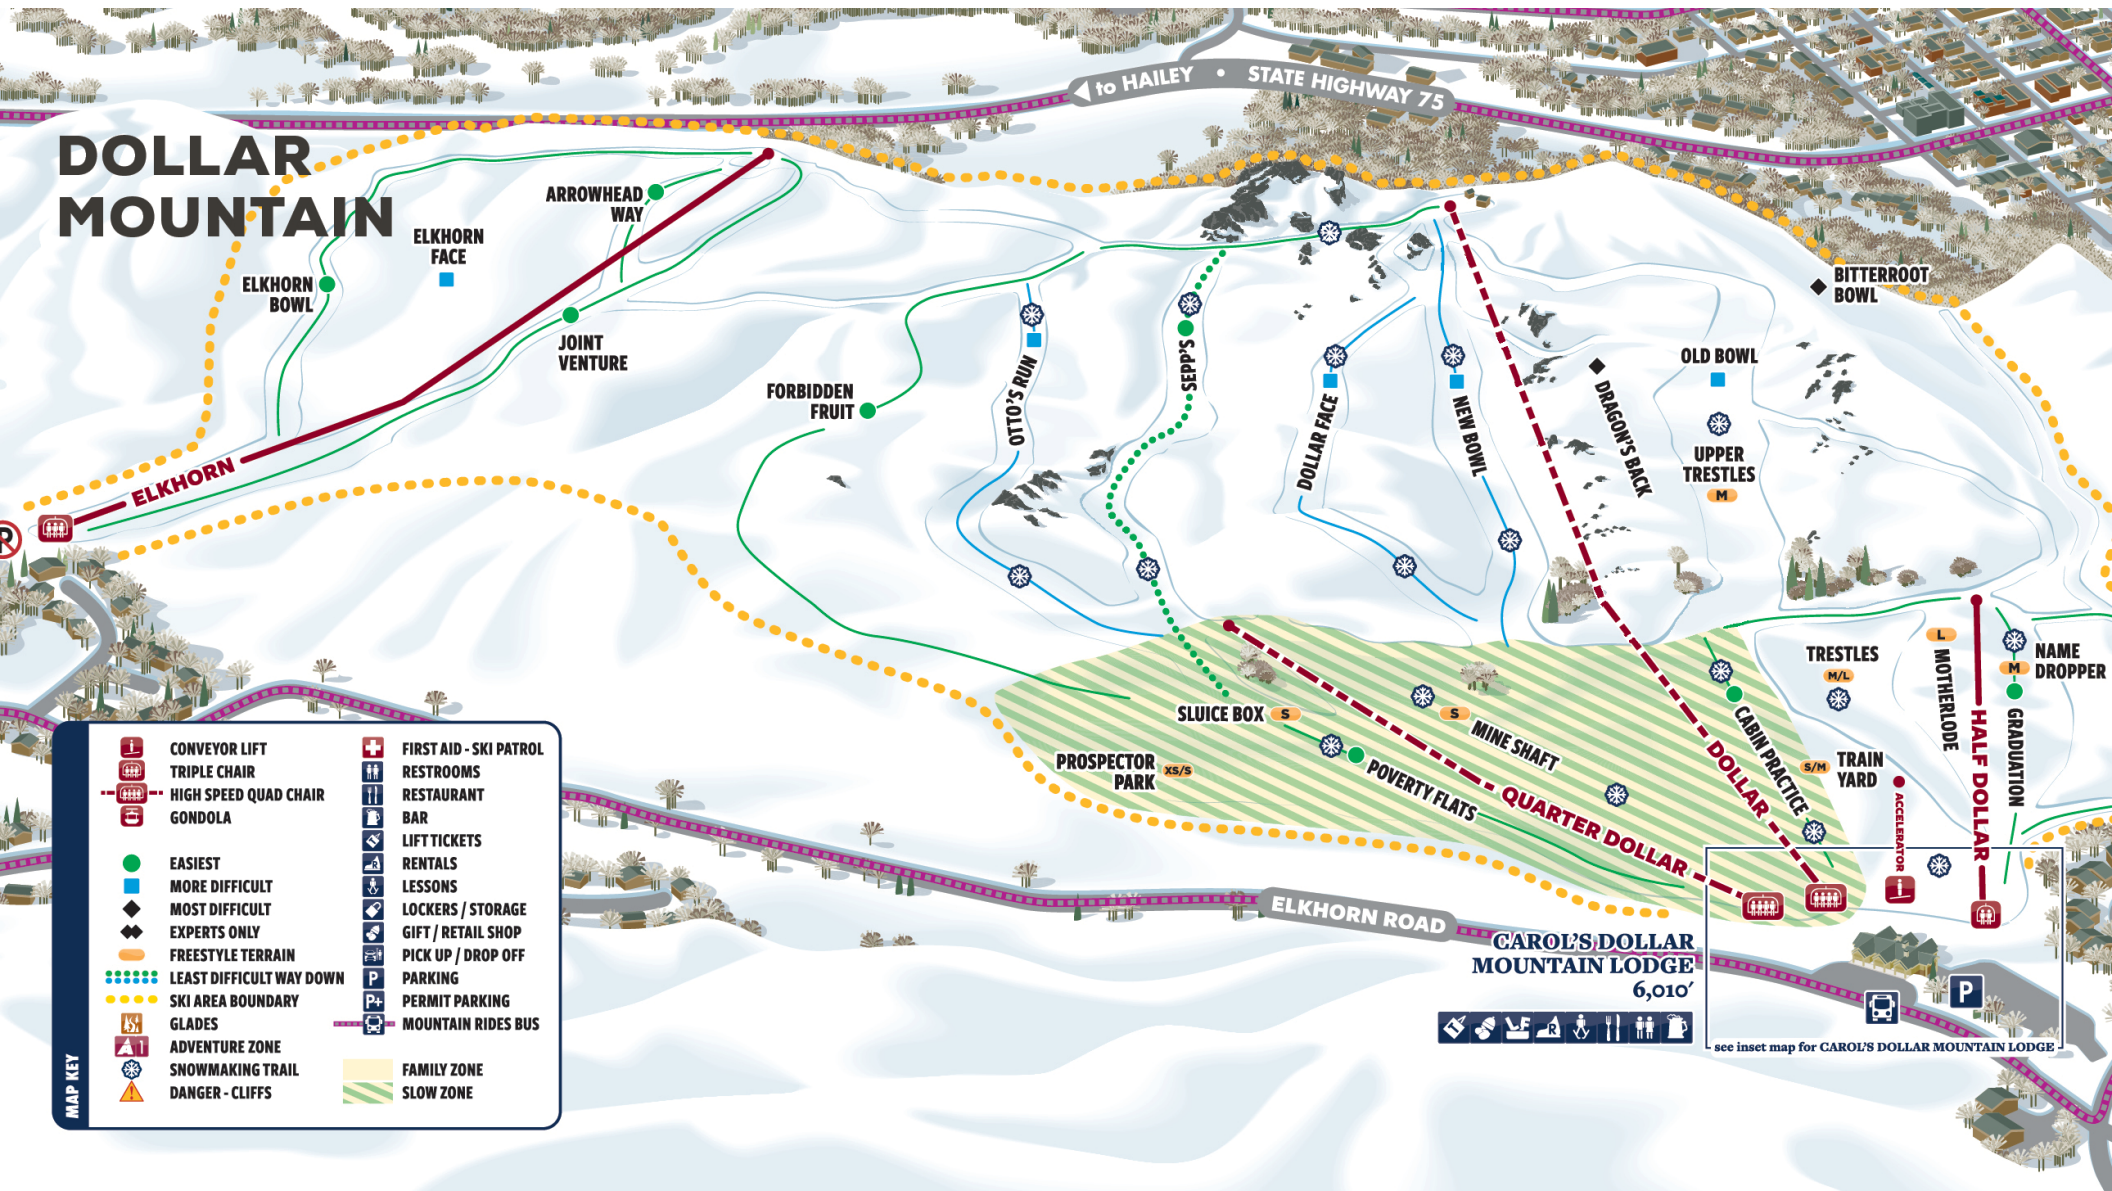

DOLLAR MOUNTAIN

to HAILEY • STATE HIGHWAY 75

MAP KEY

	CONVEYOR LIFT		FIRST AID - SKI PATROL
	TRIPLE CHAIR		RESTROOMS
	HIGH SPEED QUAD CHAIR		RESTAURANT
	GONDOLA		BAR
	EASIEST		LIFT TICKETS
	MORE DIFFICULT		RENTALS
	MOST DIFFICULT		LESSONS
	EXPERTS ONLY		LOCKERS / STORAGE
	FREESTYLE TERRAIN		GIFT / RETAIL SHOP
	LEAST DIFFICULT WAY DOWN		PICK UP / DROP OFF
	SKI AREA BOUNDARY		PARKING
	GLADES		PERMIT PARKING
	ADVENTURE ZONE		MOUNTAIN RIDES BUS
	SNOWMAKING TRAIL		FAMILY ZONE
	DANGER - CLIFFS		SLOW ZONE

CAROL'S DOLLAR MOUNTAIN LODGE
6,010'