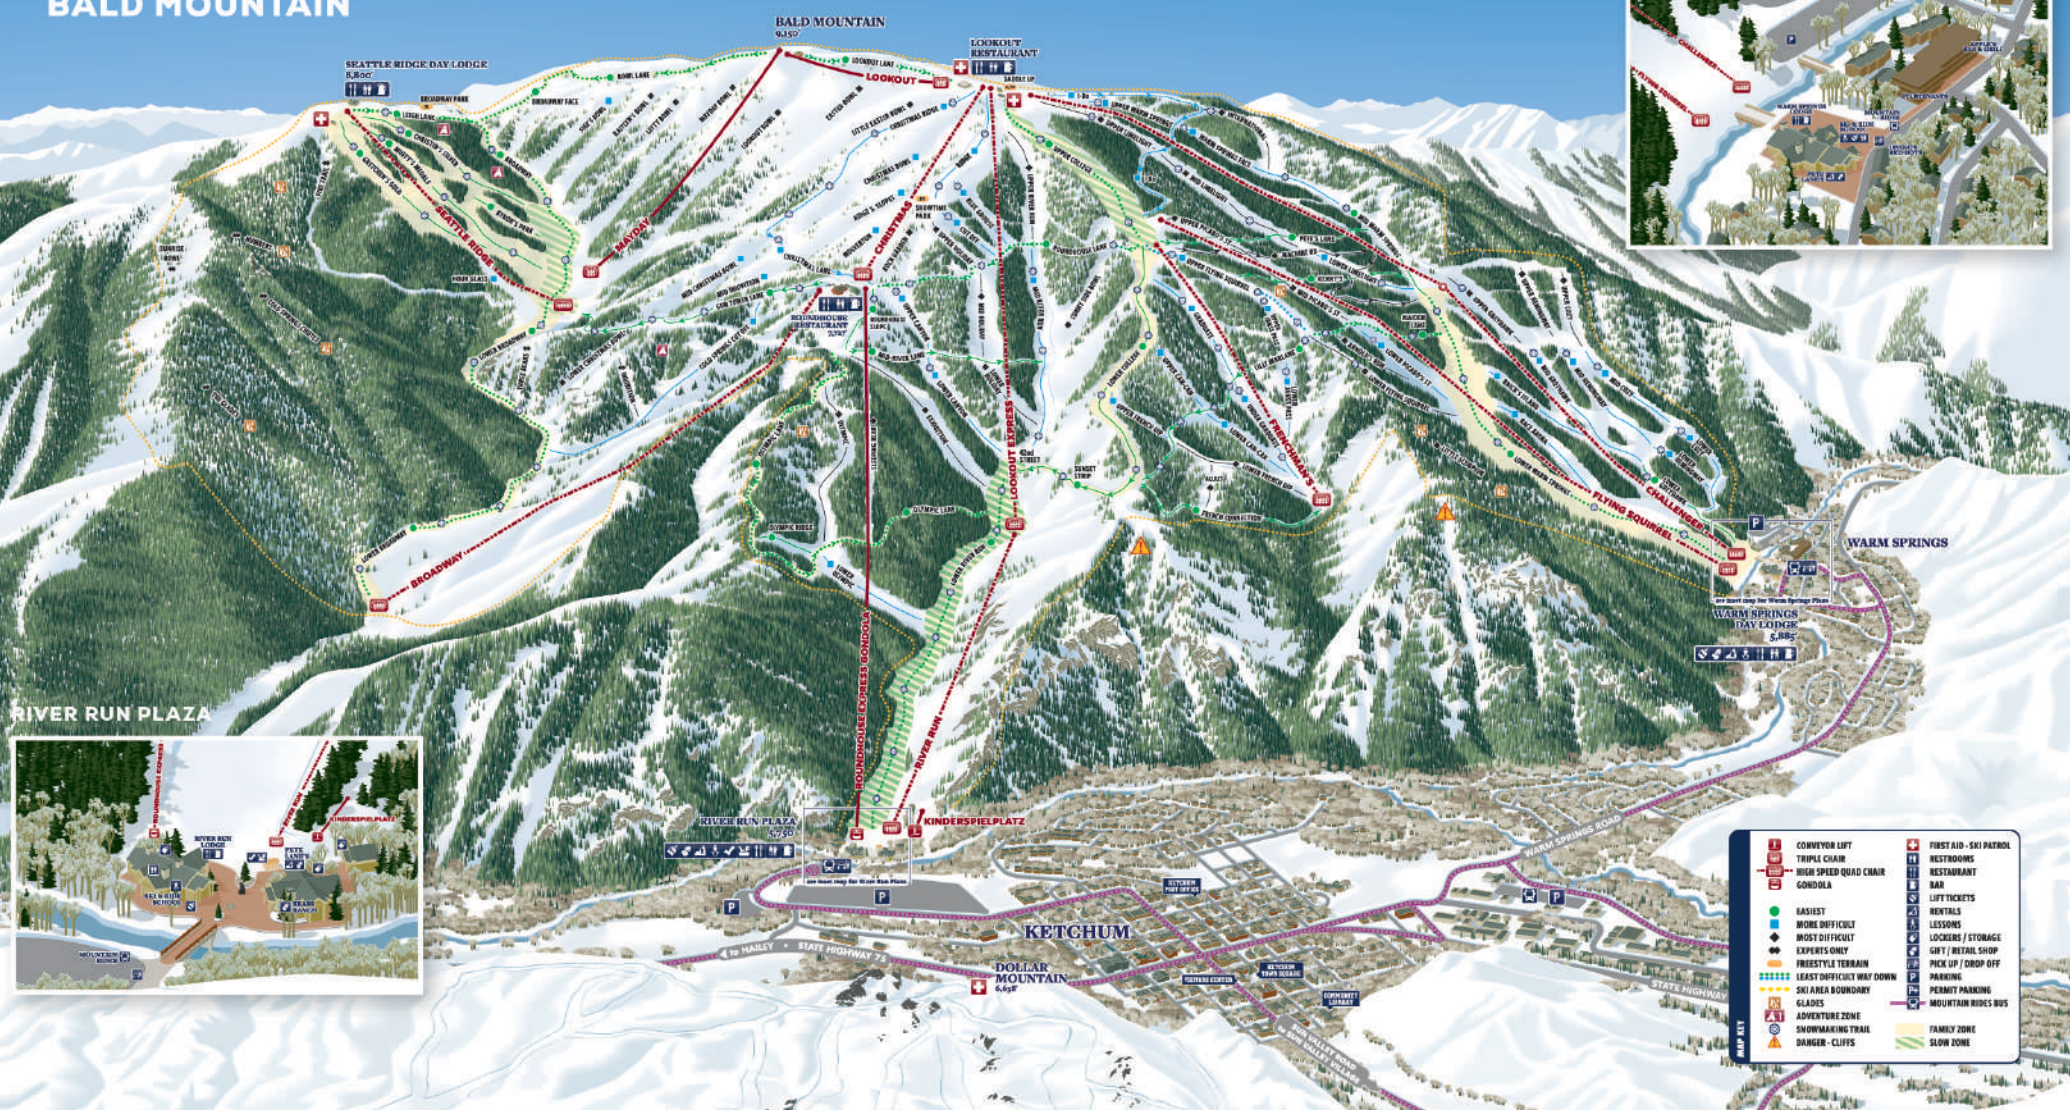

BALD MOUNTAIN

WARM SPRINGS PLAZA

RIVER RUN PLAZA

	CONVEYOR LIFT		FIRST AID - SKI PATROL
	TRIPLE CHAIR		RESTROOMS
	HIGH SPEED QUAD CHAIR		RESTAURANT
	GONDOLA		BAR
	EASIEST		TICKETS
	MORE DIFFICULT		MENTALS
	MOST DIFFICULT		LESSONS
	EXPERTS ONLY		LOCKERS / STORAGE
	FREESTYLE TERRAIN		GIFT / RETAIL SHOP
	LEAST DIFFICULT WAY DOWN		PICK UP / DROP OFF
	SKI AREA BOUNDARY		PARKING
	GLADES		PERMIT PARKING
	ADVENTURE ZONE		MOUNTAIN WIDES BUS
	SNOWMAKING TRAIL		FAMILY ZONE
	ANGER - CLIFFS		SLOW ZONE