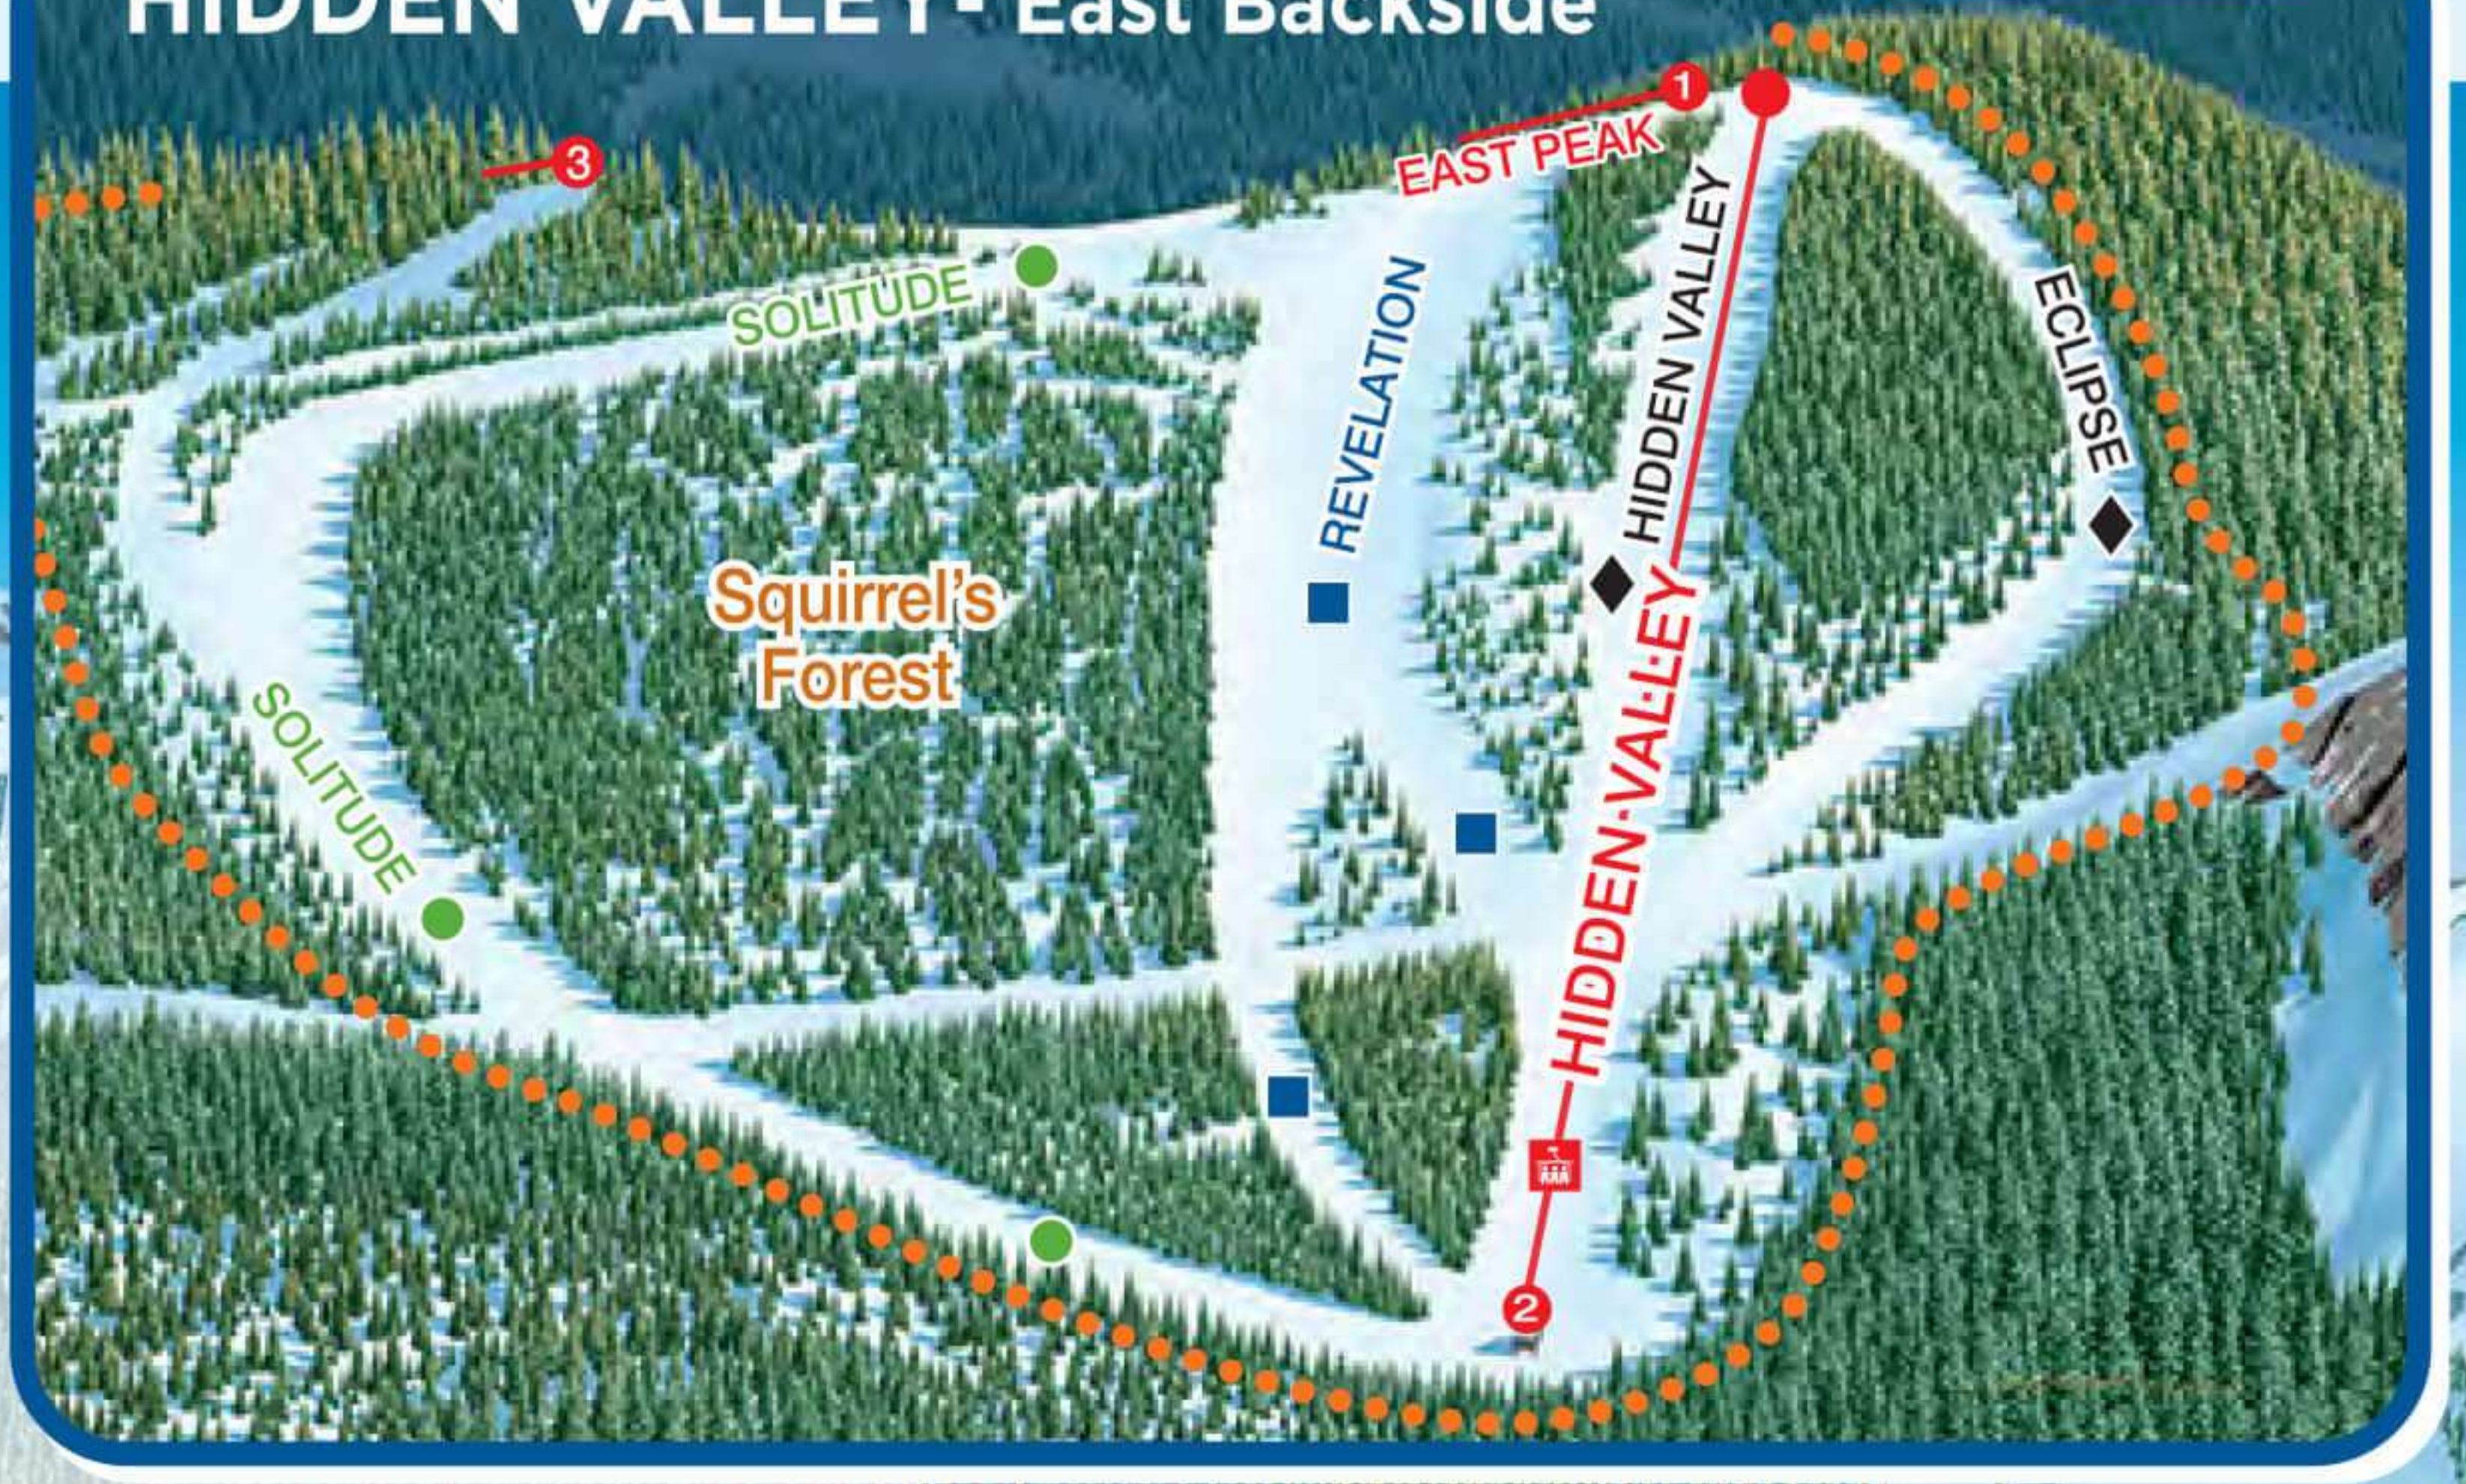

# HIDDEN VALLEY- East Backside

MT. HYAK 3710 ft.

## MAP LEGEND

- |                   |                        |                     |                 |          |
|-------------------|------------------------|---------------------|-----------------|----------|
| Easiest Trail     | High-Speed Quad        | Conveyor            | Ticket Pickup   | Food     |
| More Difficult    | Quad Chairlift         | Ski Patrol          | Parking         | Espresso |
| Most Difficult    | Triple Chairlift       | Information         | Restrooms       | Bar      |
| Guest Services    | Nordic Learning Center | Inter-Summit Trails | Closed At Night |          |
| Rentals           | Nordic Rentals         | Ski Area Boundary   |                 |          |
| Sport Shop        |                        | Night Skiing Area   |                 |          |
| SnowSports School |                        | Terrain Park        |                 |          |