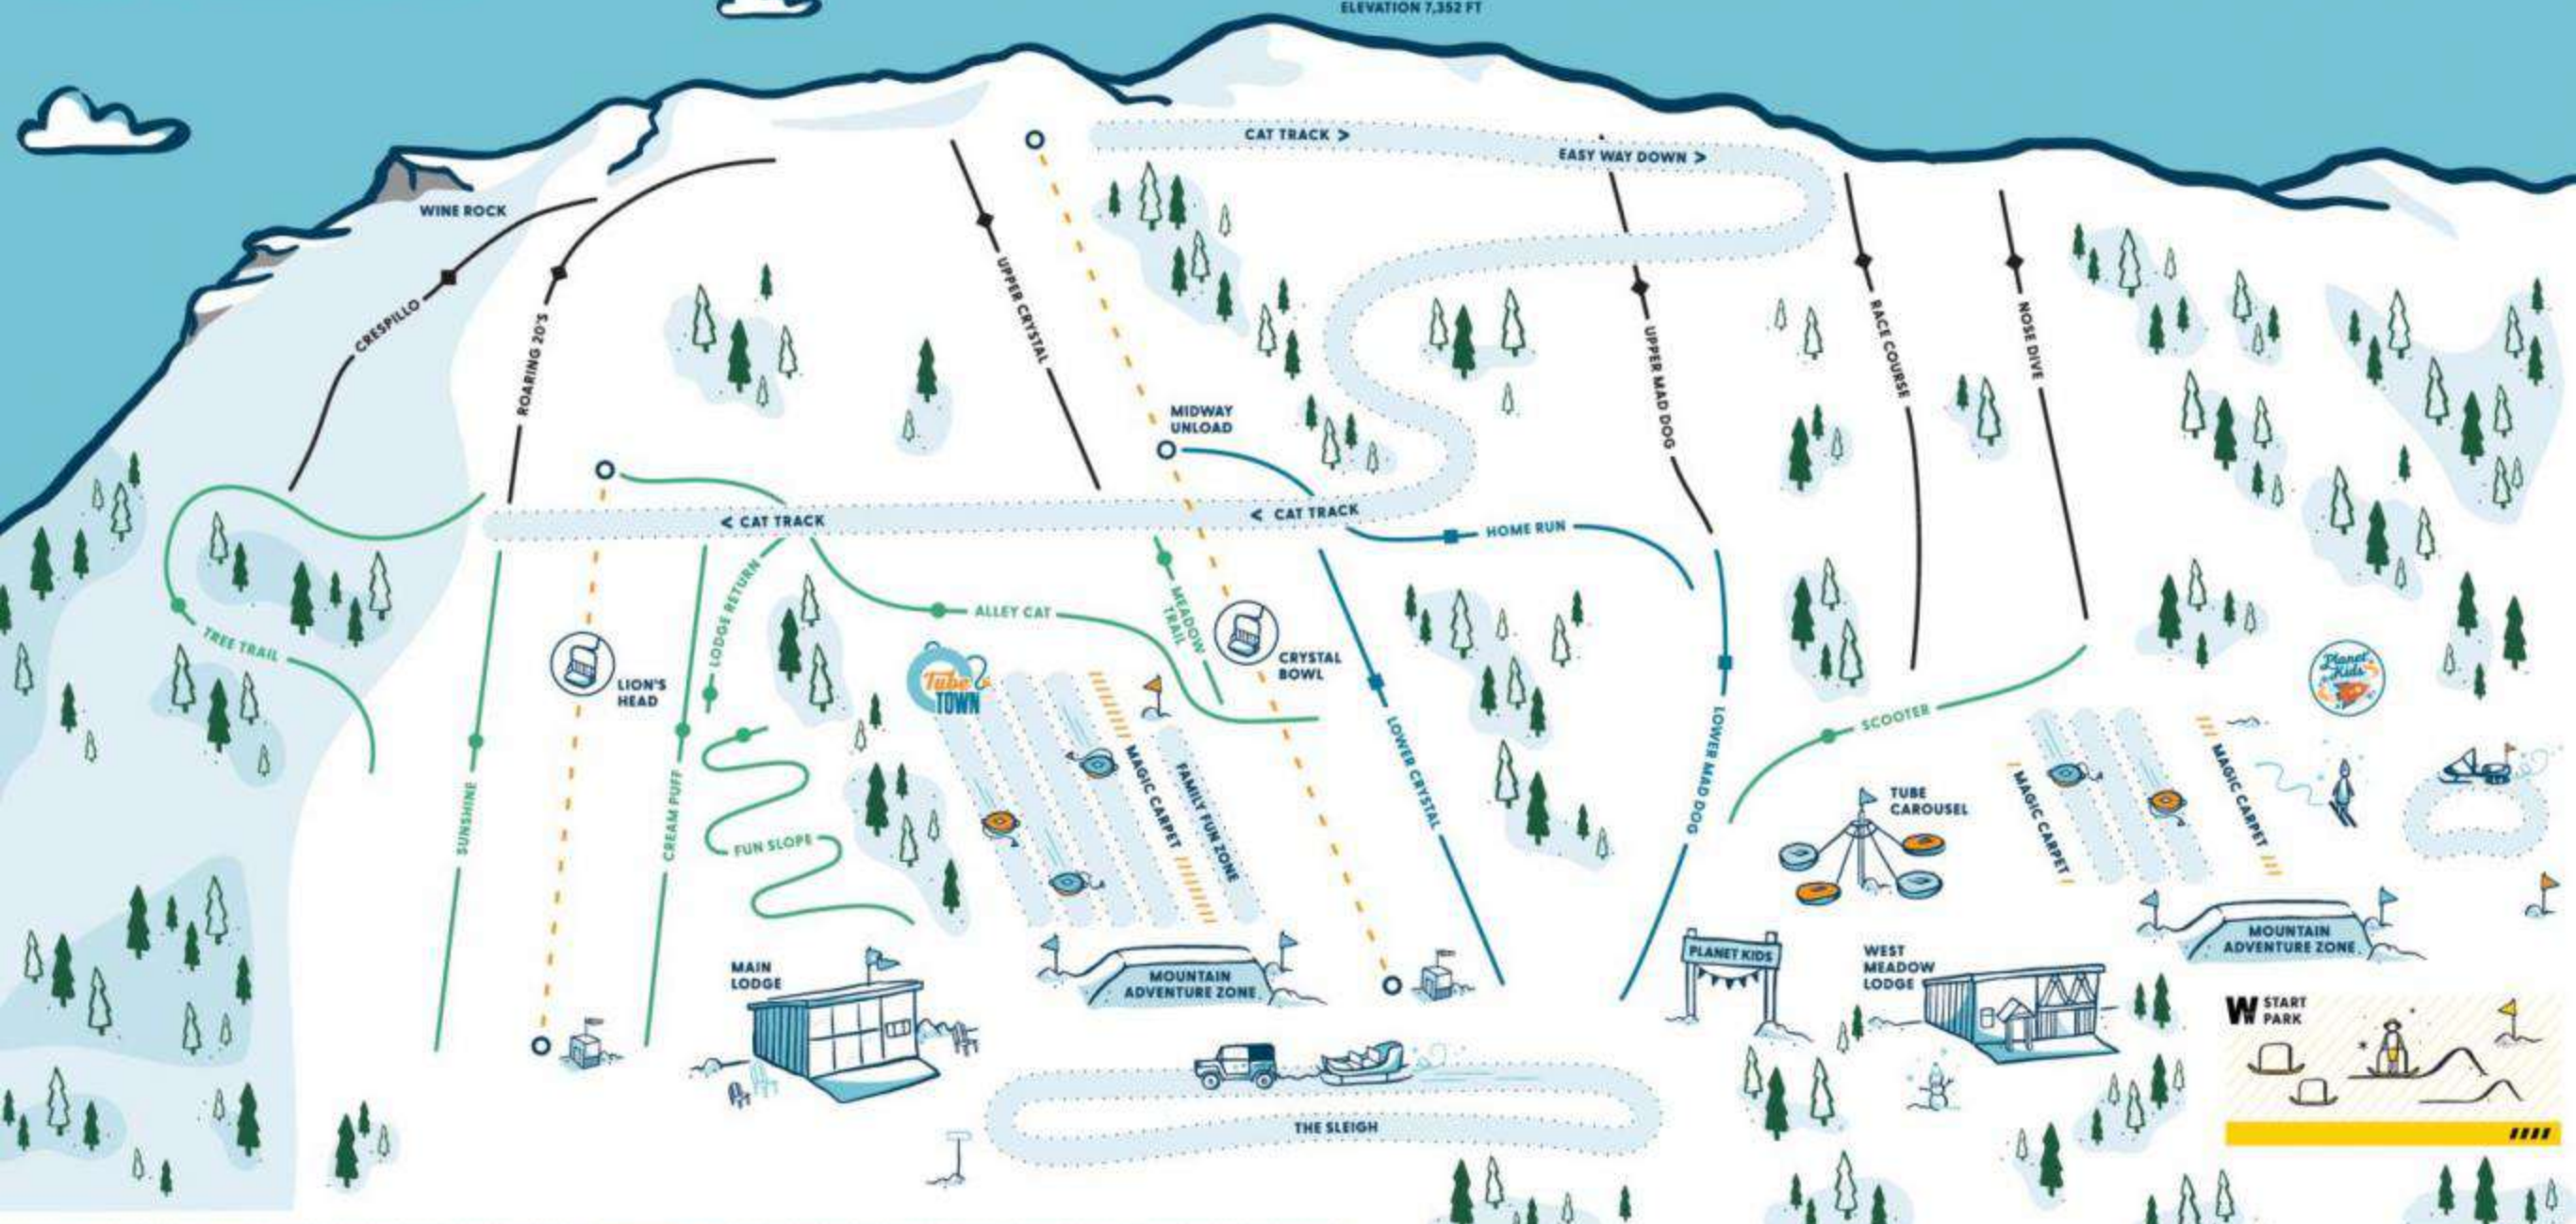

# WELCOME TO SODA SPRINGS

ELEVATION 7,352 FT

PARKING AREA