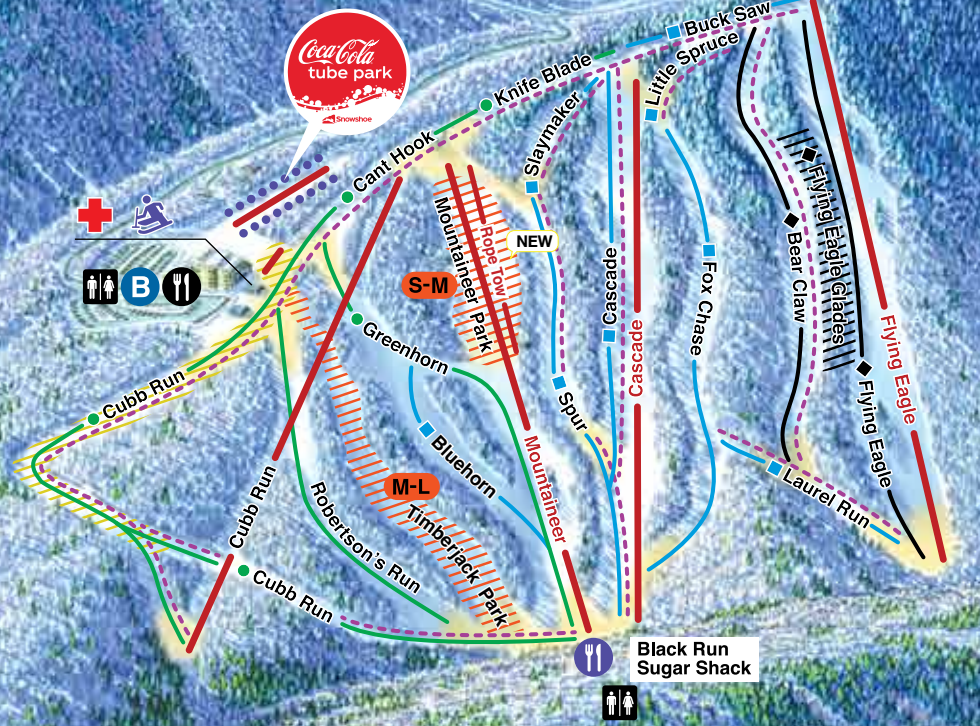

SNOWSHOE BASIN

WESTERN TERRITORY

Located across the street from the Powder Monkey lift.

	Easier		Uphill Routes		Ski & Snowboard School
	More Difficult		Tubing Terrain		Pre-Ski School
	Most Difficult		Gladed Terrain		Adaptive Sports Center
	Extremely Difficult		Terrain Based Learning™		Ski Patrol/First Aid
	Terrain Park		Slow Skiing Area		Dining
	Mountain				Restrooms
					Slopeside Dining
					Bus Stop
					Kids World

Degree of difficulty designations are relative to Snowshoe Mountain only. Start small and work your way up.

Map is a conceptual rendering and not to scale

SILVER CREEK

WESTERN TERRITORY

Arbuckle's Cabin