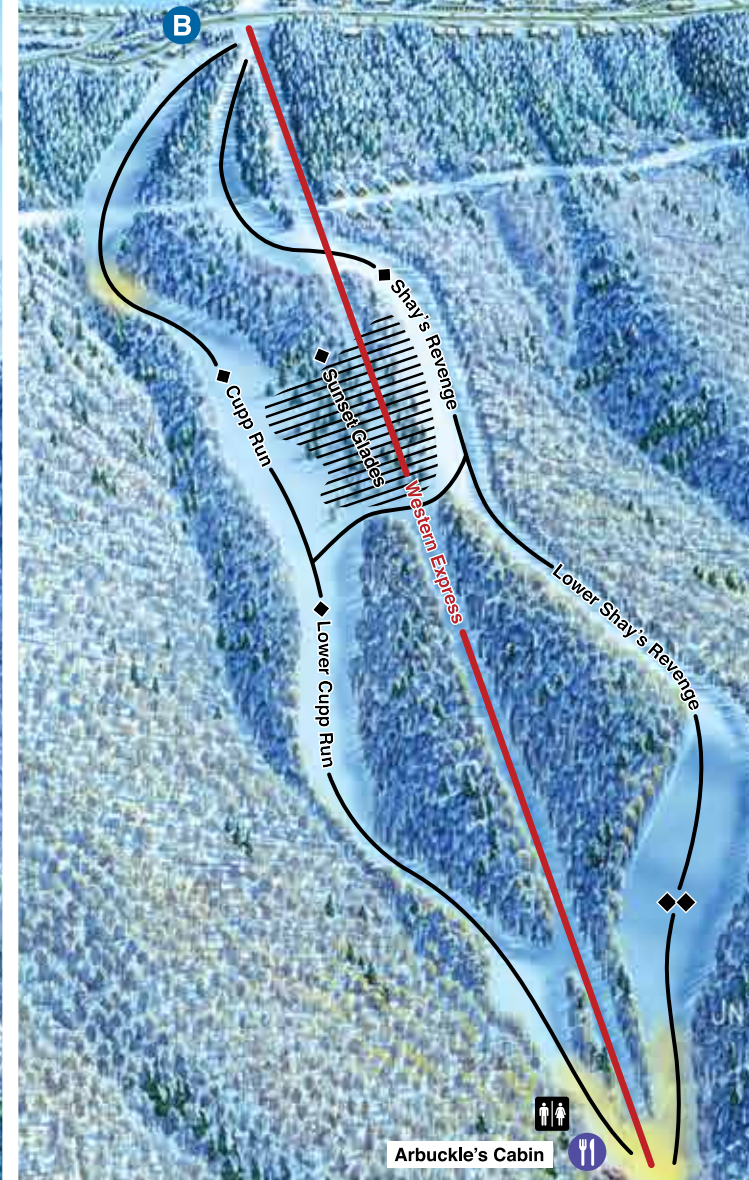

SNOWSHOE BASIN

WESTERN TERRITORY

Located across the street from the Powder Monkey lift.

	Easier		Uphill Routes		Ski & Snowboard School
	More Difficult		Tubing Terrain		Pre-Ski School
	Most Difficult		Gladed Terrain		Adaptive Sports Center
	Extremely Difficult		Terrain Based Learning™		Ski Patrol/First Aid
	Terrain Park		Slow Skiing Area		Dining
	Mountain				Restrooms
					Slopeside Dining
					Bus Stop
					Kids World

Degree of difficulty designations are relative to Snowshoe Mountain only. Start small and work your way up.

Map is a conceptual rendering and not to scale

SILVER CREEK

WESTERN TERRITORY

Arbuckle's Cabin