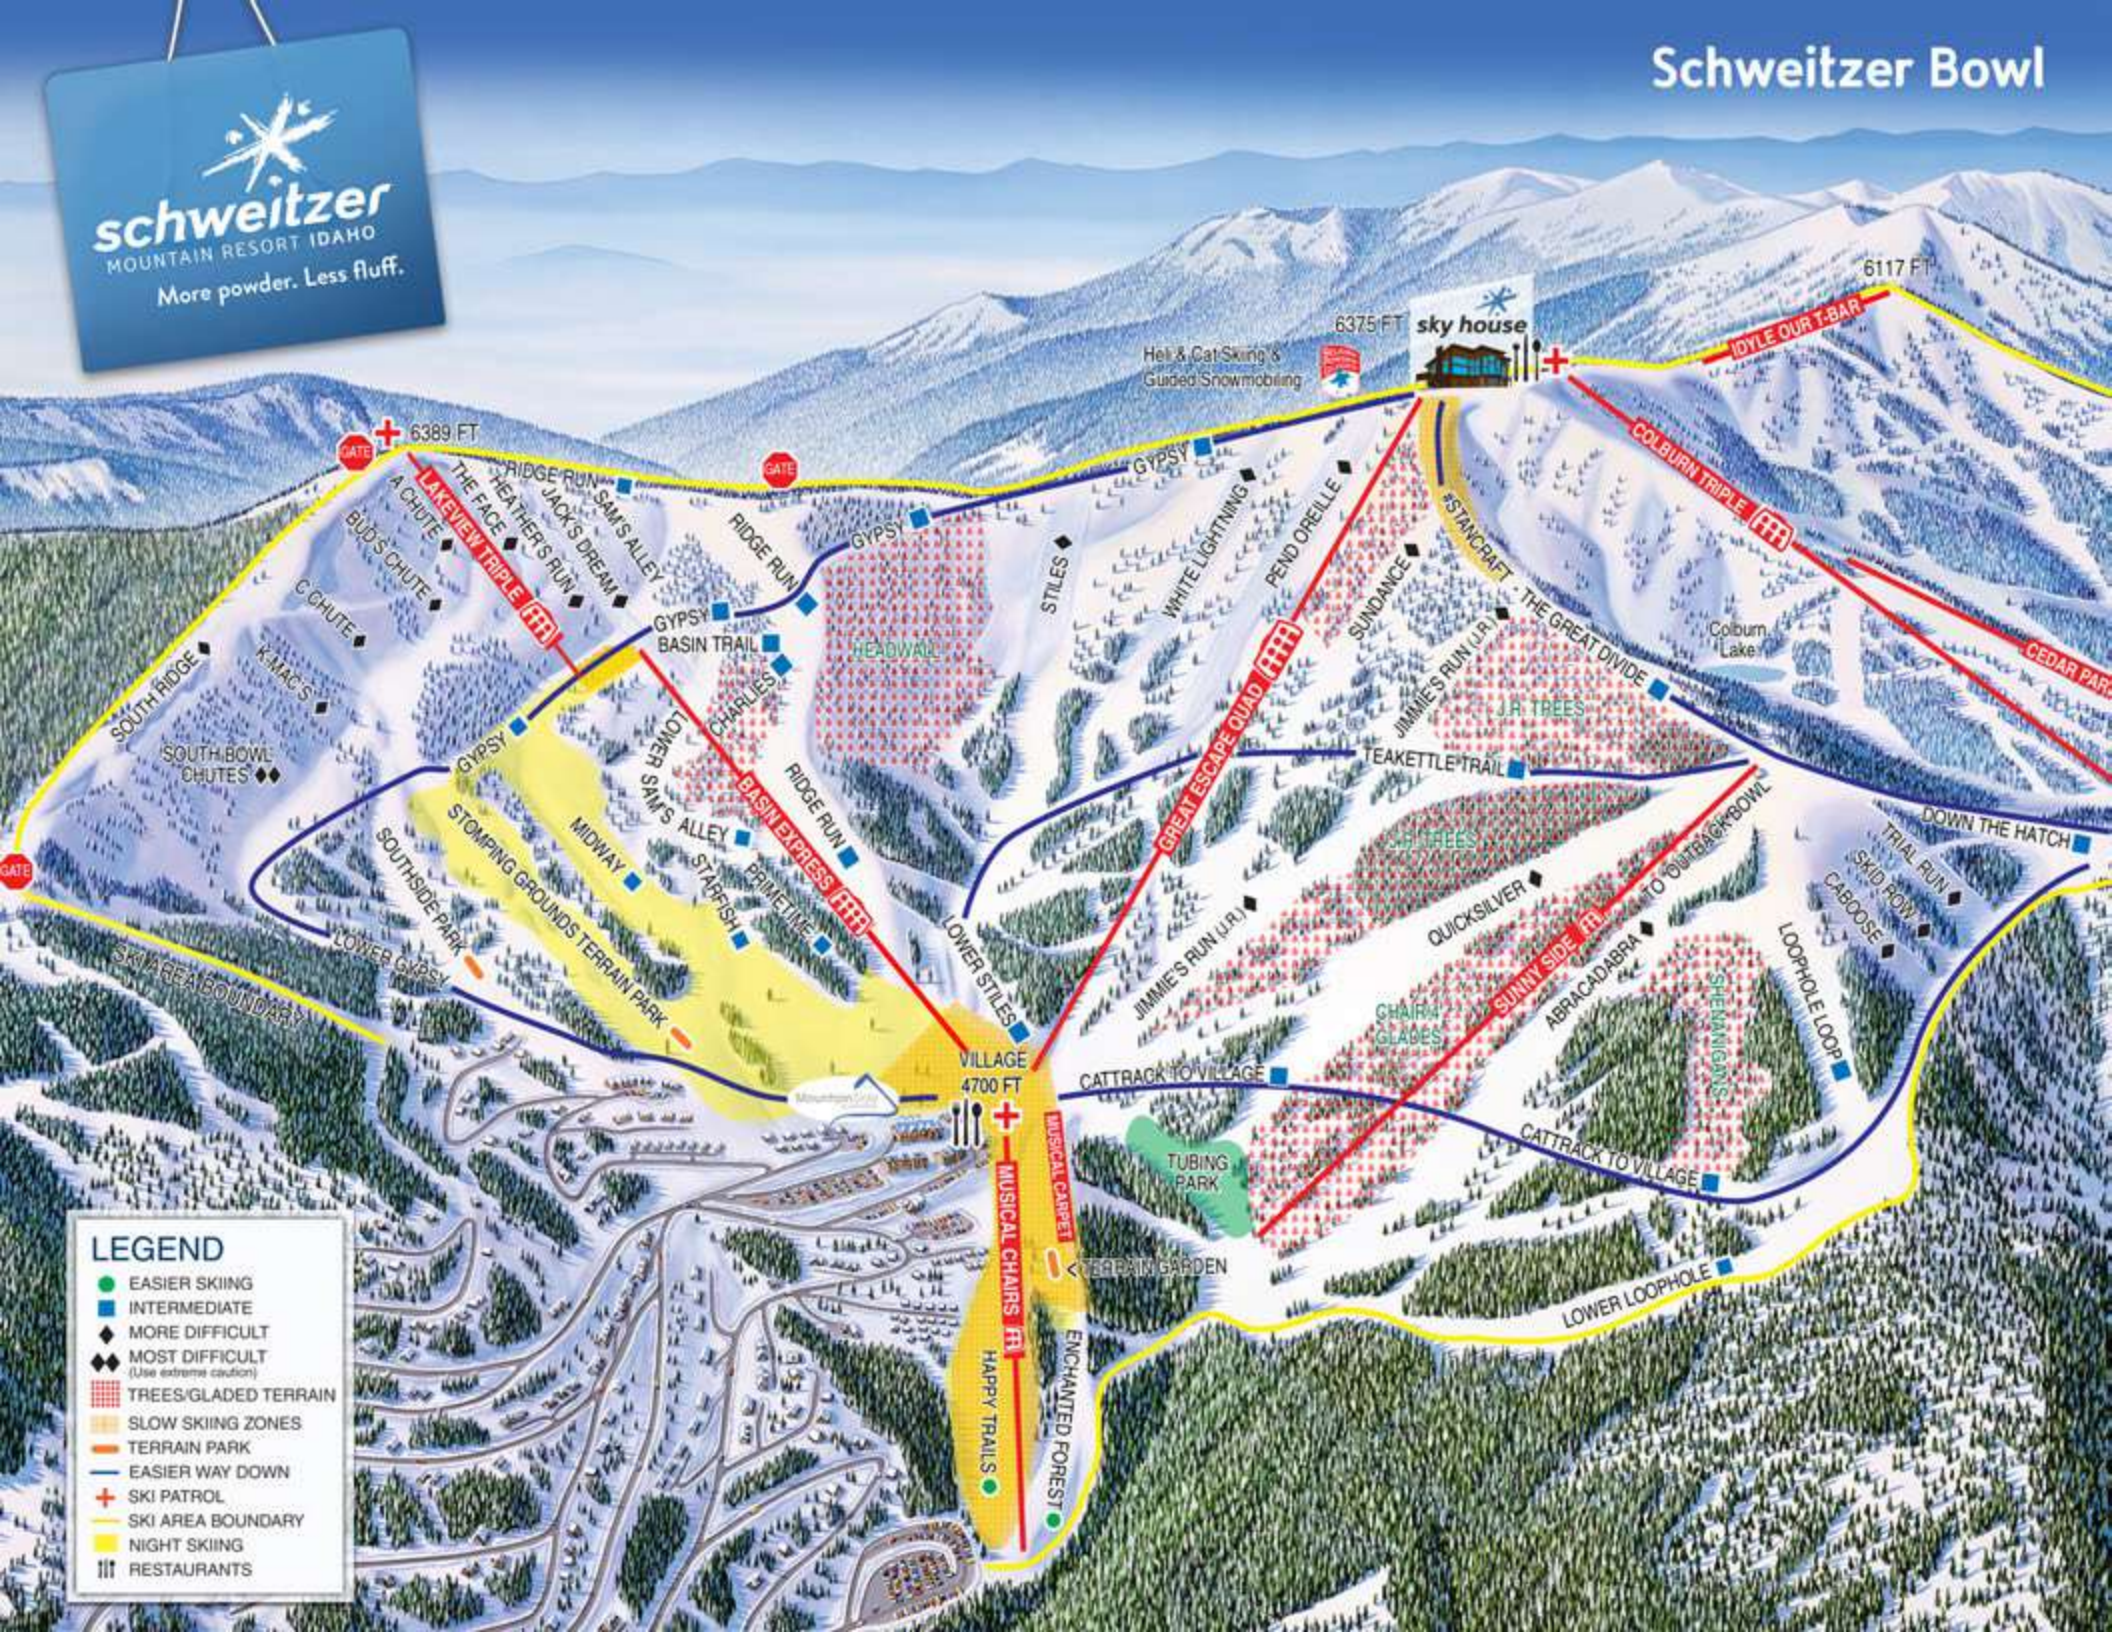

Schweitzer Bowl

- LEGEND**
- EASIER SKIING
 - INTERMEDIATE
 - ◆ MORE DIFFICULT
 - ◆◆ MOST DIFFICULT (Use extreme caution)
 - TREES/GLADED TERRAIN
 - SLOW SKIING ZONES
 - TERRAIN PARK
 - EASIER WAY DOWN
 - + SKI PATROL
 - SKI AREA BOUNDARY
 - NIGHT SKIING
 - ||| RESTAURANTS