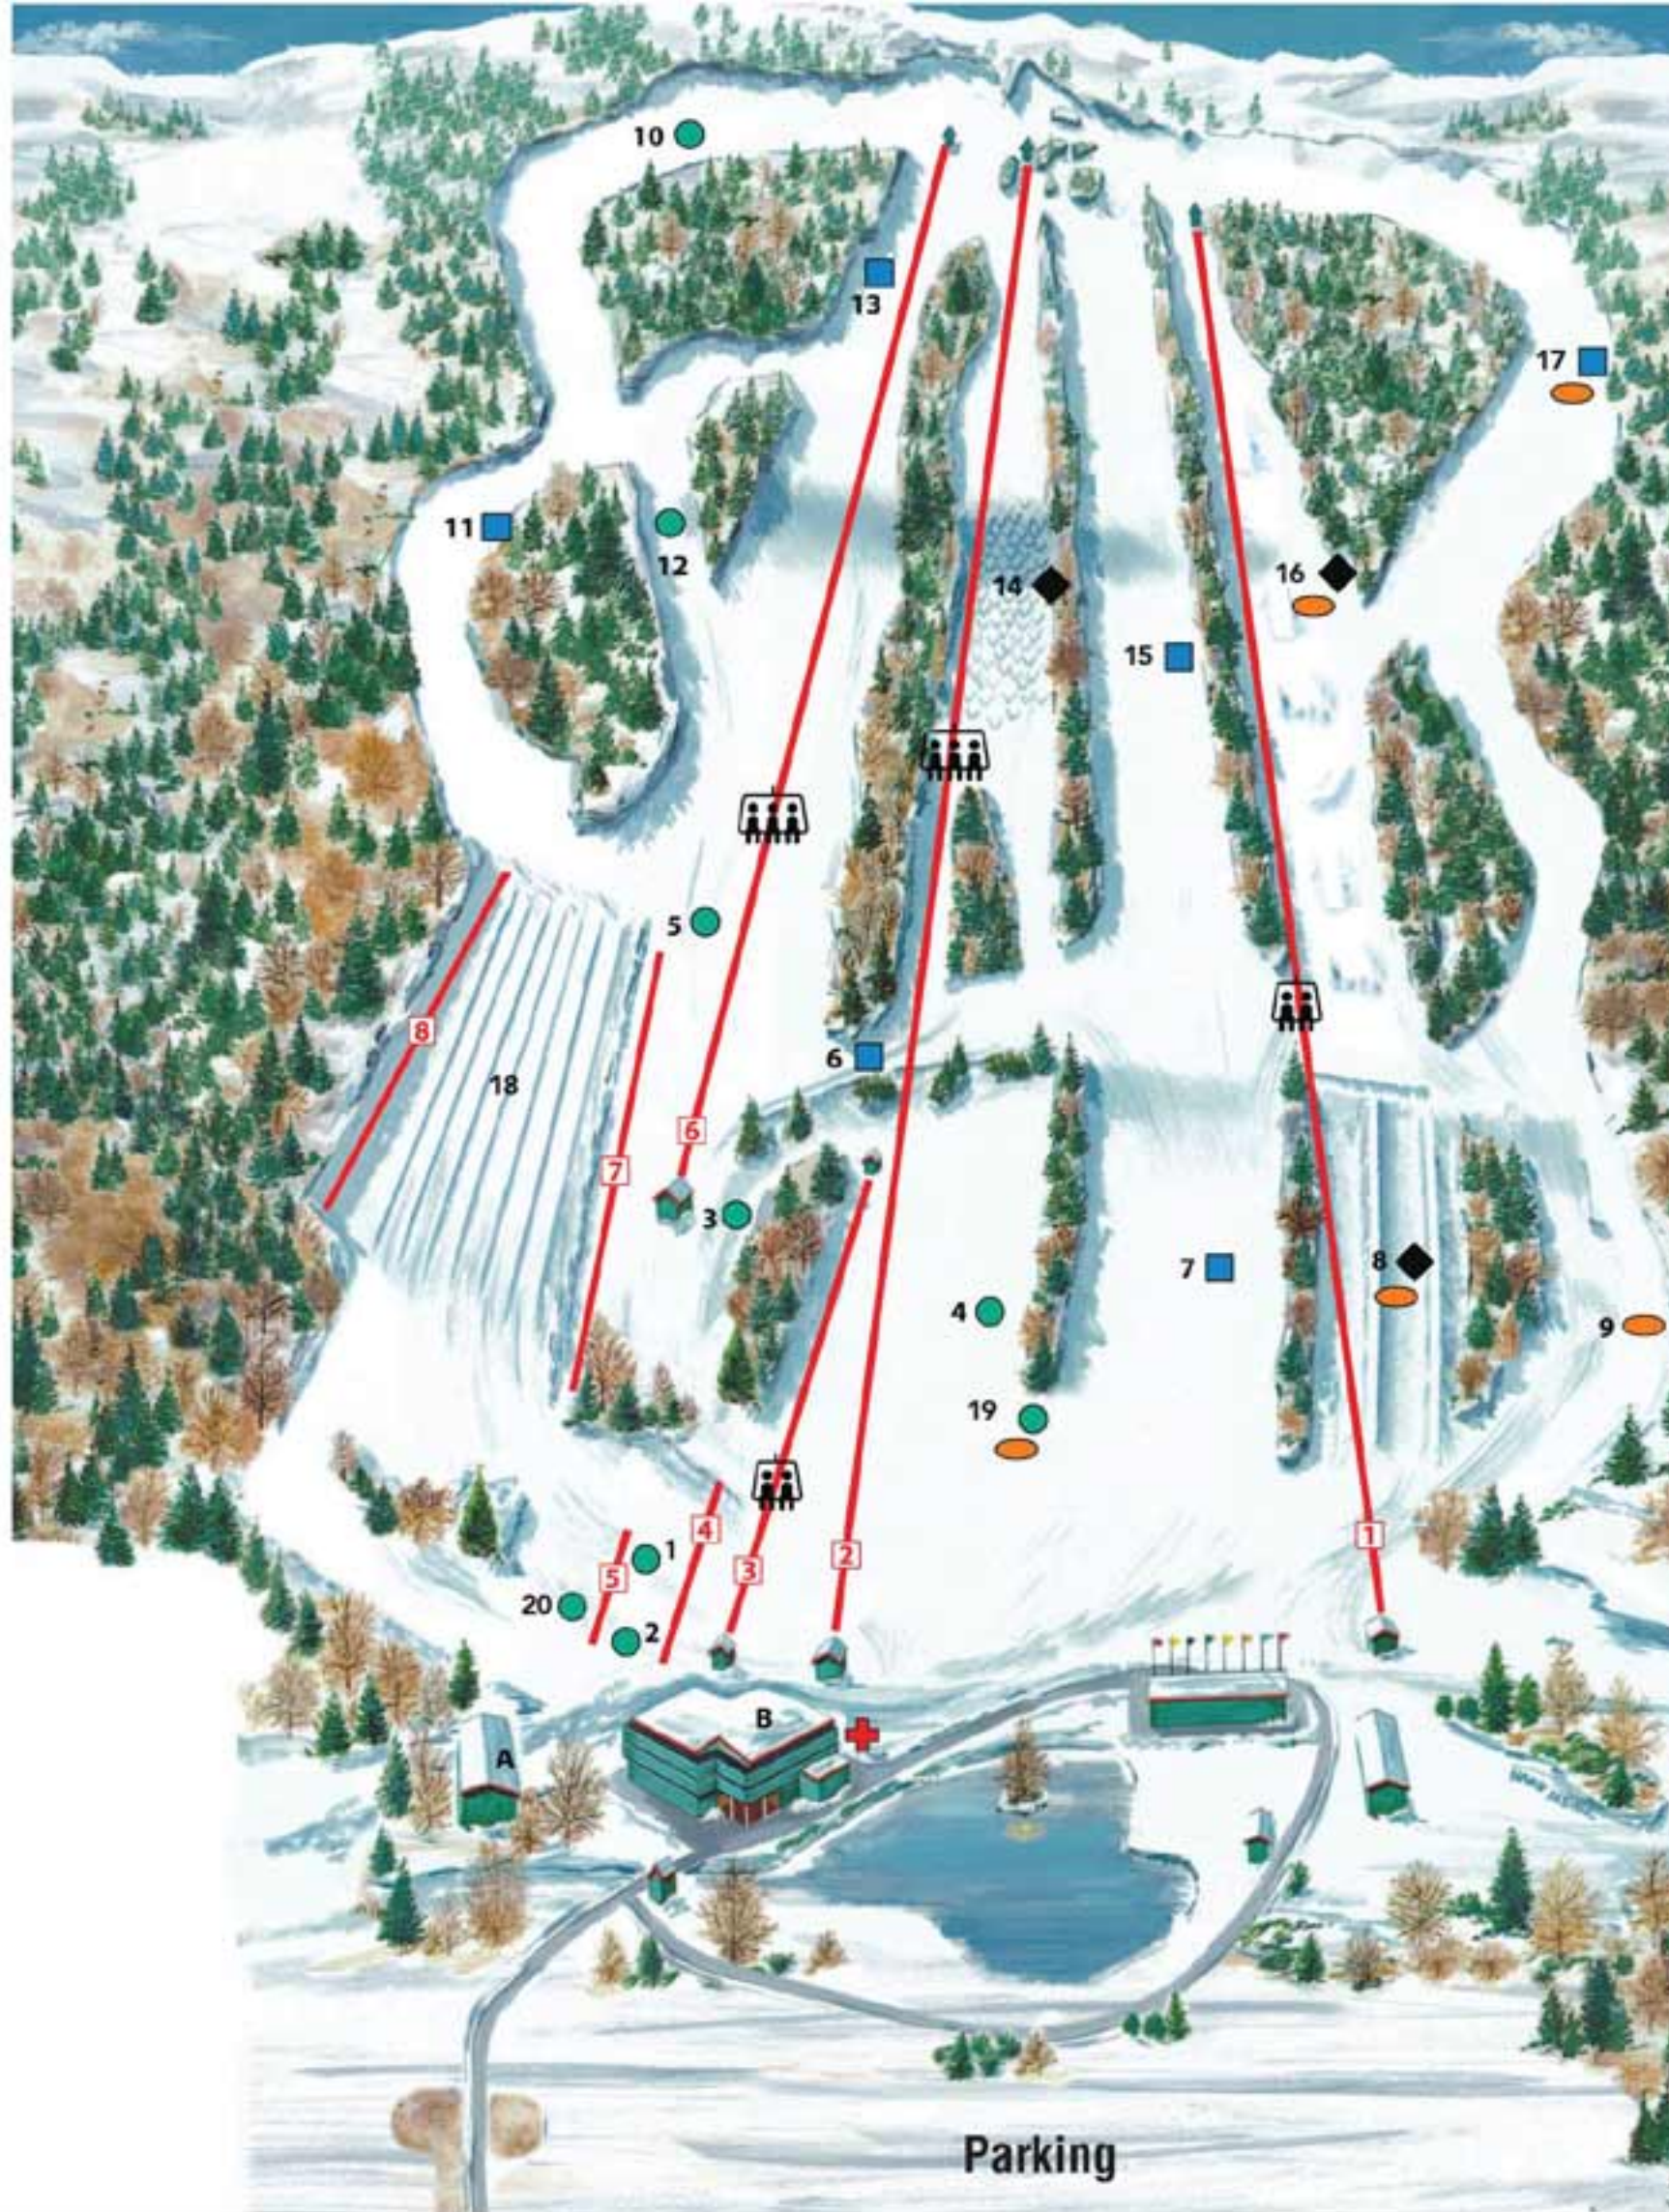

Slopes & Trails

- 1 Experience Training Center*
- 2 Burton's Riglet Park*
- 3 Gun Powder Run*
- 4 Mini Field*
- 5 Lower 747 Trail*
- 6 Powder Keg*
- 7 Lower Middlefield*
- ◆ ● 8 Pipe*
- 9 The Chute*
- 10 Moonshine Crossing
- 11 Jug Run
- 12 Mini Cross*
- 13 Upper 747 Trail*
- ◆ 14 Dragon's Back*
- 15 Upper Middlefield*
- ◆ ● 16 Festival*
- ● 17 Shredwood Forest*
- 18 Tube Town*
- ● 19 Jib Park*
- 20 Snow Play Area

- Easier
- More Difficult
- ◆ Most Difficult
- Terrain Park
- + First Aid & Ski Patrol
- ❄ Snow Making & Lights

Base Area

- A** Rentals
- B** The Market Place, Fire at the Ridge Restaurant, Ridgeside Tavern, First Aid & Ski Patrol

Lifts

- 1 Festival Lift
- 2 Middlefield Lift
- 3 Mini Field Lift
- 4 Wonder Carpet
- 5 Riglet Carpet
- 6 747 Lift
- 7 Tubing Lift #1
- 8 Tubing Lift #2