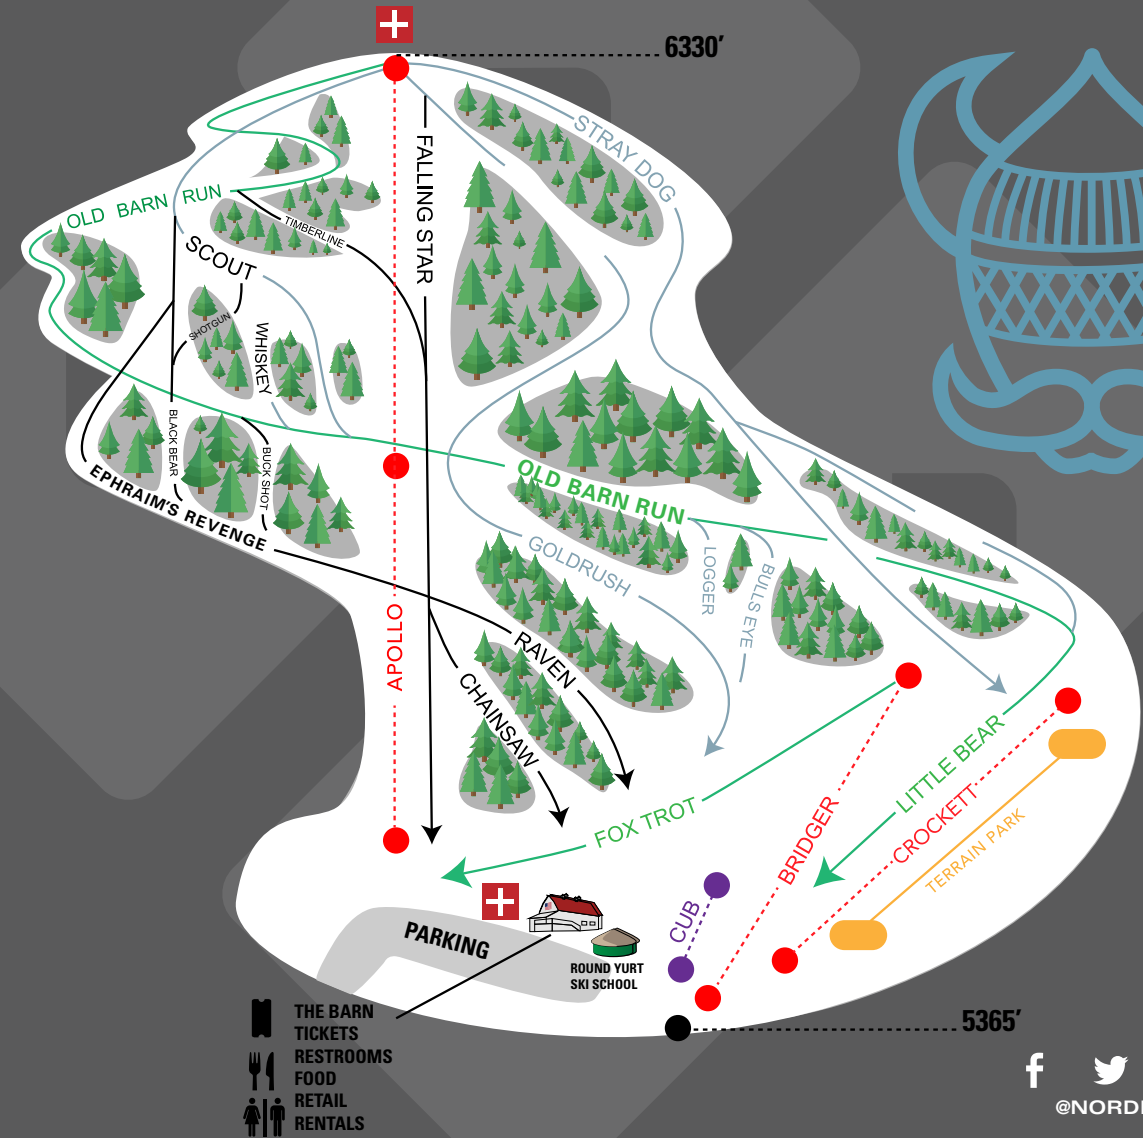

### MAP KEY

- Beginner
- Intermediate
- Advanced
- Ski Lift
- Magic Carpet
- Ski Patrol
- Terrain Park
- Ski Lift
- Magic Carpet

# NORDIC VALLEY

SUN | SNOW | FAMILY | ADVENTURE