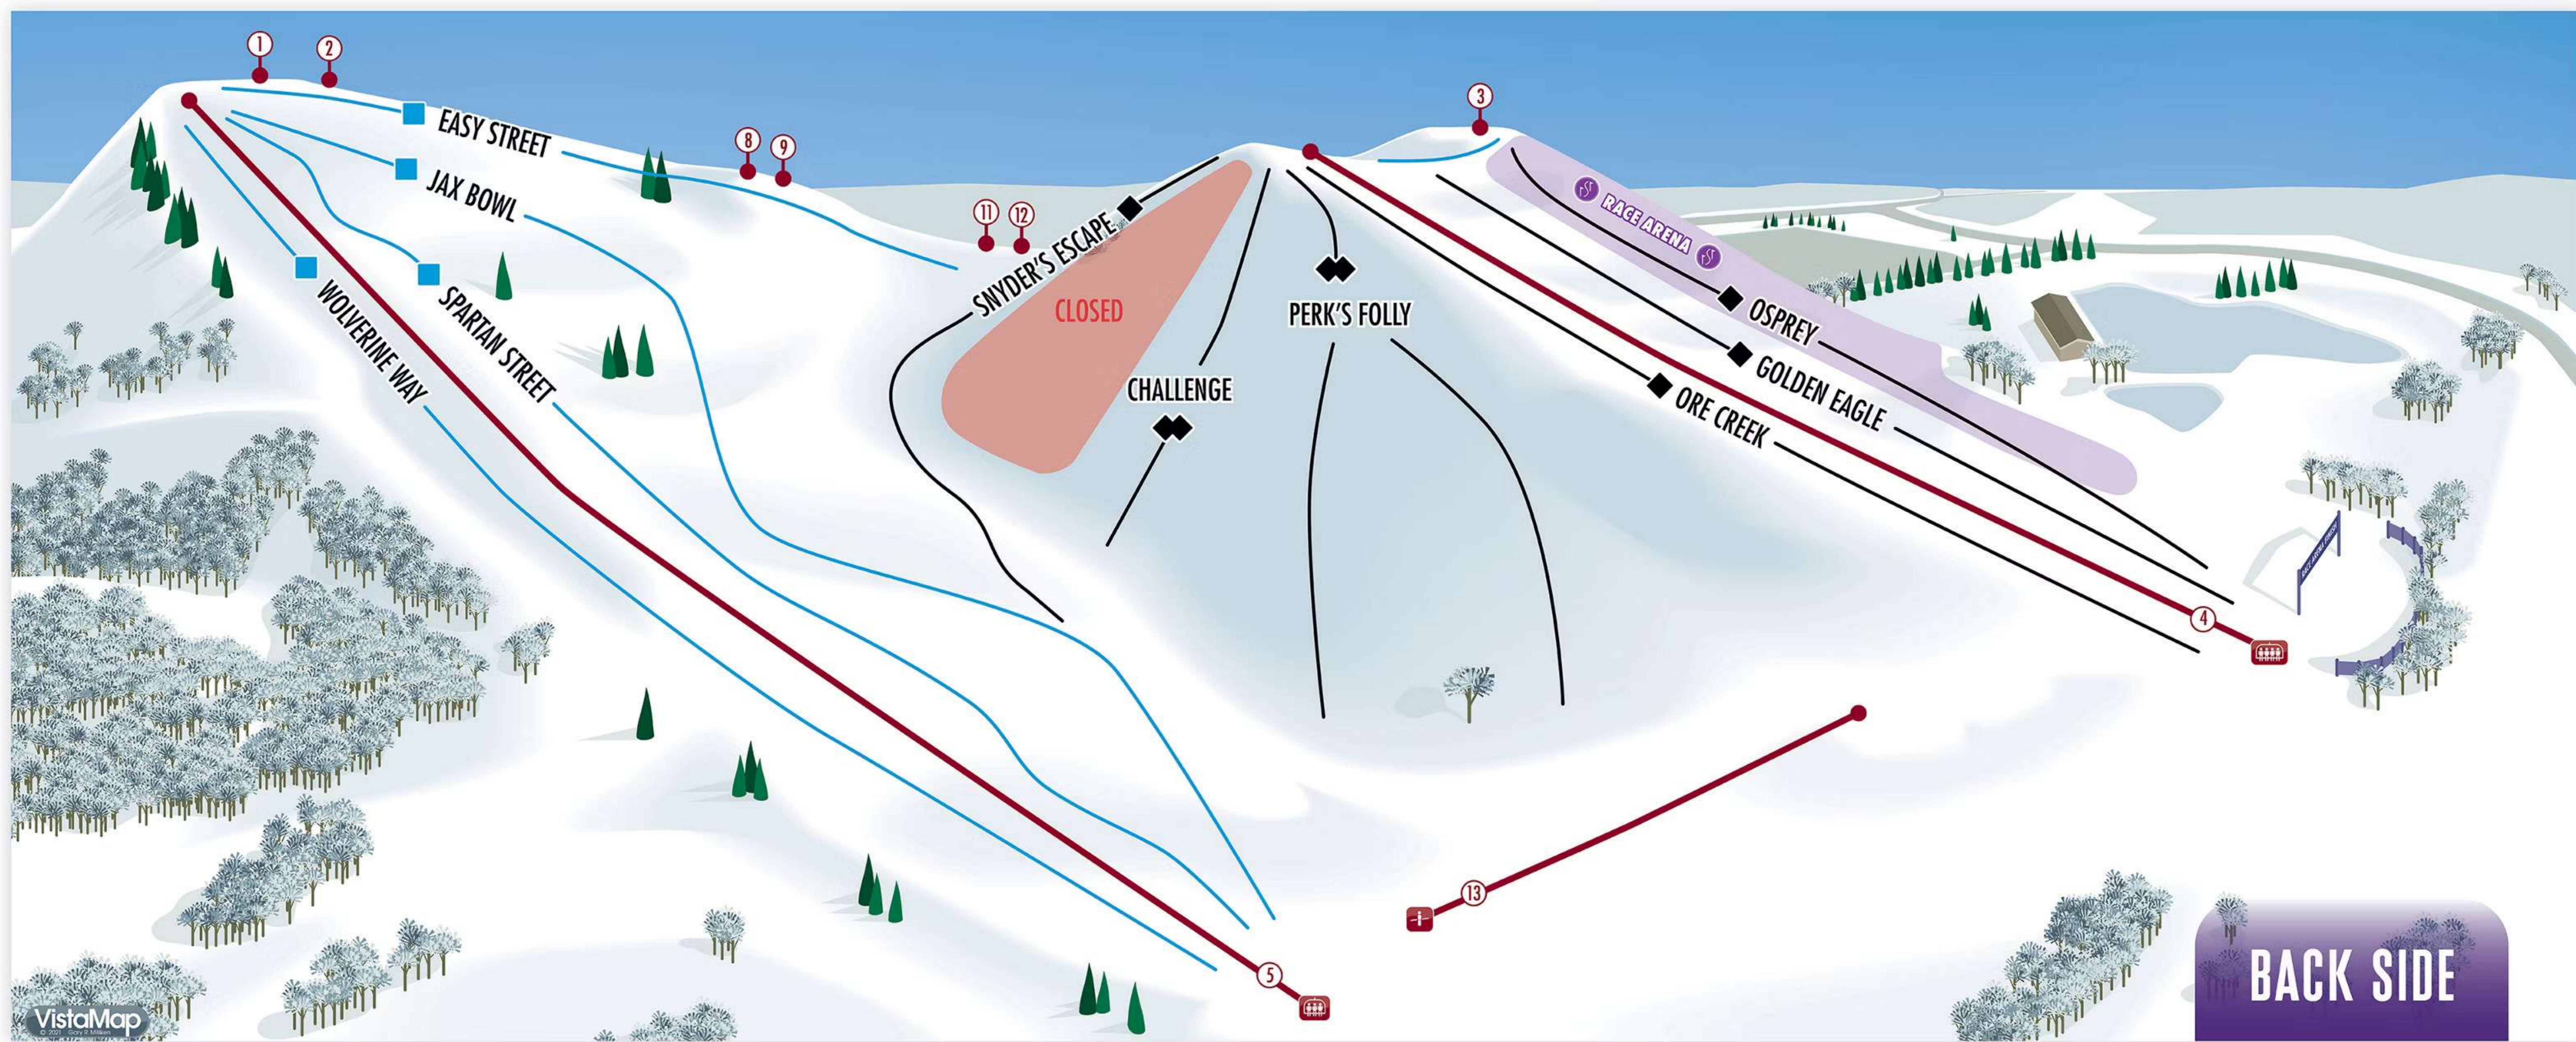

BRIGHTON

FRONT SIDE

BACK SIDE

- MAP KEY**
- ROPE TOW
 - CARPET LIFT
 - TRIPLE CHAIR
 - QUAD CHAIR
 - EASIEST
 - MORE DIFFICULT
 - MOST DIFFICULT
 - EXPERTS ONLY
 - TERRAIN PARK
 - CLOSED AREA
 - RACE ARENA
 - EPIC MOUNTAIN REWARDS
 - SKI PATROL
 - DINING
 - BAR
 - RESTROOM
 - TICKETS
 - RENTALS
 - LOCKERS
 - SKI SHOP
 - PICNIC AREA
 - SNOWSPORTS SCHOOL
 - PARKING
 - AED

OFFICIAL PARTNERS OF MT. BRIGHTON RESORT