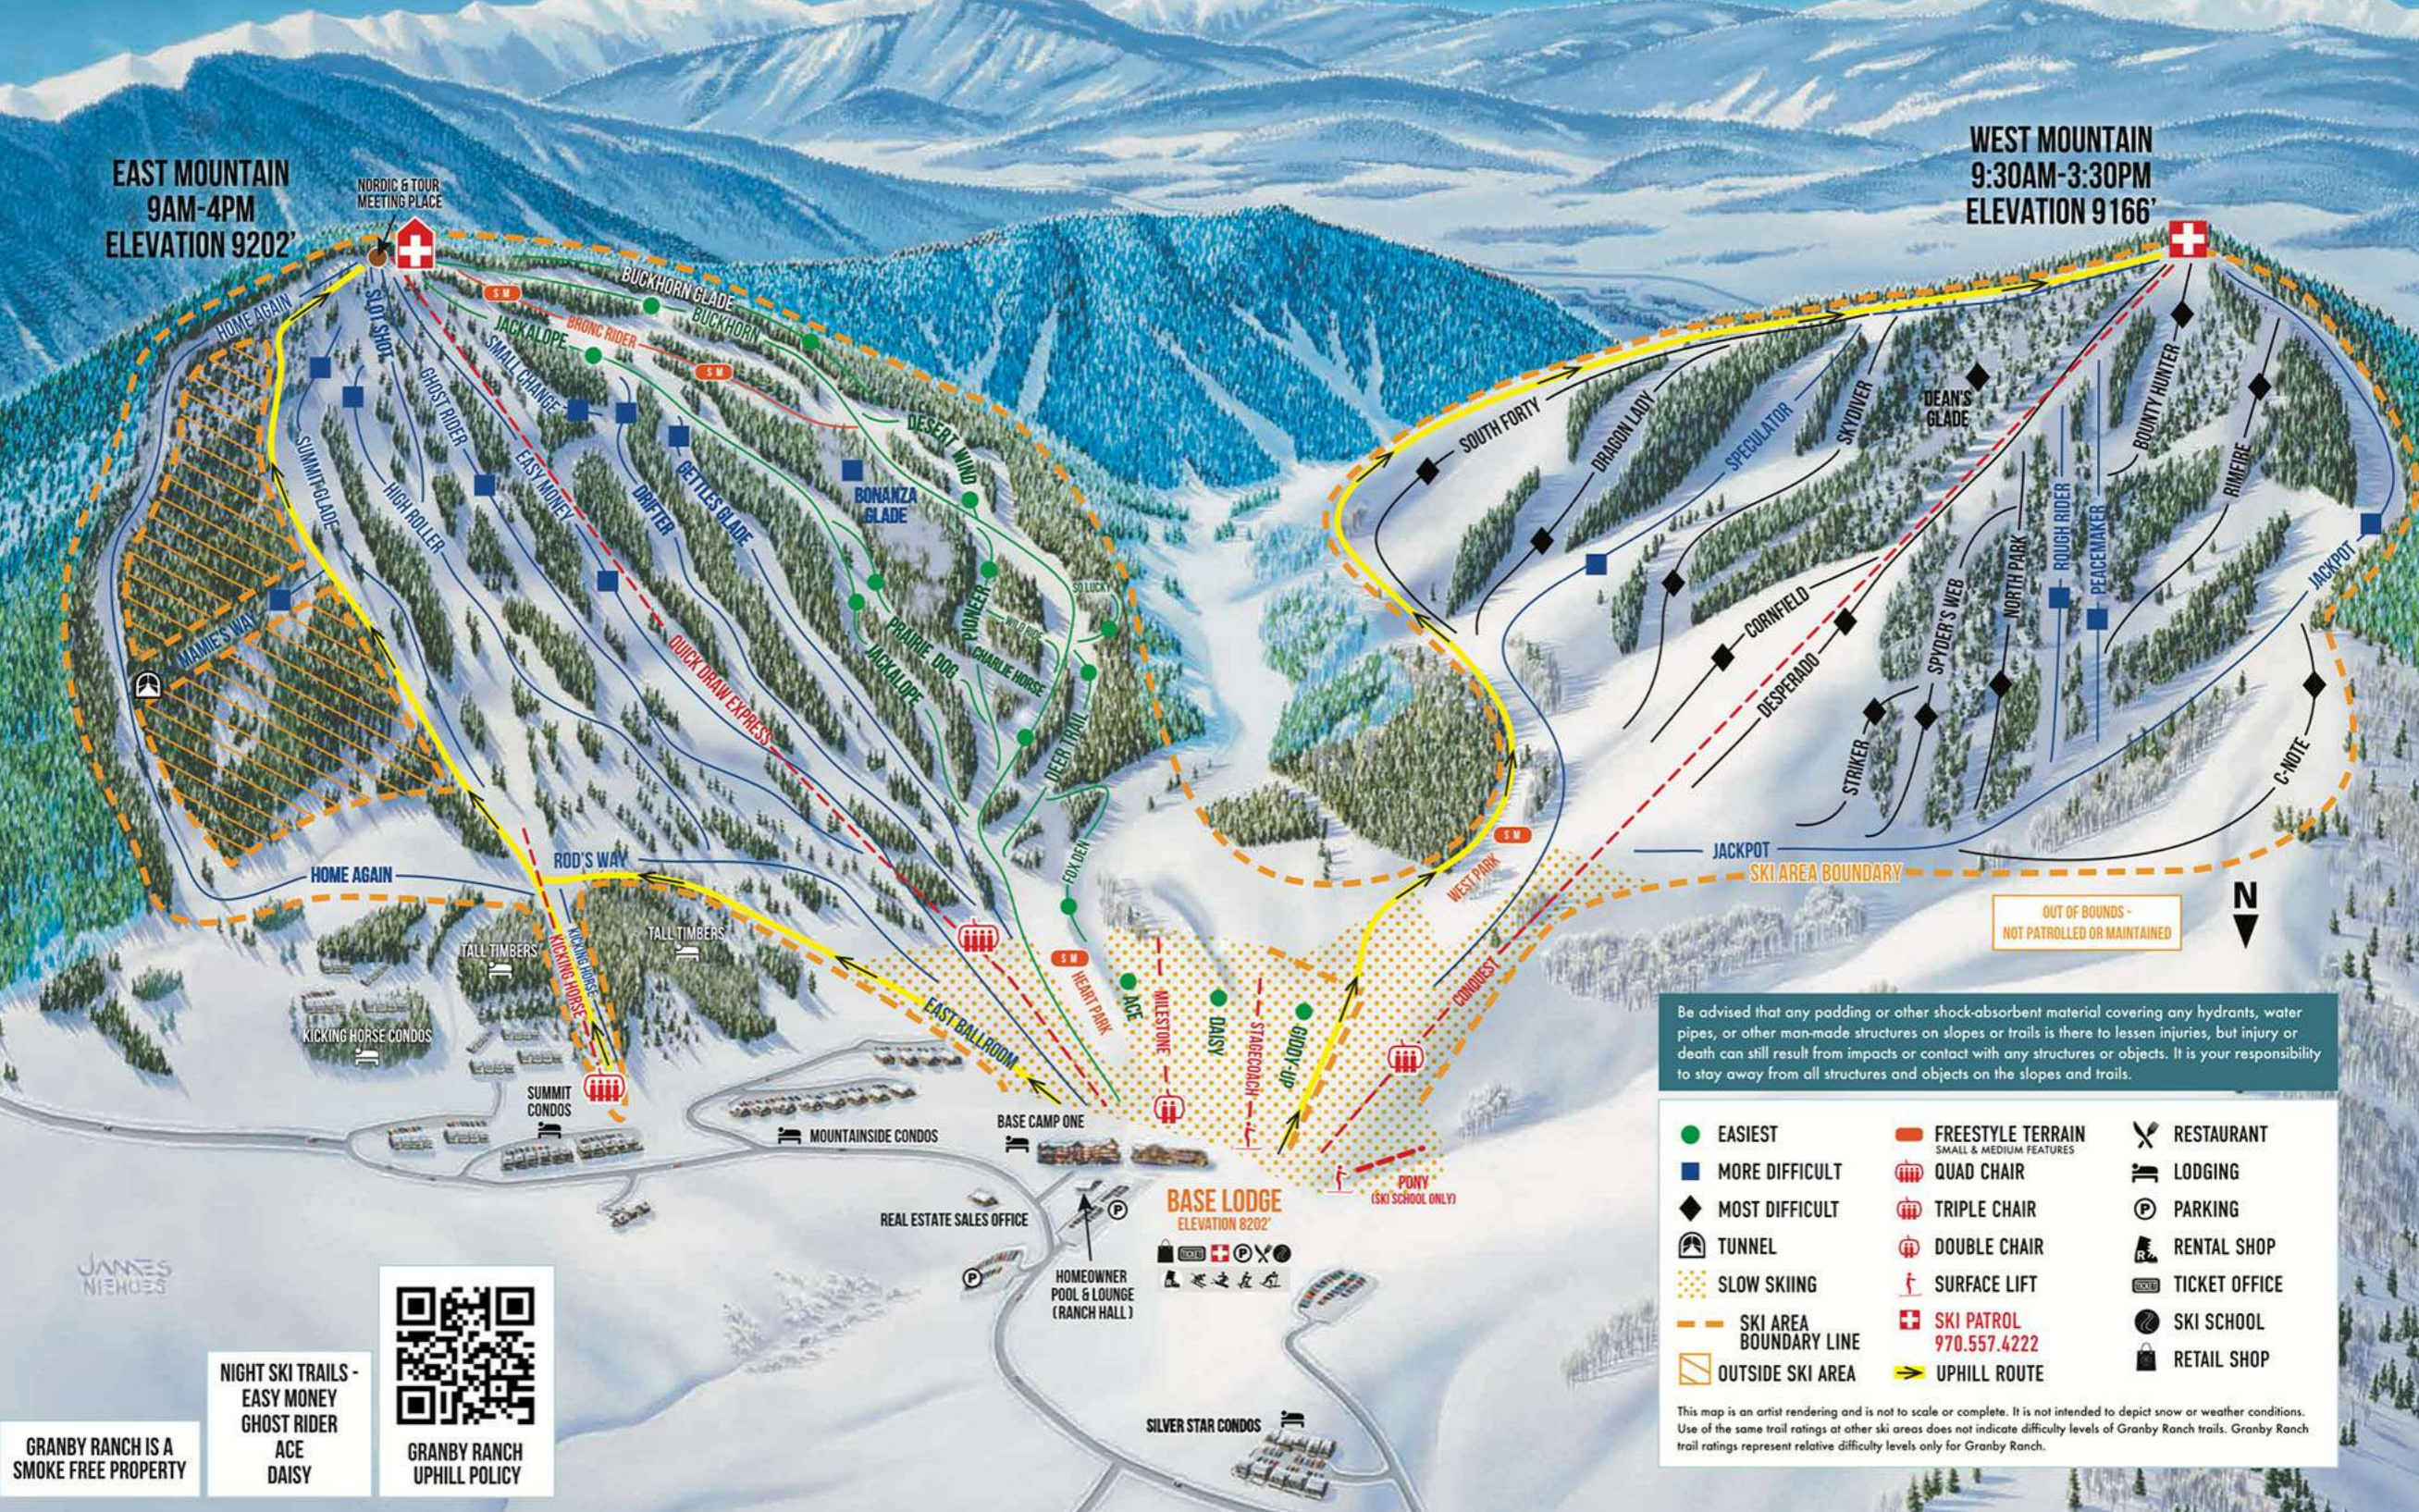

EAST MOUNTAIN
9AM-4PM
ELEVATION 9202'

WEST MOUNTAIN
9:30AM-3:30PM
ELEVATION 9166'

NORDIC & TOUR
MEETING PLACE

OUT OF BOUNDS -
NOT PATROLLED OR MAINTAINED

Be advised that any padding or other shock-absorbent material covering any hydrants, water pipes, or other man-made structures on slopes or trails is there to lessen injuries, but injury or death can still result from impacts or contact with any structures or objects. It is your responsibility to stay away from all structures and objects on the slopes and trails.

This map is an artist rendering and is not to scale or complete. It is not intended to depict snow or weather conditions. Use of the same trail ratings at other ski areas does not indicate difficulty levels of Granby Ranch trails. Granby Ranch trail ratings represent relative difficulty levels only for Granby Ranch.

JACKPOT

SKI AREA BOUNDARY

DESPERADO

CORNFIELD

SKYDIVER

DEAN'S GLADE

ROUGH RIDER

PEACEMAKER

PIONEER

SO LUCK

WILD ROSE

CHARLIE HORSE

DEER TRAIL

FOX DEN

HEART PARK

ACE