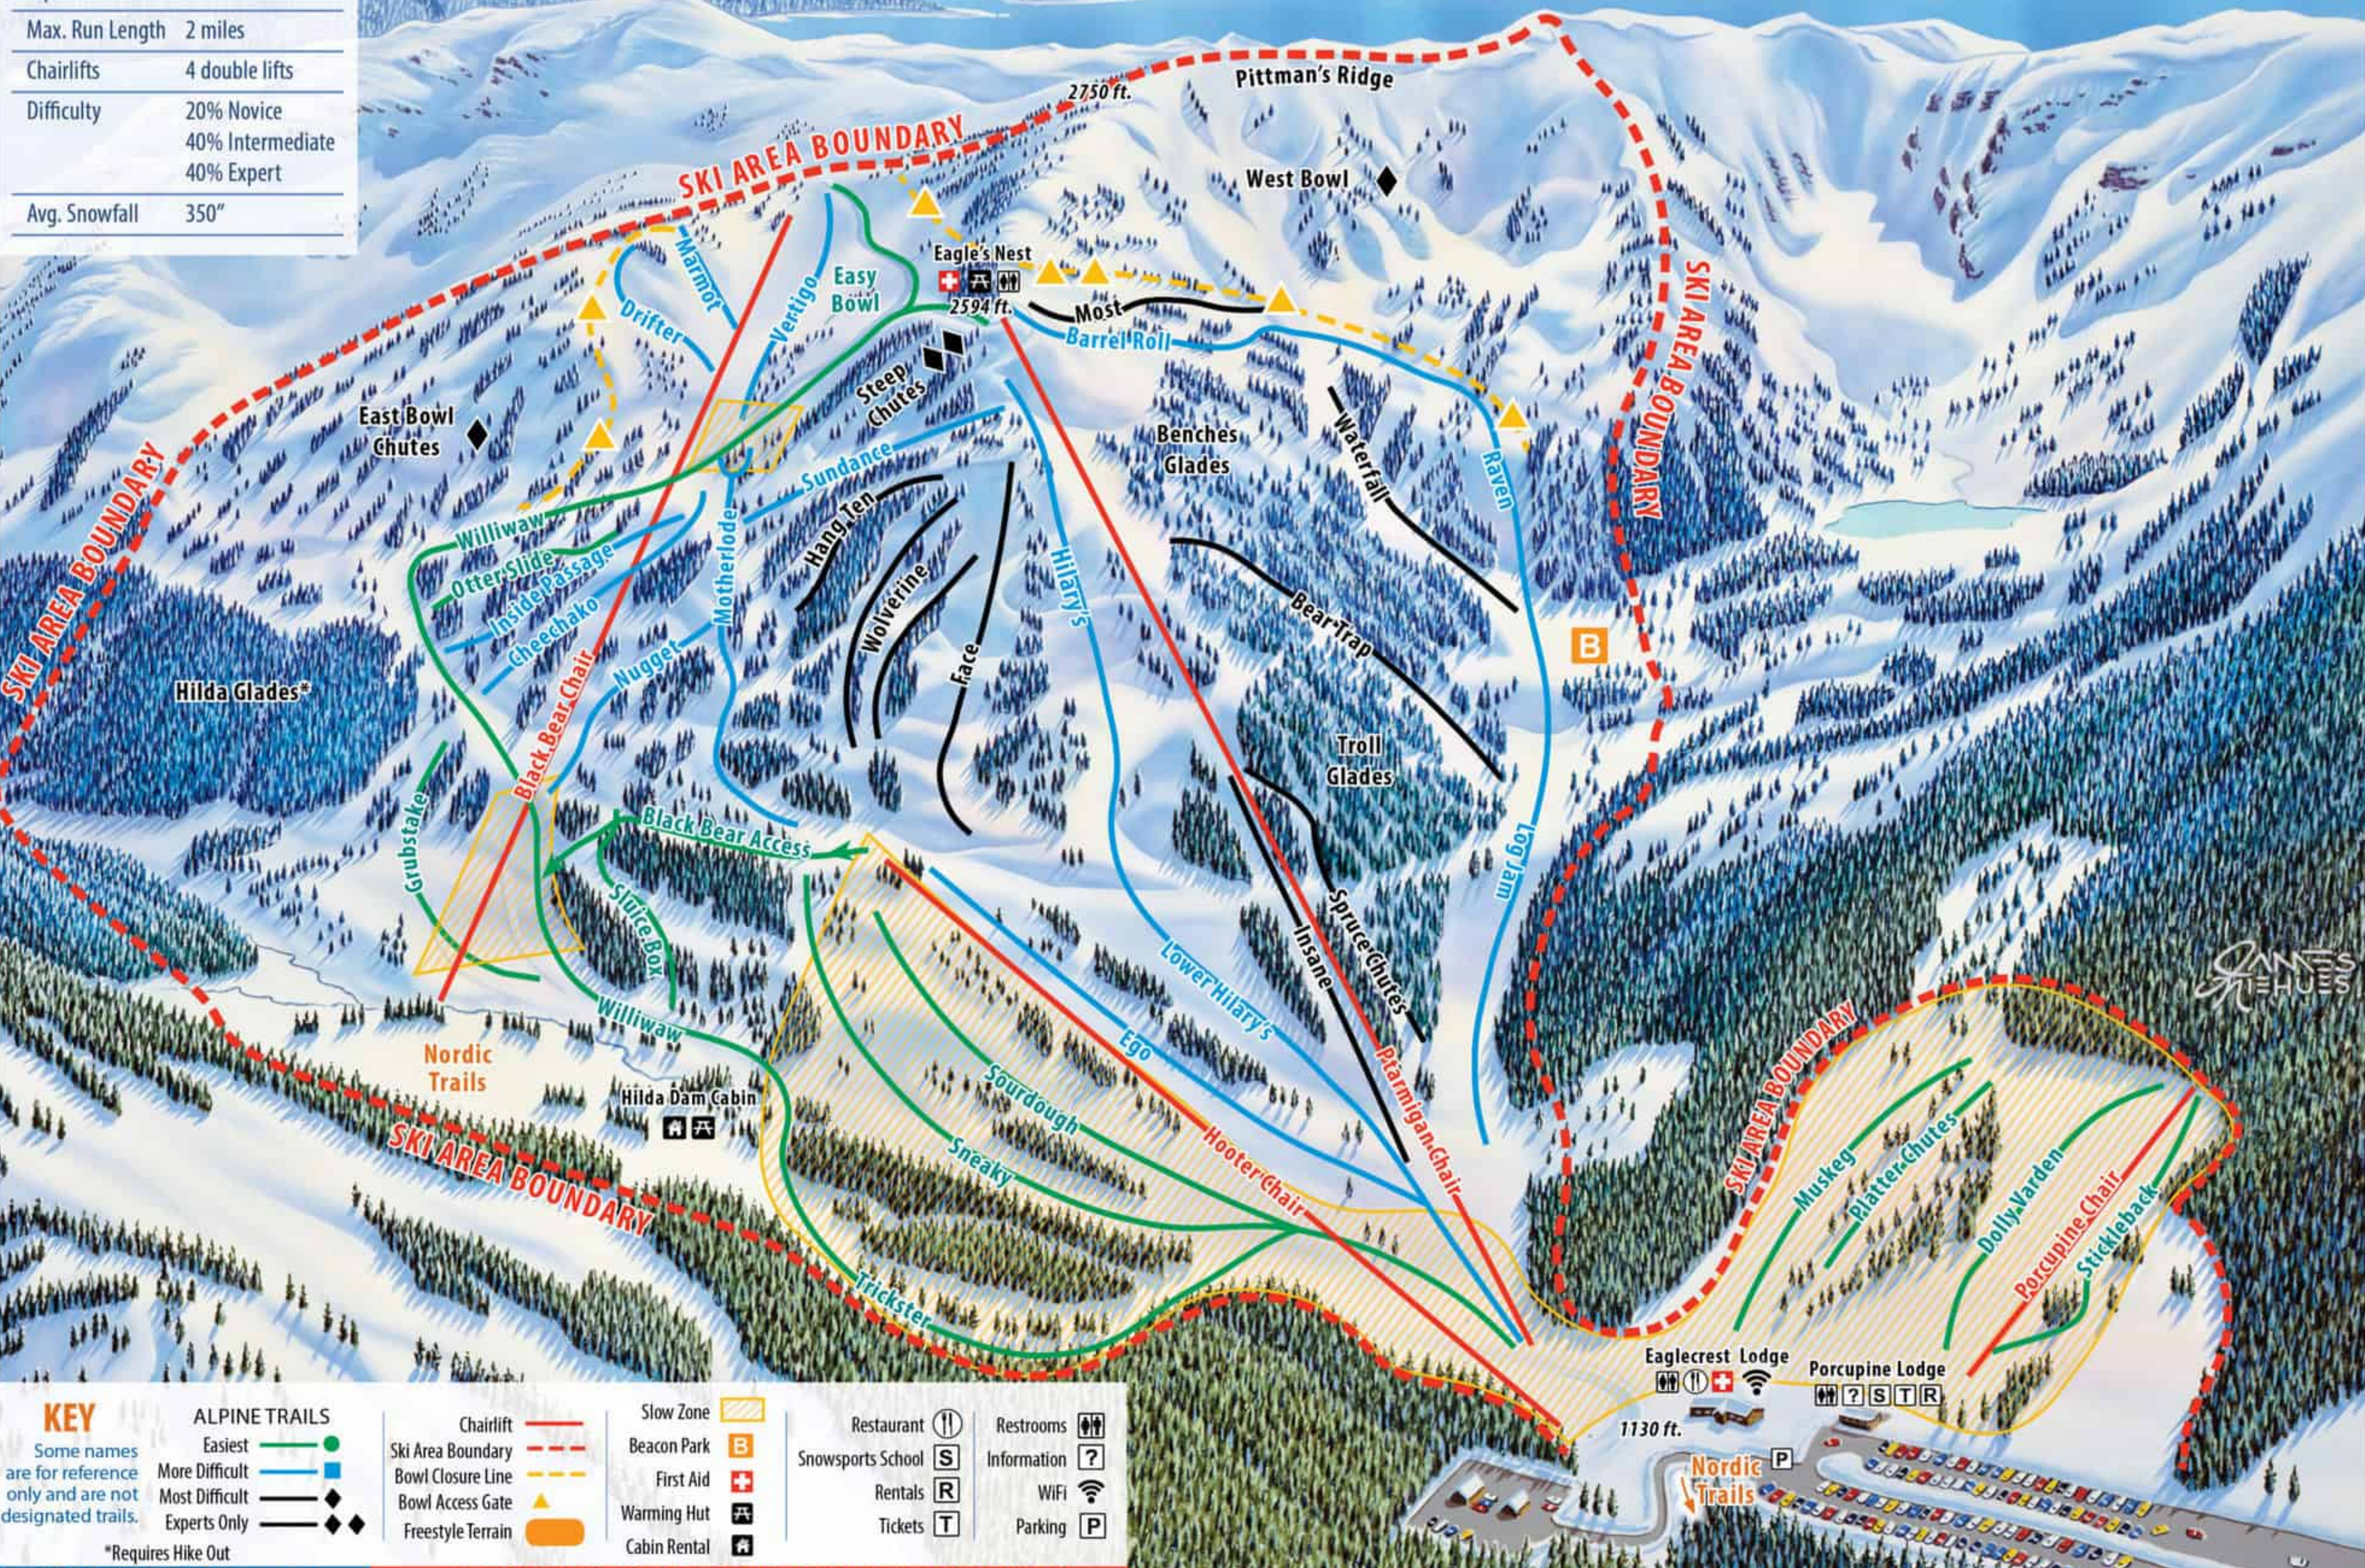

MOUNTAIN STATISTICS

Vertical Drop	1,620 ft
Terrain Size	640 acres
Alpine Runs	36
Max. Run Length	2 miles
Chairlifts	4 double lifts
Difficulty	20% Novice 40% Intermediate 40% Expert
Avg. Snowfall	350"

KEY
Some names are for reference only and are not designated trails.

ALPINE TRAILS	Chairlift	Slow Zone	Restaurant	Restrooms
Easiest	Ski Area Boundary	Beacon Park	Snowsports School	Information
More Difficult	Bowl Closure Line	First Aid	Rentals	WiFi
Most Difficult	Bowl Access Gate	Warming Hut	Tickets	Parking
Experts Only	Freestyle Terrain	Cabin Rental		

*Requires Hike Out

SKI PATROL: (907) 790-2000 x345 **NO SKI PATROL OR AVALANCHE CONTROL BEYOND SKI AREA BOUNDARY.**