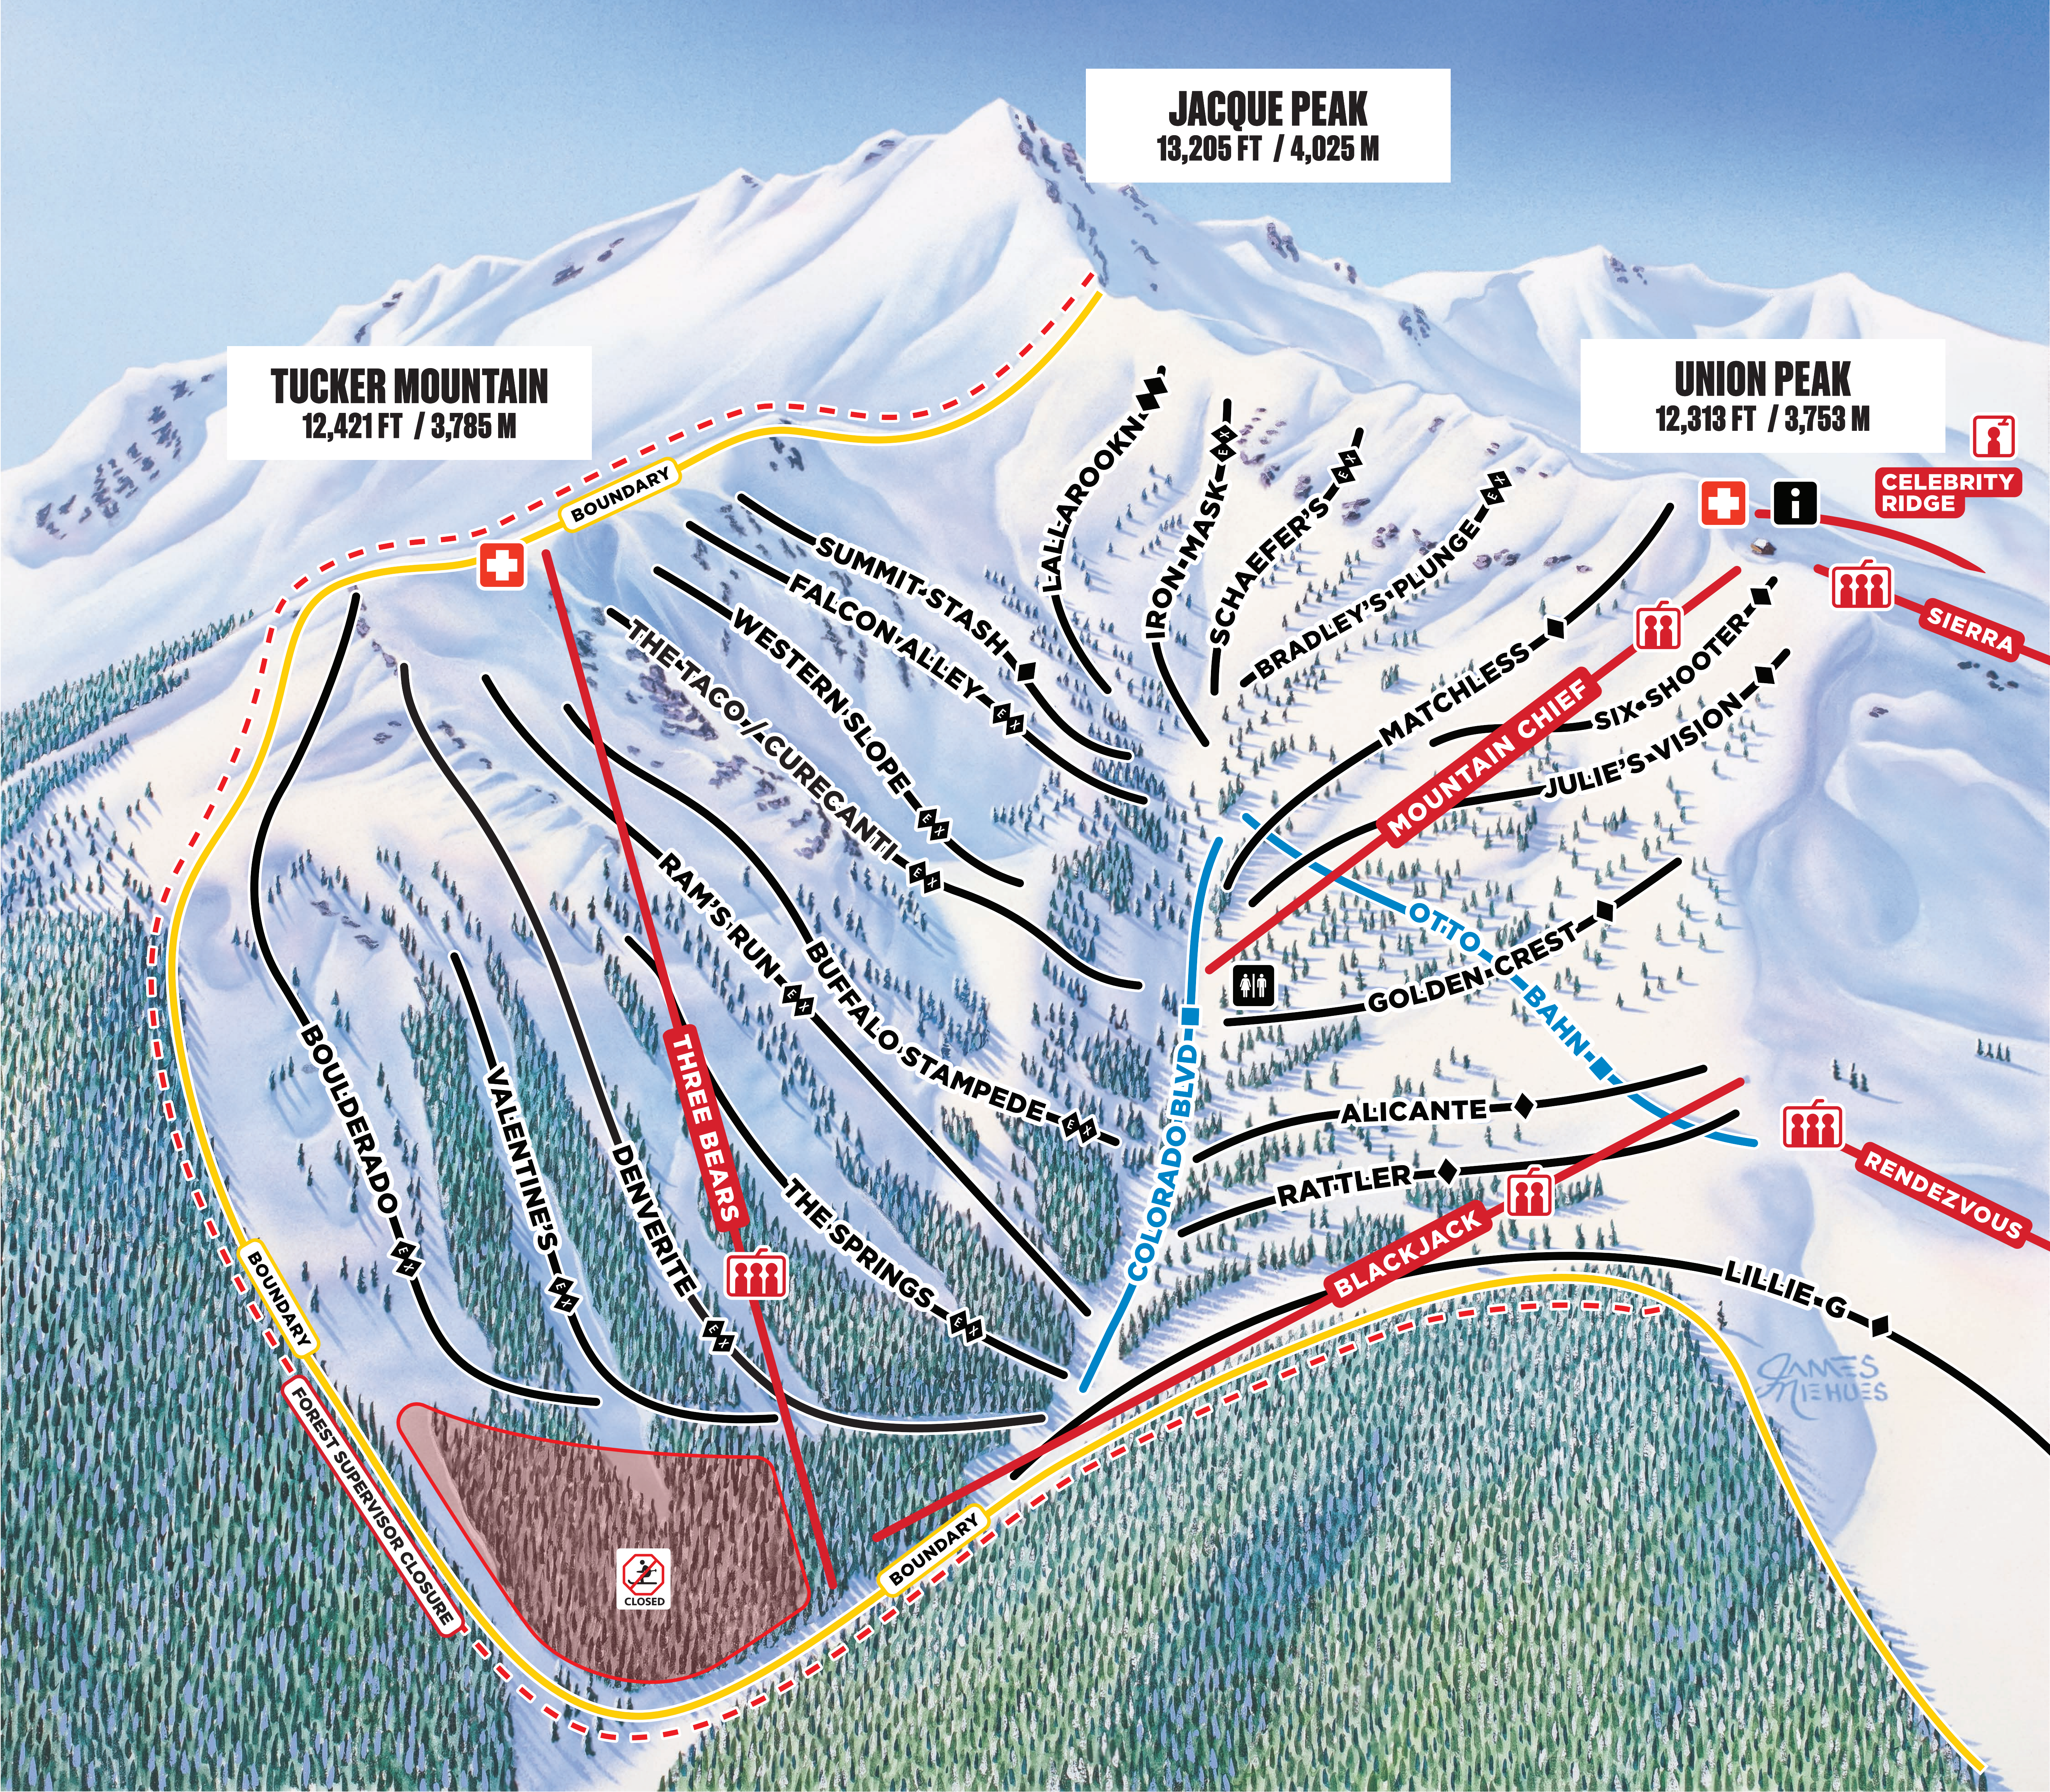

JACQUE PEAK
13,205 FT / 4,025 M

TUCKER MOUNTAIN
12,421 FT / 3,785 M

UNION PEAK
12,313 FT / 3,753 M

BOUNDARY

BOUNDARY

BOUNDARY

FOREST SUPERVISOR CLOSURE

CELEBRITY RIDGE

MOUNTAIN CHIEF

SIX SHOOTER

JULIE'S VISION

MATCHLESS

BRADLEY'S PLUNGE

SCHAEFER'S

IRON MASK

LALLAROOKN

SUMMIT STASH

FALCON ALLEY

WESTERN SLOPE

THE TACO / AGURECANTI

RAM'S RUN

BUFFALO STAMPEDE

THE SPRINGS

BOULDERADO

VALENTINE'S

DENVERITE

THREE BEARS