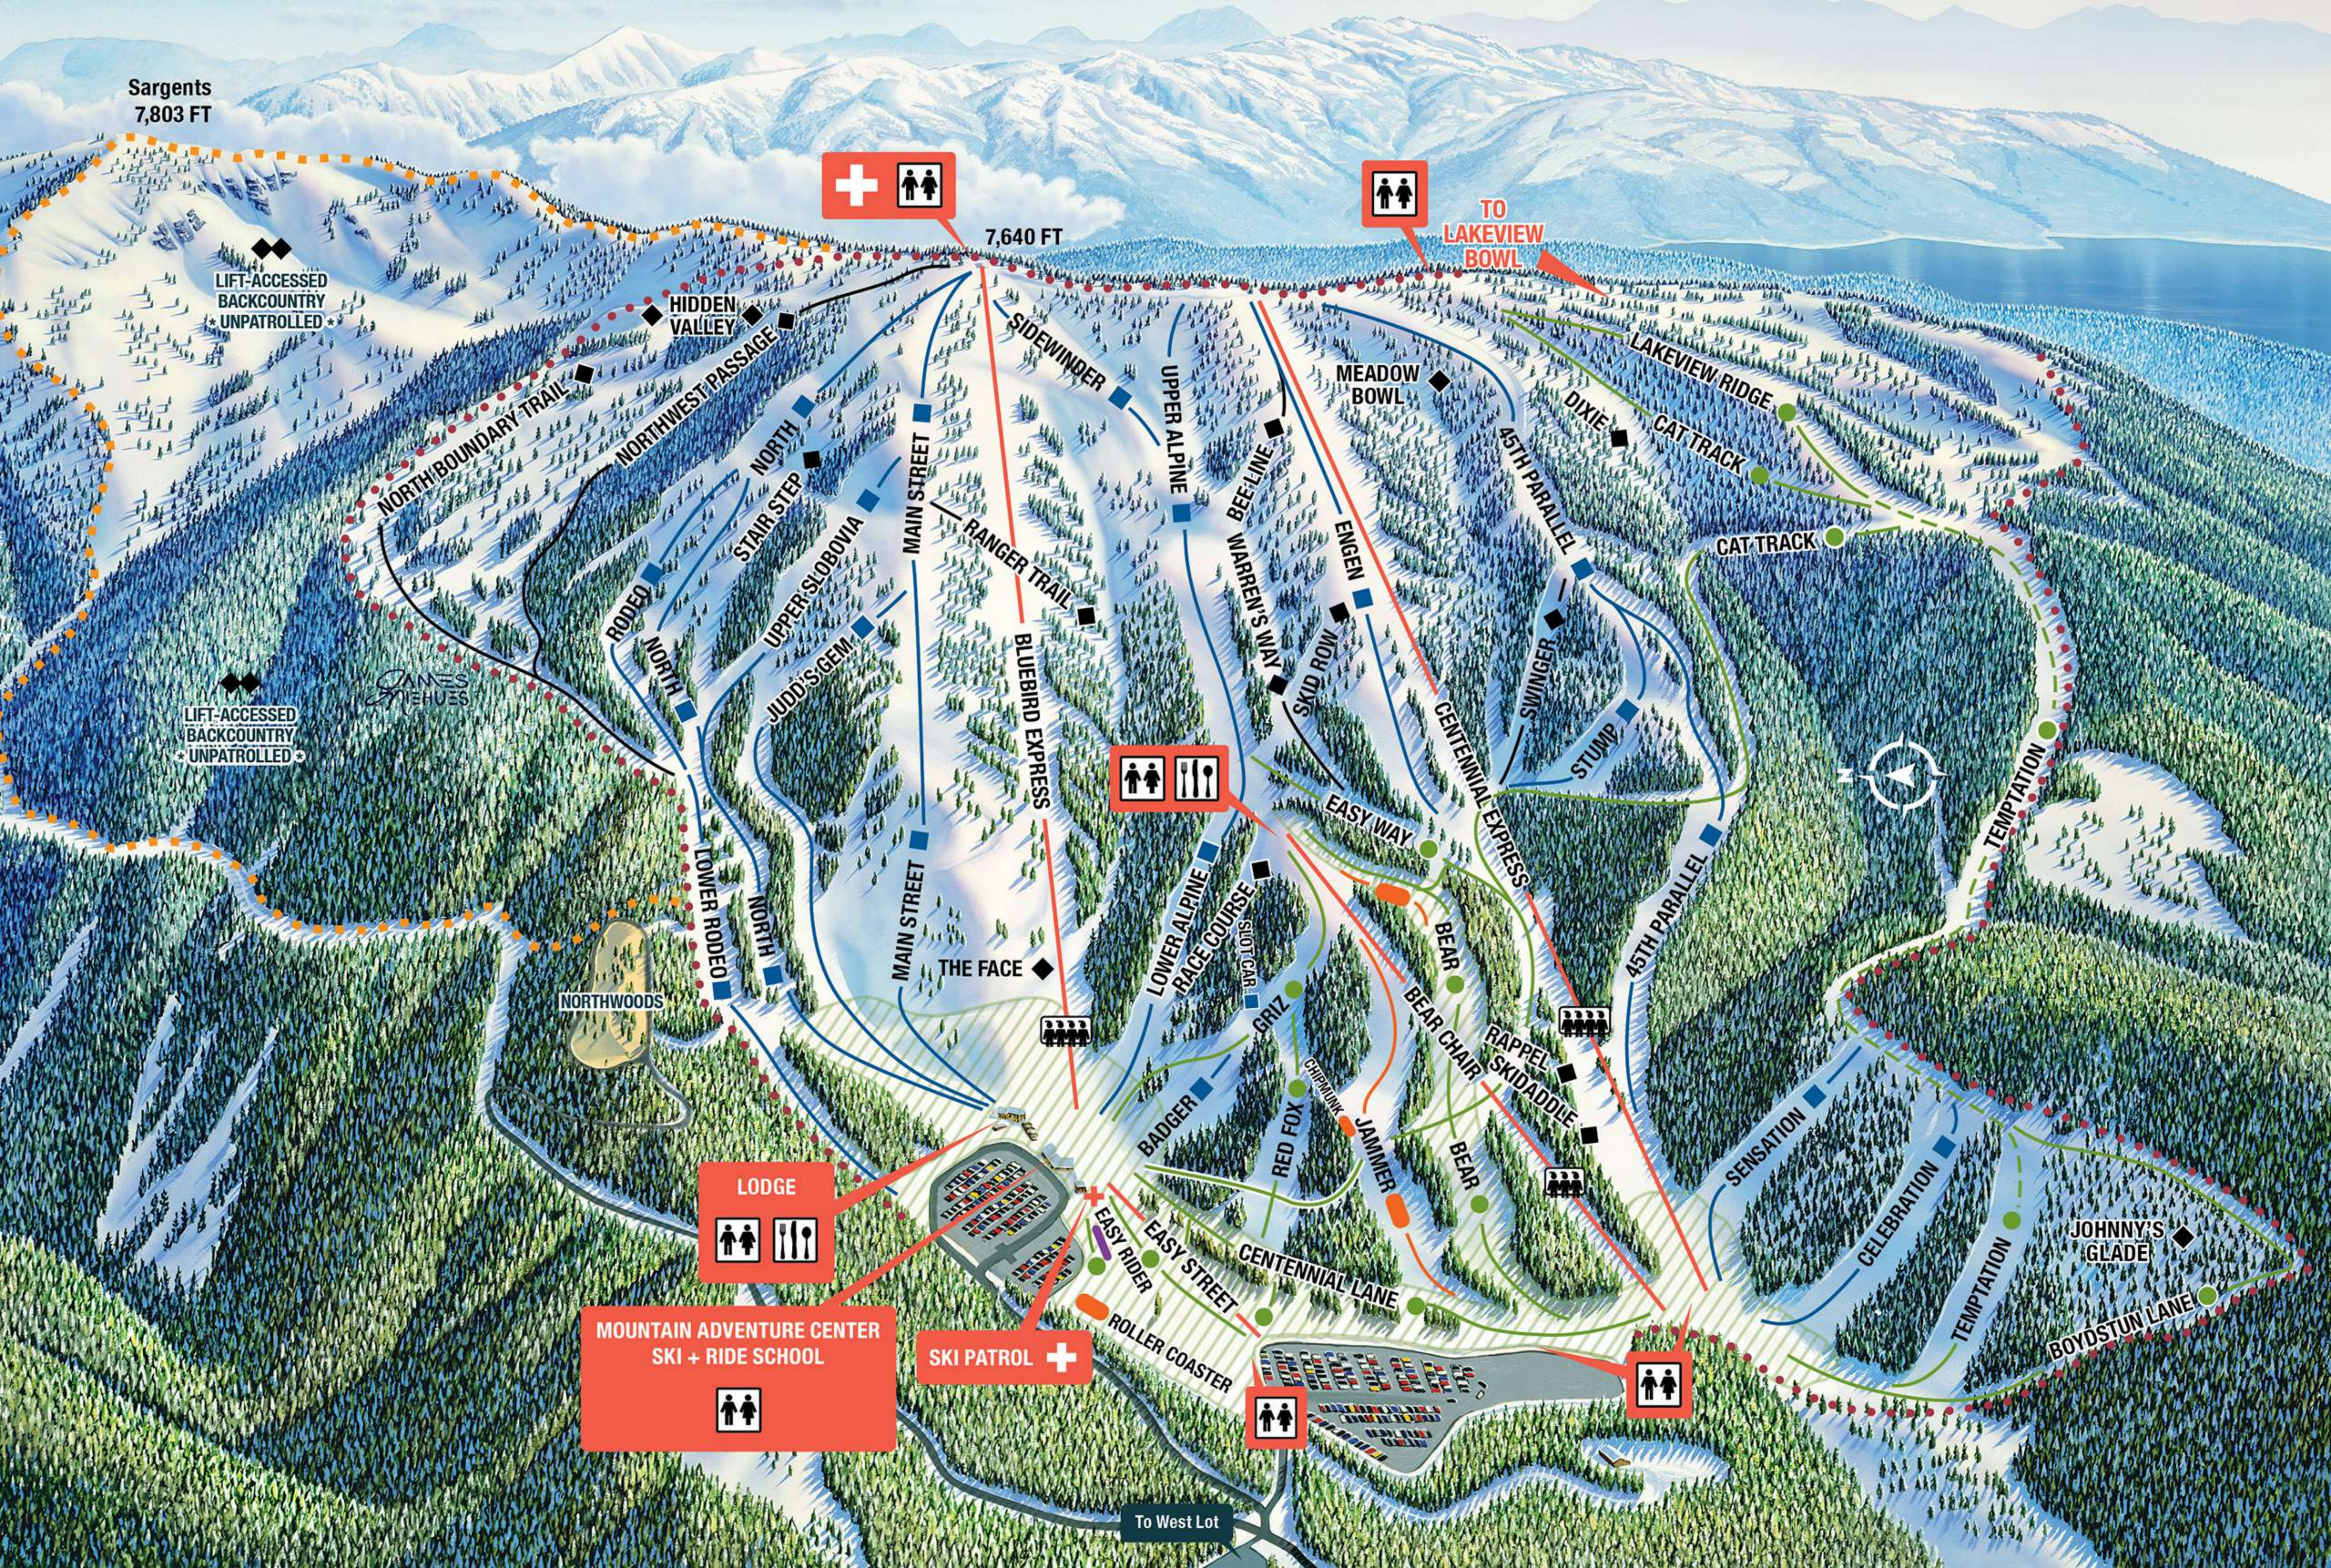

FRONT SIDE

Sargents
7,803 FT

LIFT-ACCESSED
BACKCOUNTRY
UNPATROLLED

LIFT-ACCESSED
BACKCOUNTRY
UNPATROLLED

7,640 FT

TO LAKEVIEW
BOWL

MOUNTAIN ADVENTURE CENTER
SKI + RIDE SCHOOL

SKI PATROL +

To West Lot

JOHNNY'S
GLADE

BOYDSTUN LANE