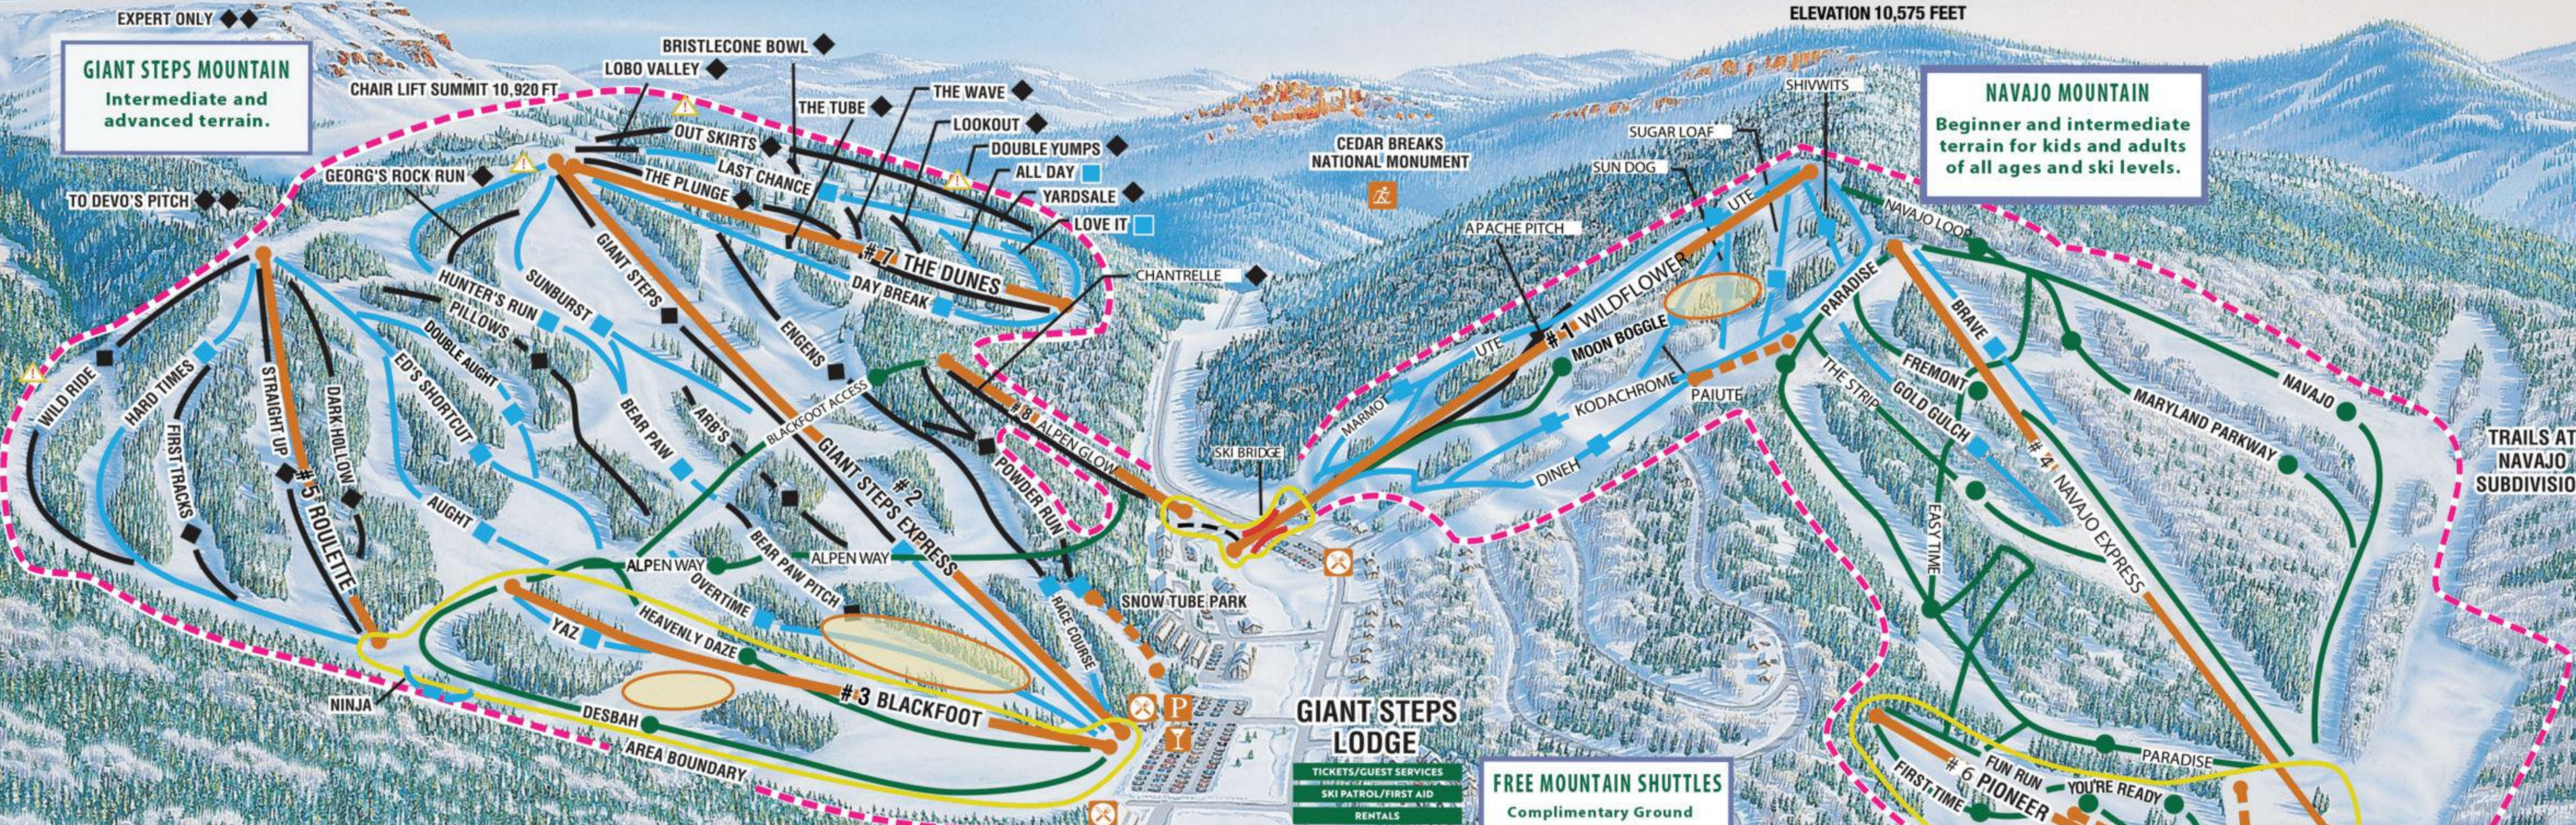

BRIAN HEAD PEAK
ELEVATION 11,307 FEET

NAVAJO PEAK
ELEVATION 10,575 FEET

GIANT STEPS MOUNTAIN
Intermediate and advanced terrain.

NAVAJO MOUNTAIN
Beginner and intermediate terrain for kids and adults of all ages and ski levels.

LEGEND AND LIFTS

- LIFTS
- - - SURFACE LIFTS
- EASIEST
- MORE DIFFICULT
- MOST DIFFICULT
- ◆◆ EXPERT
- - - AREA BOUNDARY
- R RESTAURANTS
- P PARKING
- L LOUNGE
- X X-COUNTRY
- F FREESTYLE TERRAIN
- A BC ACCESS GATES
- SLOW ZONE

- #1 WILDFLOWER - TRIPLE CHAIRLIFT
  2,956 FT. LONG - 570 FT. VERTICAL
- #2 GIANT STEPS EXPRESS - HIGH SPEED QUAD
  4,910 FT. LONG - 1,140 FT. VERTICAL
- #3 BLACKFOOT - TRIPLE CHAIRLIFT
  2,332 FT. LONG - 432 FT. VERTICAL
- #4 NAVAJO EXPRESS - HIGH SPEED QUAD
  4,302 FT. LONG - 619 FT. VERTICAL
- #5 ROULETTE - TRIPLE CHAIRLIFT
  3,095 FT. LONG - 749 FT. VERTICAL
- #6 PIONEER - DOUBLE CHAIRLIFT
  1,094 FT. LONG - 143 FT. VERTICAL
- #7 THE DUNES - TRIPLE CHAIRLIFT
  2,590 FT. LONG - 547 FT. VERTICAL
- #8 ALPEN GLOW - TRIPLE CHAIRLIFT
  2,429 FT. LONG - 542 FT. VERTICAL

GIANT STEPS LODGE

- TICKETS/GUEST SERVICES
- SKI PATROL/FIRST AID
- RENTALS
- LAST CHAIR SALOON
- RESTROOMS
- GIANT STEPS GRILL
- ATM
- HIGH MOUNTAIN OUTFITTERS

FREE MOUNTAIN SHUTTLES
Complimentary Ground transportation throughout Brian Head

NAVAJO LODGE LEARNING CENTER

- TICKETS/GUEST SERVICES
- SKI PATROL/FIRST AID
- KIDS CAMP
- HIGH MOUNTAIN OUTFITTERS
- RENTAL SHOP
- WINTER SPORTS SCHOOL
- RESTROOMS
- NAVAJO LODGE GRILL
- ATM

TO I-15, PAROWAN, CEDAR CITY, LAS VEGAS, & LOS ANGELES