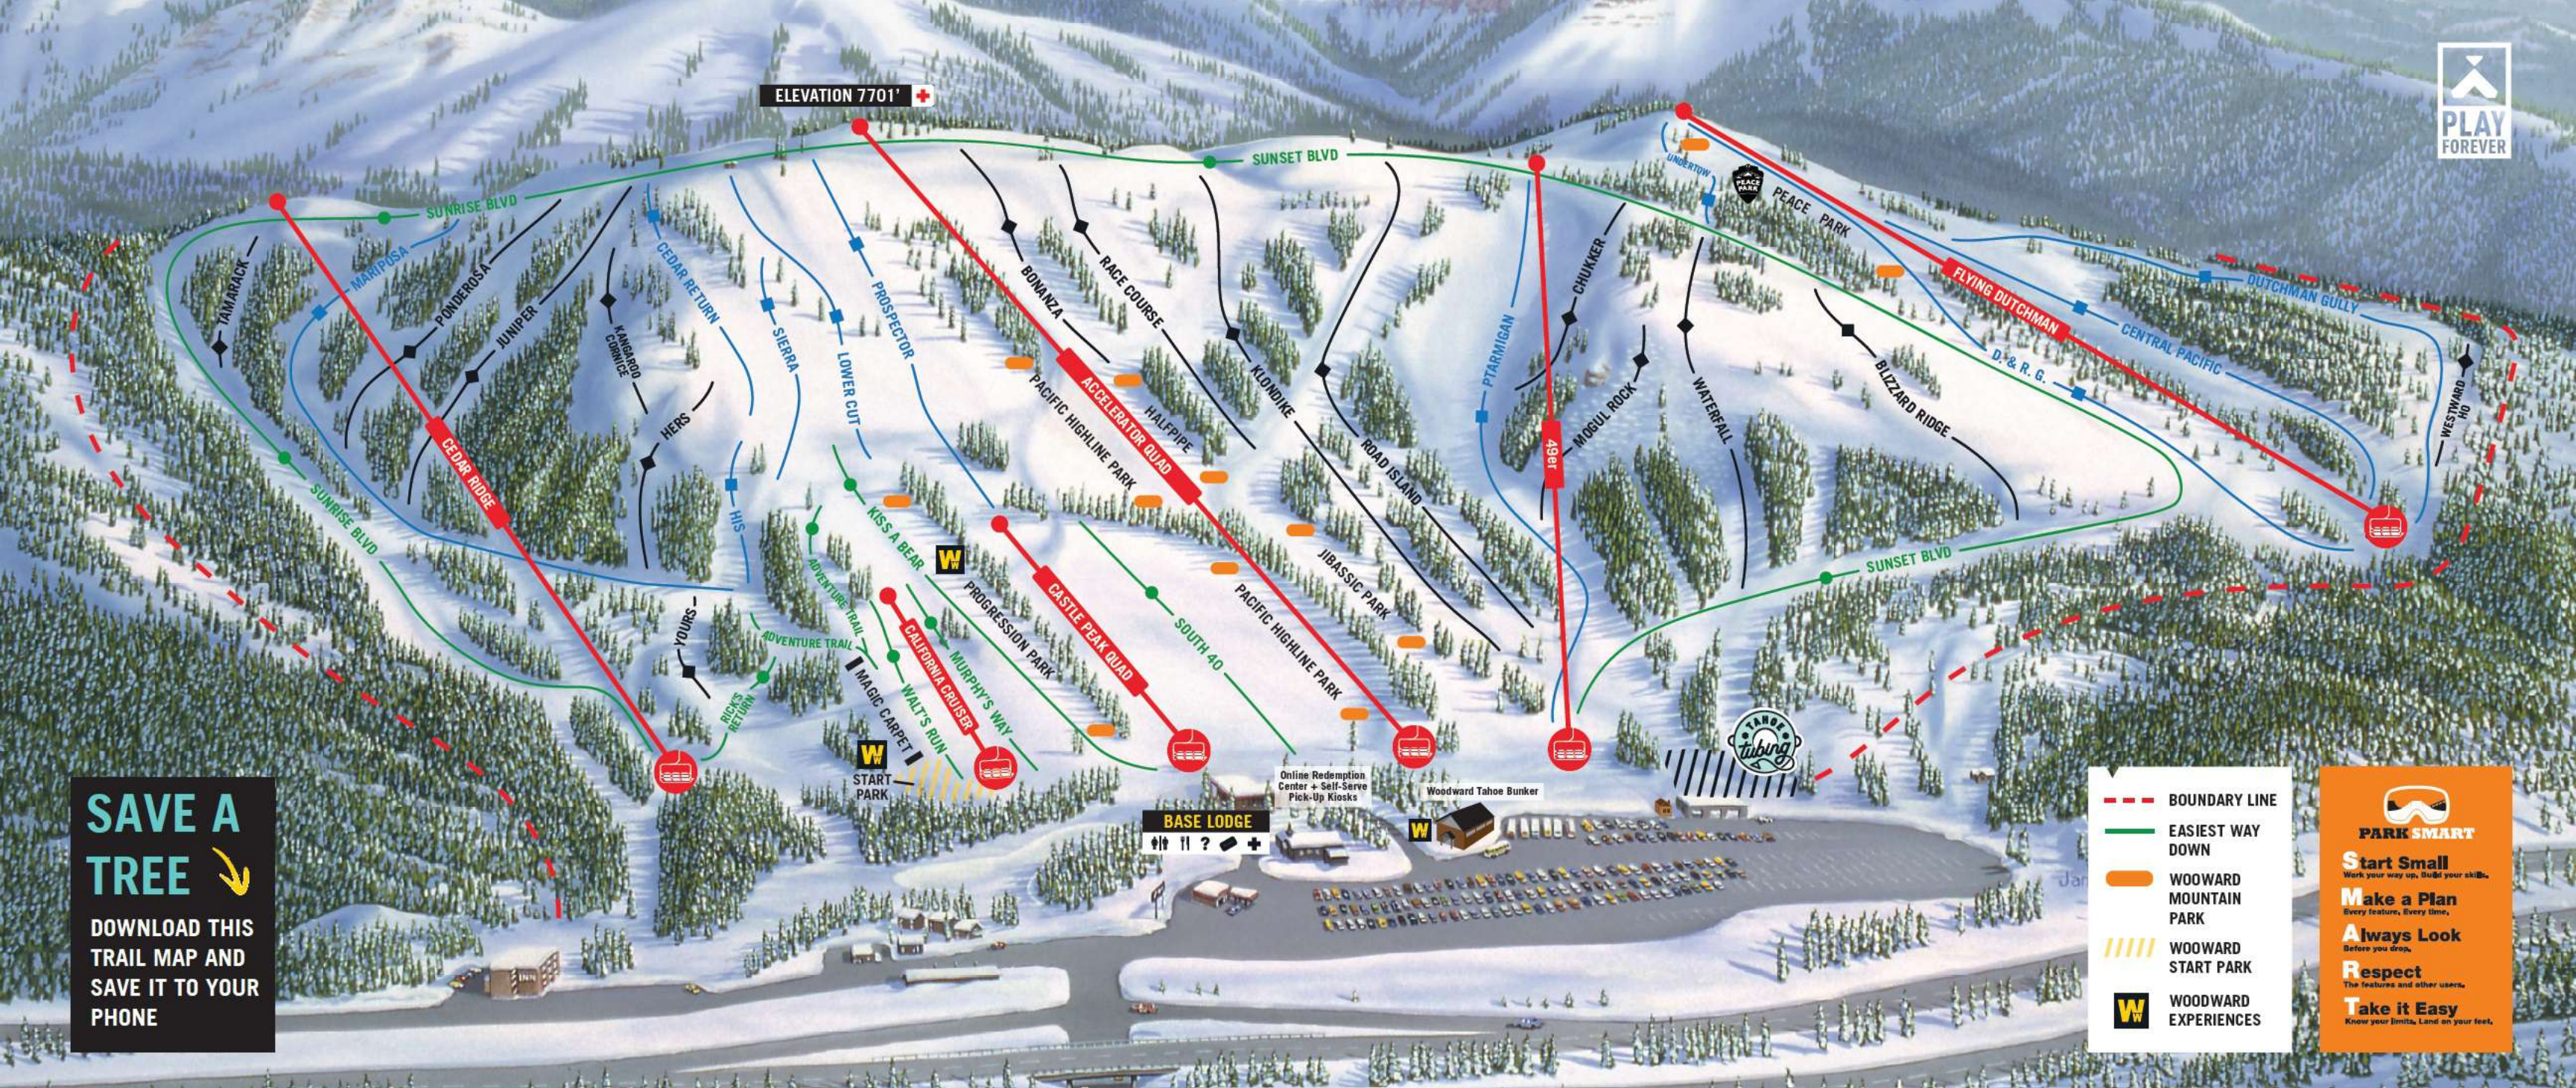

ELEVATION 7701'

SAVE A TREE  
DOWNLOAD THIS TRAIL MAP AND SAVE IT TO YOUR PHONE

- BOUNDARY LINE
- EASIEST WAY DOWN
- WOOWARD MOUNTAIN PARK
- WOOWARD START PARK
- WOODWARD EXPERIENCES

**PARK SMART**

**Start Small**  
Work your way up. Build your skills.

**Make a Plan**  
Every feature, Every time.

**Always Look**  
Before you drop.

**Respect**  
The features and other users.

**Take it Easy**  
Know your limits. Land on your feet.

OUR PARTNERS