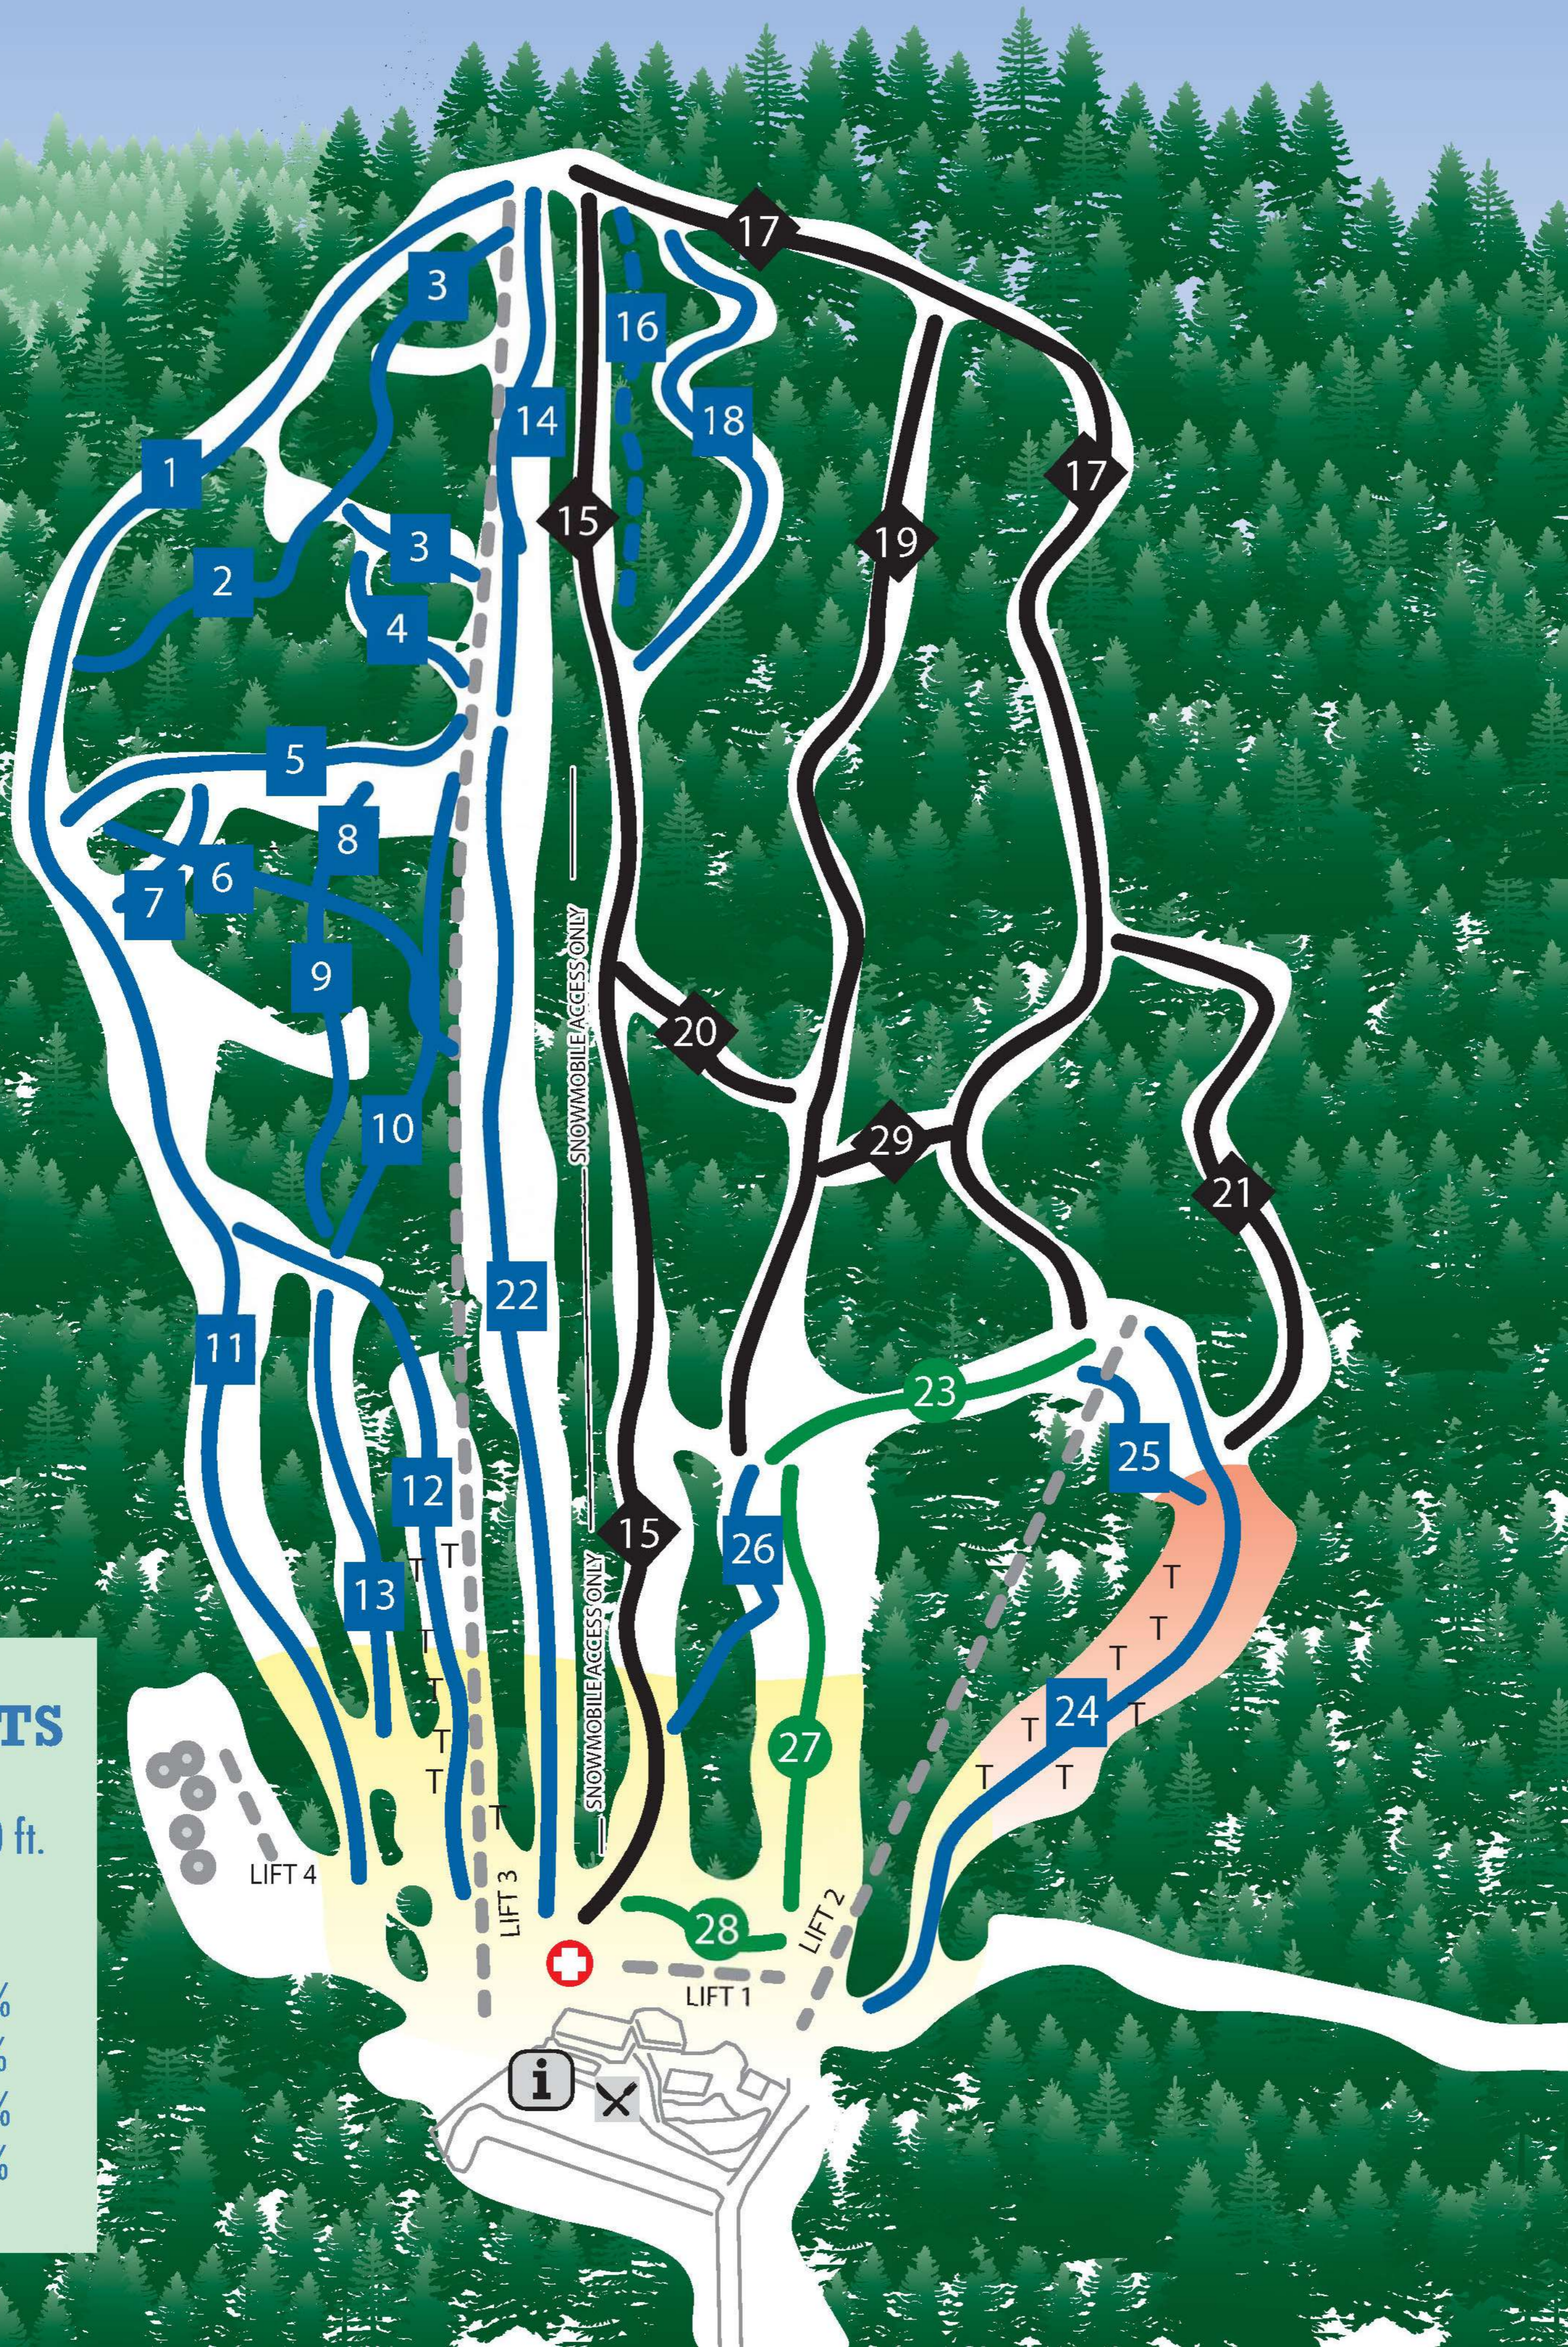

BIGROCK MOUNTAIN Trail Map

North Ridge Area

- 1 North Star
- 2 Asteroid
- 3 Upper Snake
- 4 Lower Snake
- 5 Northern Lights
- 6 Southern Cross
- 7 Aurora
- 8 Waterfall
- 9 Big Dipper
- 10 Plunge
- 11 Eclipse
- 12 Milky Way
- 13 Little Dipper
- 14 Haley's Comet

South Bowl Area

- 15 Uncle Bud's
- 16 Bud's Guide
- 17 Hooch
- 18 Galaxy
- 19 Jupiter
- 20 Black Hole
- 21 Orion
- 22 Comet
- 23 Founder's Trail
- 24 Outer Orbit
- 25 Re-entry
- 26 Meteor
- 27 Stardust
- 28 Space Walk (Ski School)
- 29 DON'T PANIC

T T T Terrain Parks
T T 12 Milky Way 24 Outer Orbit

- Beginner
- Intermediate
- ◆ Expert

Slow Ski Area
 Please Ski Safely

● Tubing Area

Lifts

- 1 Space Shuttle Carpet ●
- 2 Apollo Triple ■
- 3 Gemini Double ■
- 4 Mercury Handle Tow (Tubing) ◆

- + First Aid
- i** Information
- X** Food & Beverage

MOUNTAIN FACTS

Vertical Drop	980 ft.
Trails & Glades	28
Lifts (Skiing)	3
Snowmaking Capacity	65%
Beginner Terrain	11%
Intermediate Terrain	75%
Expert Terrain	14%