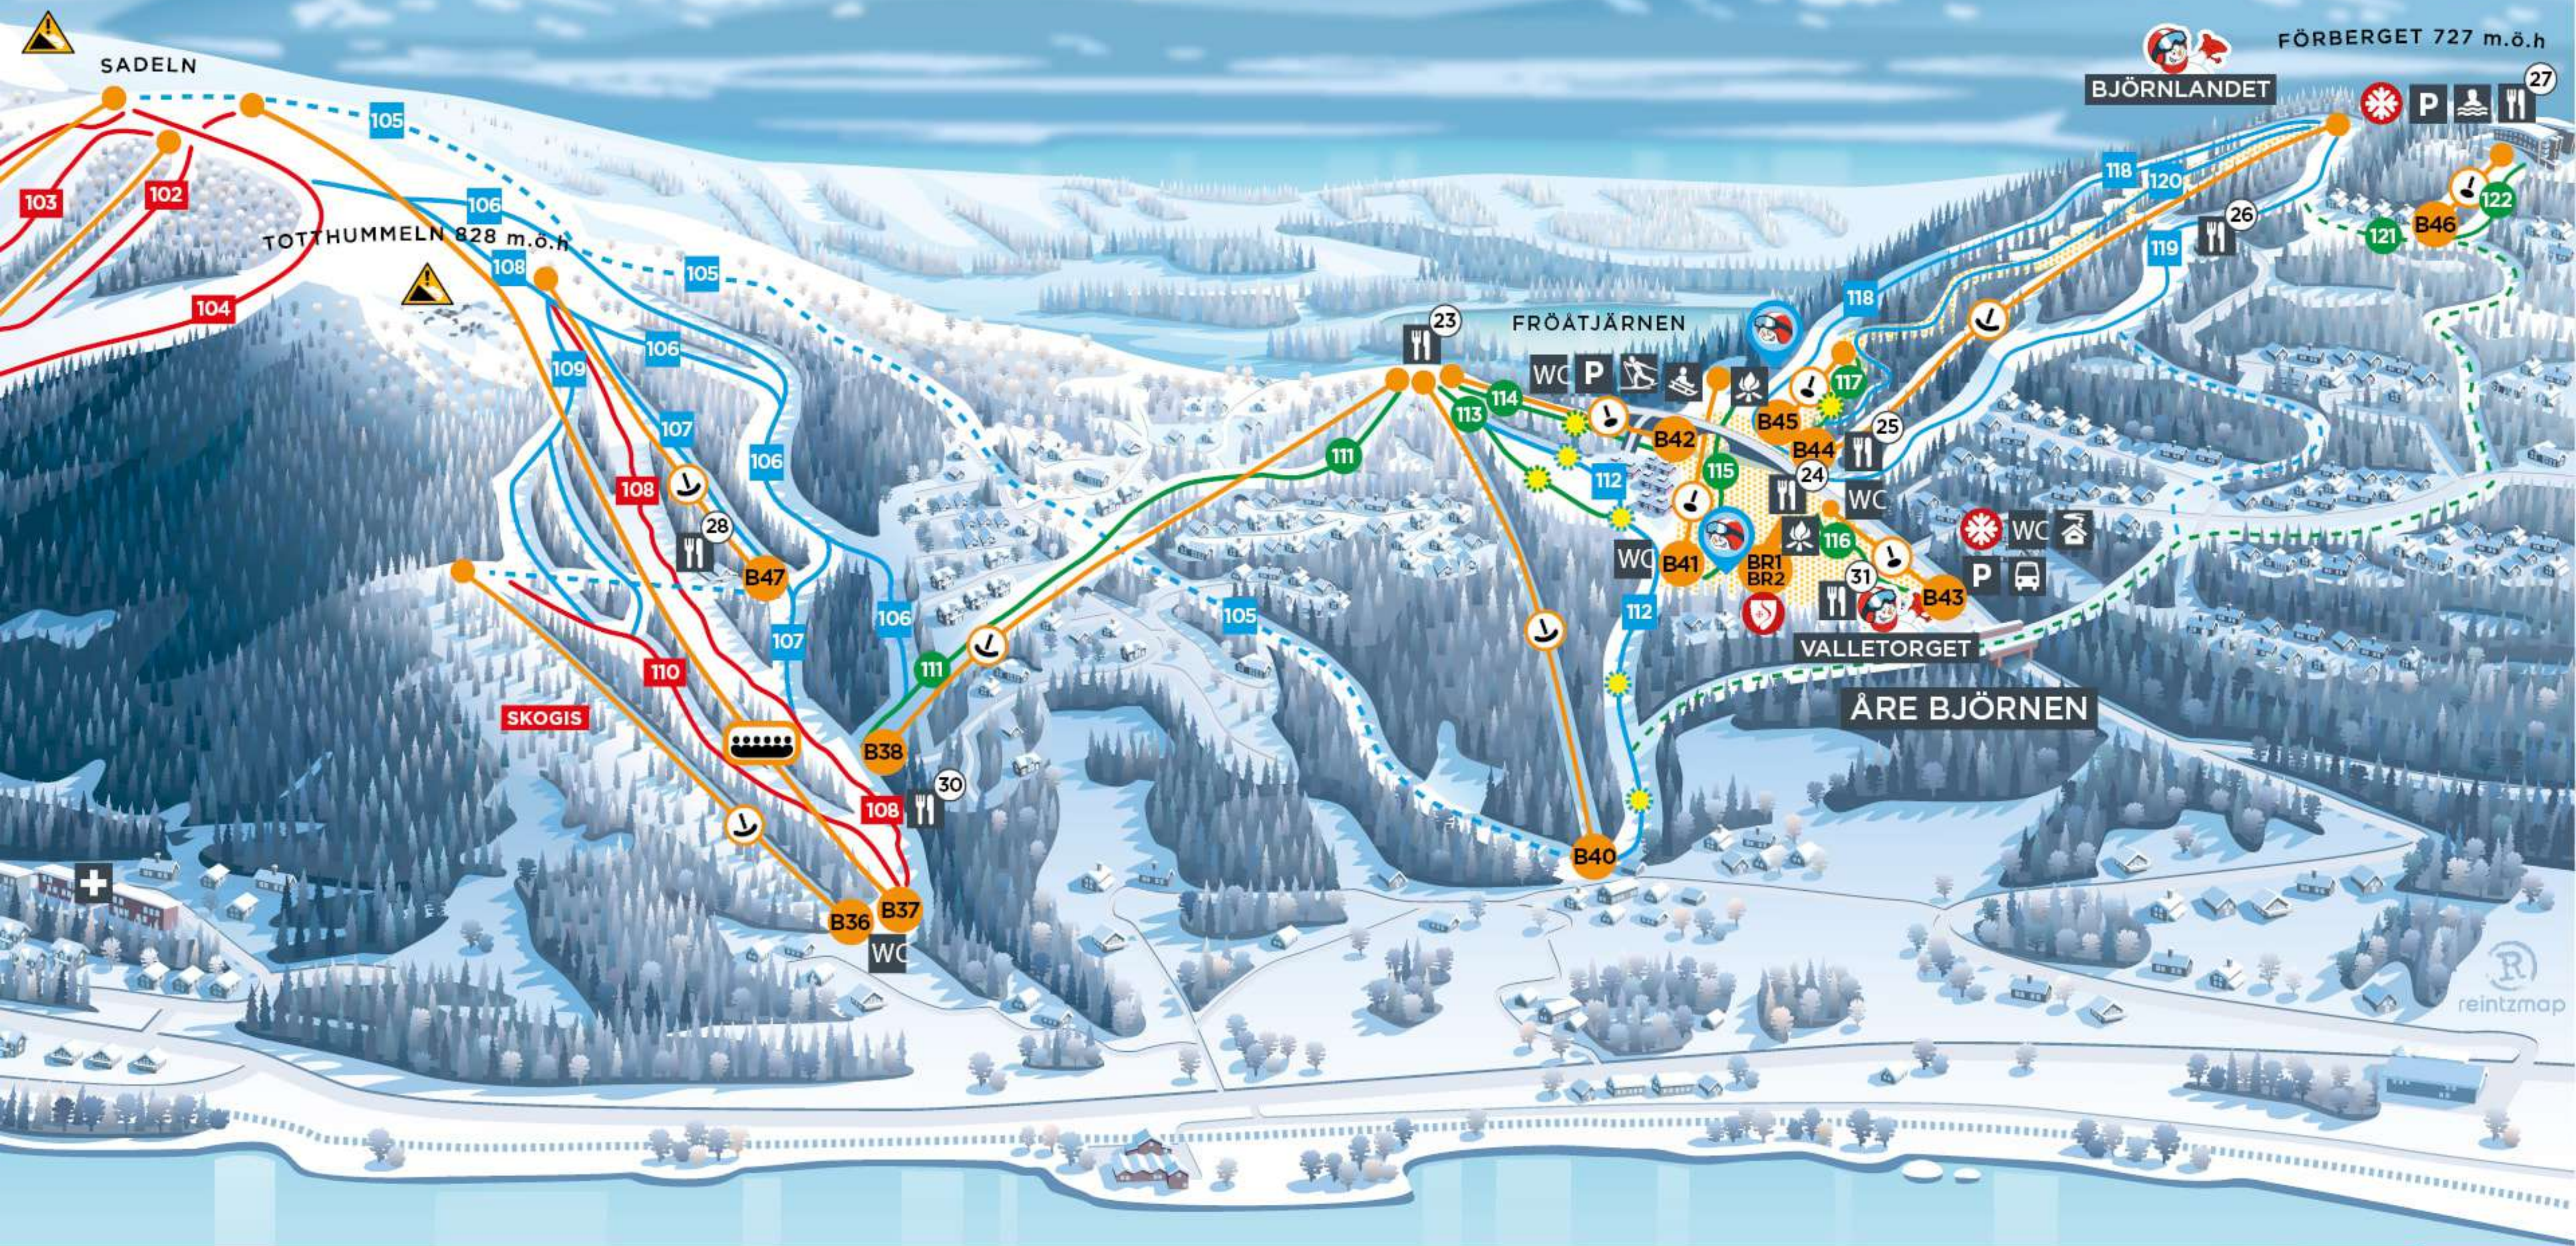

Björnen

- | | | | |
|--------------------------------------|--|----------------------------------|-----------------------------------|
| Pist mycket lätt / Very easy run | SkiStarshop | Lavinterräng / Avalanche terrain | Grillplats / Grill bar |
| Pist lätt / Easy run | SkiPass Pick Up | Värmestuga / Heated shelter | SkiStar Bus / Bus stop |
| Pist medelsvår / Intermediate run | SkiStar Guides / Meeting point SkiSchool | Restaurang / Restaurant | Parkering / Parking |
| Transportsträcka / Ski routes | Rullband / Carpet lift | Toalett / Rest room | Sjukvård / Medical care |
| Valles skidland / Valle's ski area | Knapplift / Button lift | Bad/Spa / Swimmingpool/Spa | SkiStar Snowpark by Jesper Tjäder |
| Barnområde / Child area | Bygellift / T-bar lift | Åre XC arena | |
| Kvällsbelysning / Night illumination | Stollift 8 pers / Chair lift 8 seat | Pulkabacke / Sledging hill | |

BJÖRNE

LIFTAR / LIFTS	LÄNGD	FALLHÖJD
B36 Högåsliften	750 m	190 m
B37 Sadelexpressen	1.642 m	310 m
B38 Hermelinenliften	1.000 m	190 m
B40 Björnenliften	655 m	122 m
B41 Lokattliften	330 m	24 m
B42 Vargenliften	430 m	48 m
B43 Mårdenliften <i>gratis / free</i>	160 m	10 m
B44 Järvenliften	1.114 m	175 m
B45 Nalleliften	144 m	18 m
B46 Copperhill-liften	430 m	46 m
B47 Vikliften	870 m	165 m

RESTAURANGER / RESTAURANTS
23 Crowded House Café
24 Carins krog
25 Café Idet
26 Lilla Tyrolen
27 Copperhill
28 Kastrullen
30 Scan Korv & Bread Sadelexpressen
31 Scan Korv & Bread Björnen