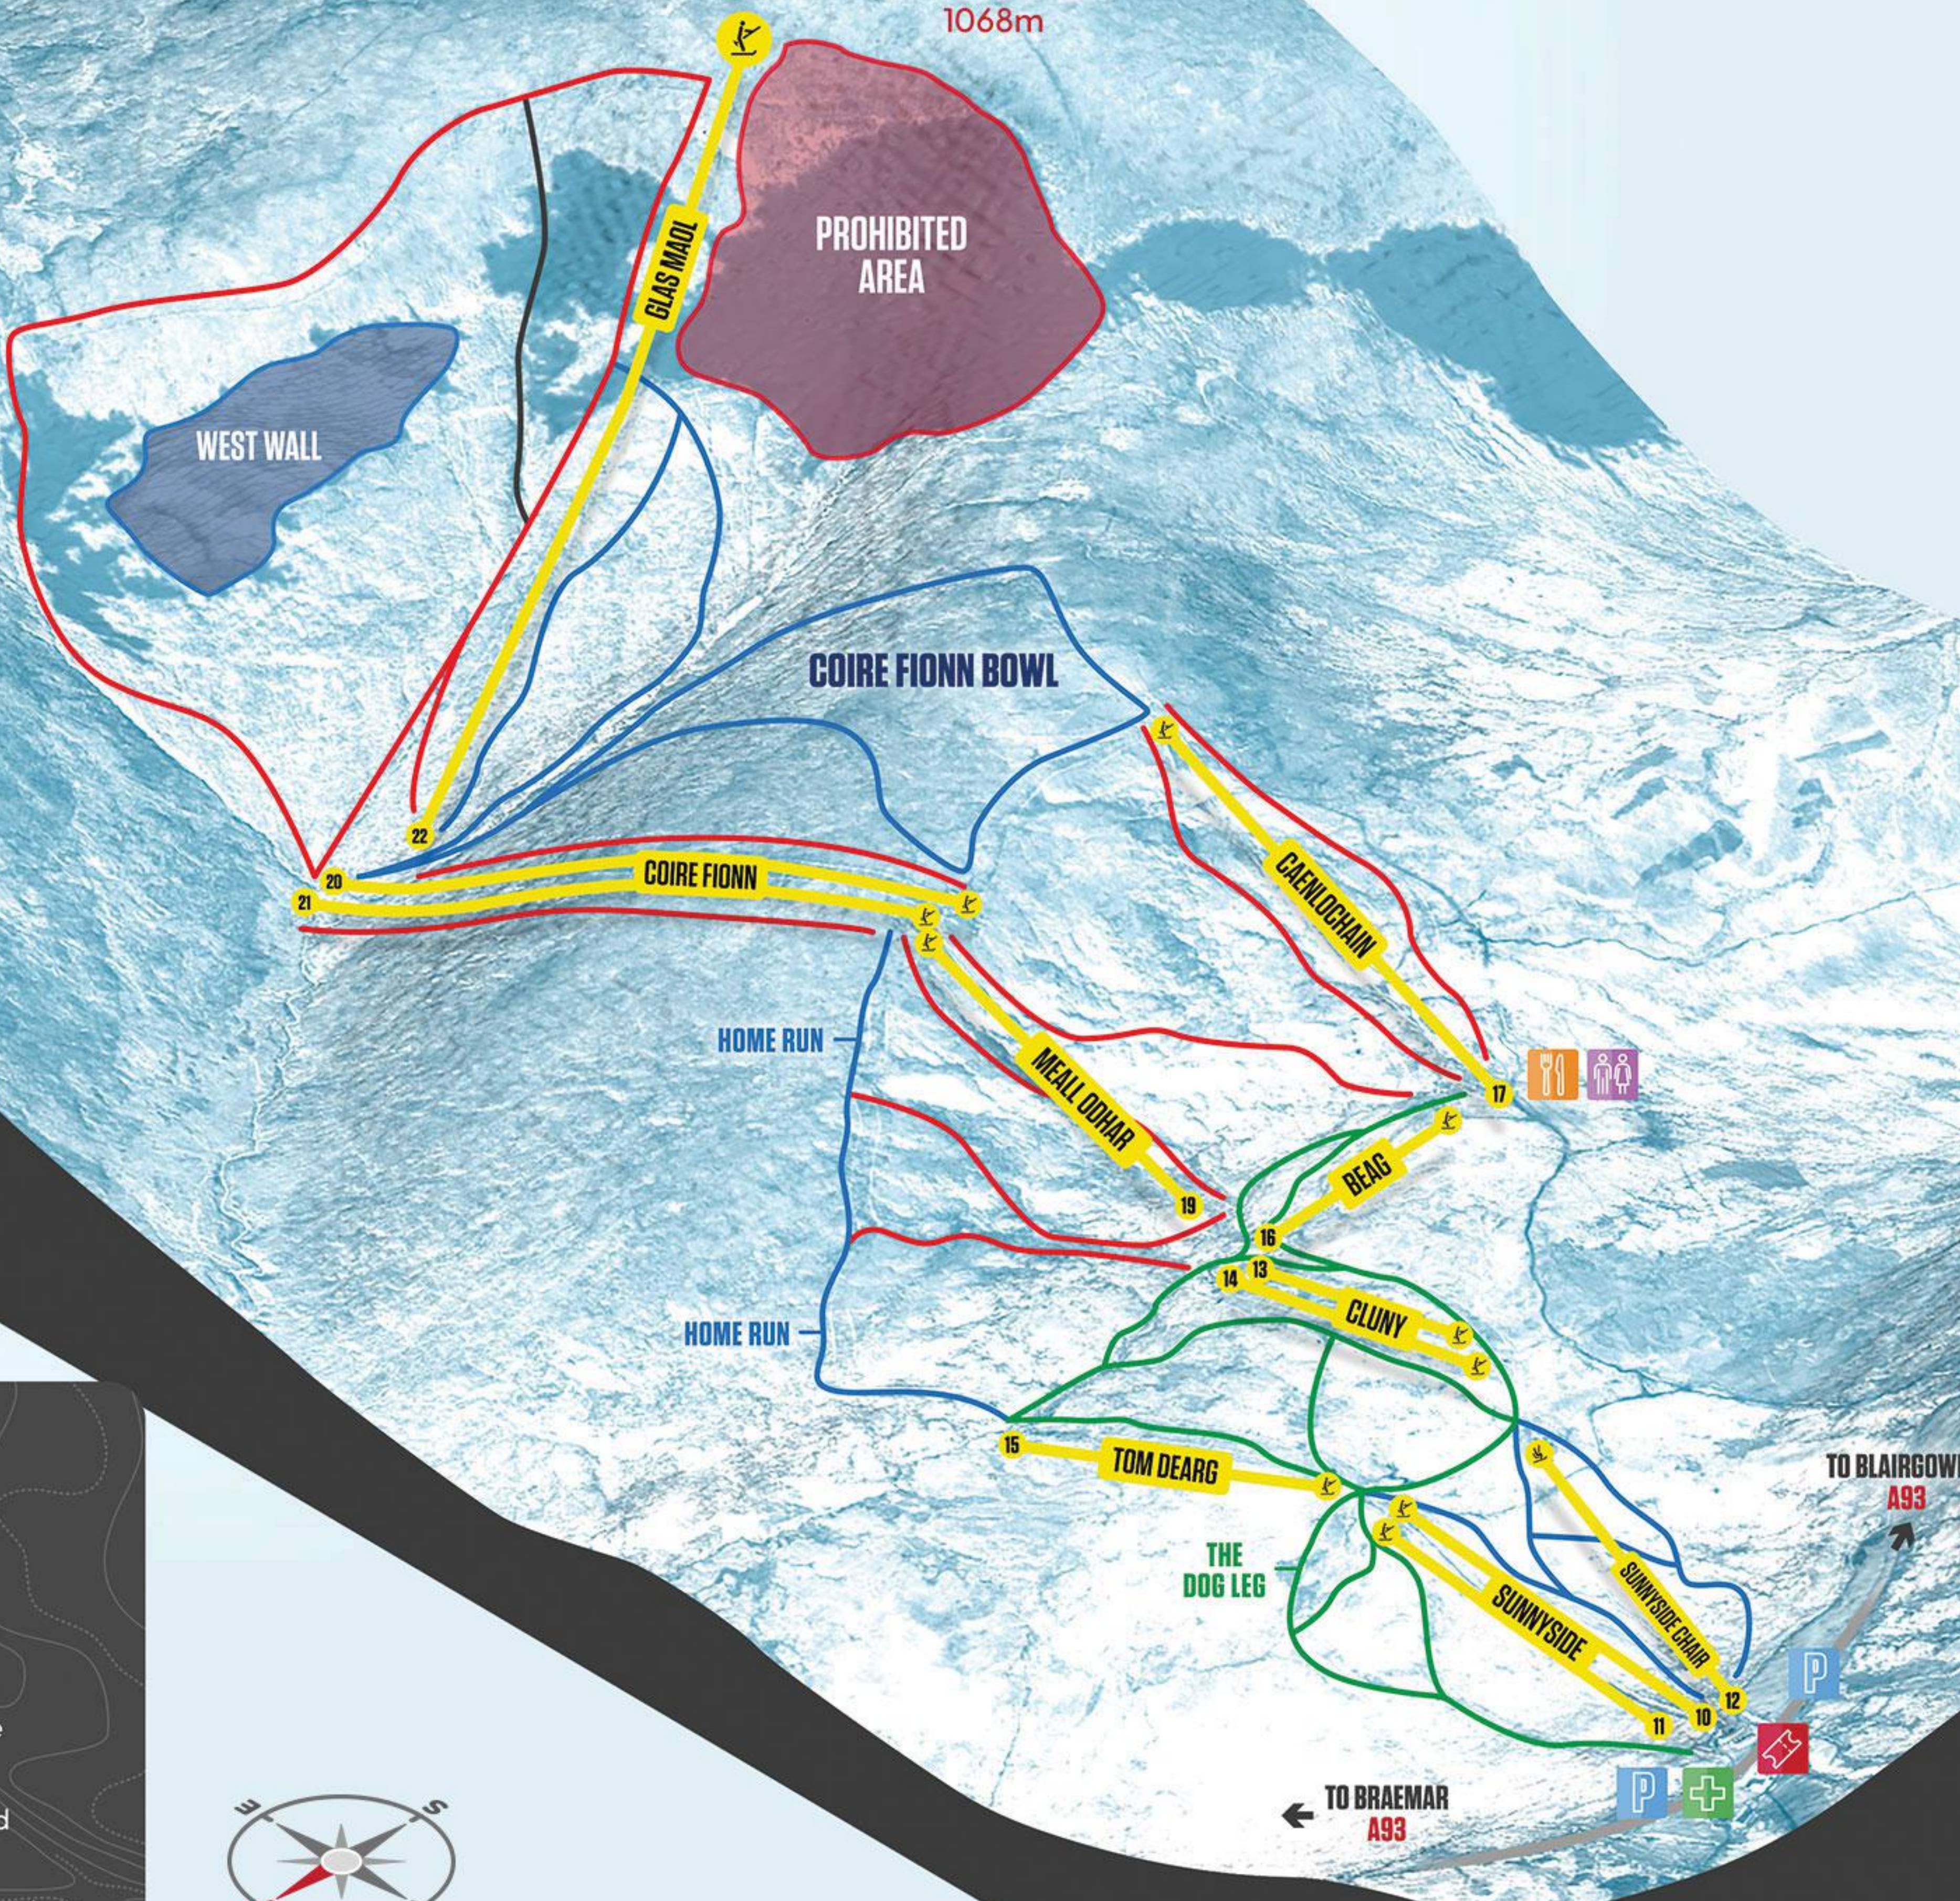

GLAS MAOL
1068m

MAP KEY

-  Very Difficult
-  Difficult
-  Intermediate
-  Easy
-  Lifts
-  Meall Odhar Cafe
-  Toilets
-  Ski Patrol/First Aid
-  Parking
-  Ski/Board Hire & Tickets