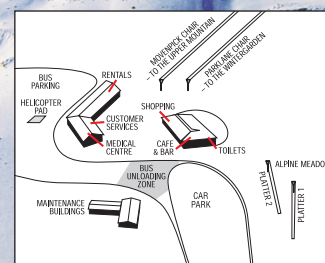

Weather Station Rocks

The Fingers

Frozen Waterfall

Organ Pipes

Blyth Flat

Amphitheatre

Broadbents Chute

Mangawhero Headwall

Little Mangawhero

Wintergarden Area

Broadbents Flat

Mangawhero Gully

South-East Basin

LIFTS

- | | |
|--------------------------|---------------------------|
| A Jumbo T Bar | G Movenpick Chair |
| B High Noon Express | H Alpine Meadow Platter 1 |
| C Giant Chair | I Alpine Meadow Platter 2 |
| D Highflyer Chair | F Parklane Chair |
| E Wintergarden Platter 1 | |

Symbols apply to both ski areas

Turoa Plaza amenities map

Alpine Meadow

Base Elevation 1,600m

P