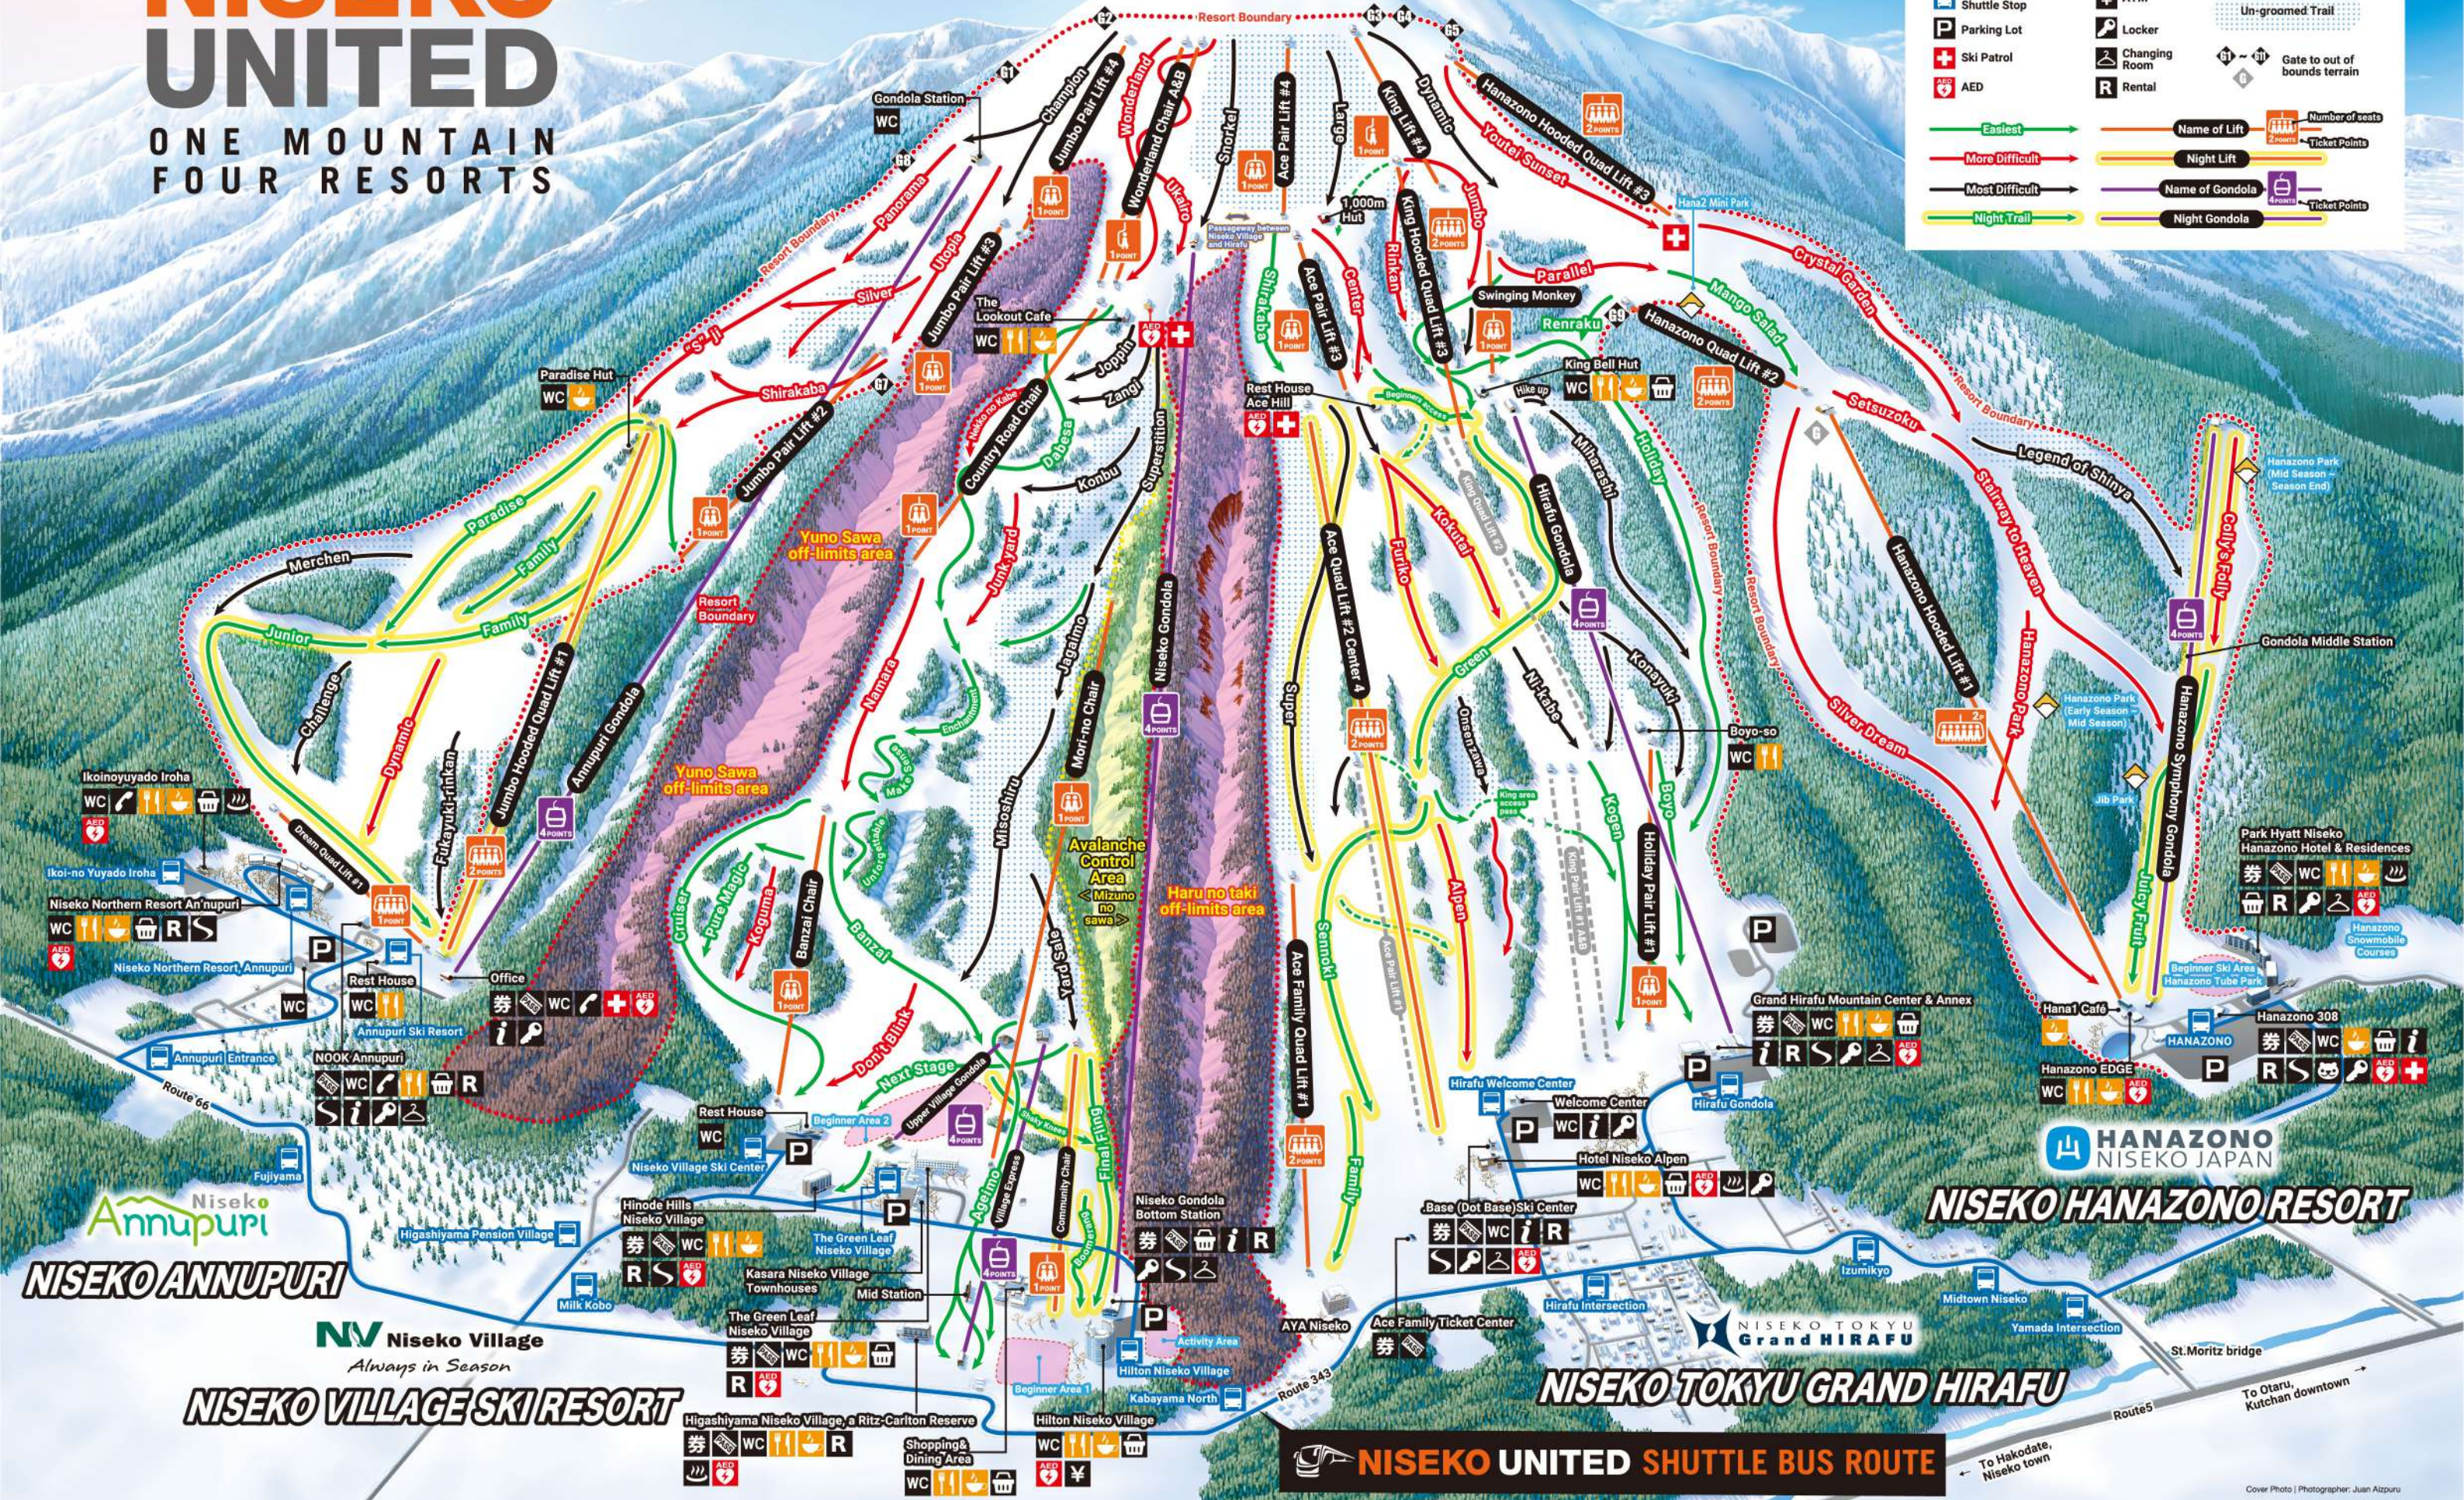

NISEKO UNITED

ONE MOUNTAIN
FOUR RESORTS

▲ Mt.Niseko Annupuri Elevation 1,308m

Easiest	More Difficult	Most Difficult	Night Trail	

Name of Lift	Name of Gondola
Number of seats	Ticket Points

NISEKO ANNUPURI

NV Niseko Village
Always in Season

NISEKO VILLAGE SKI RESORT

NISEKO TOKYU GRAND HIRAFU

NISEKO HANAZONO RESORT

NISEKO UNITED SHUTTLE BUS ROUTE

Cover Photo | Photographer: Juan Alzpuru