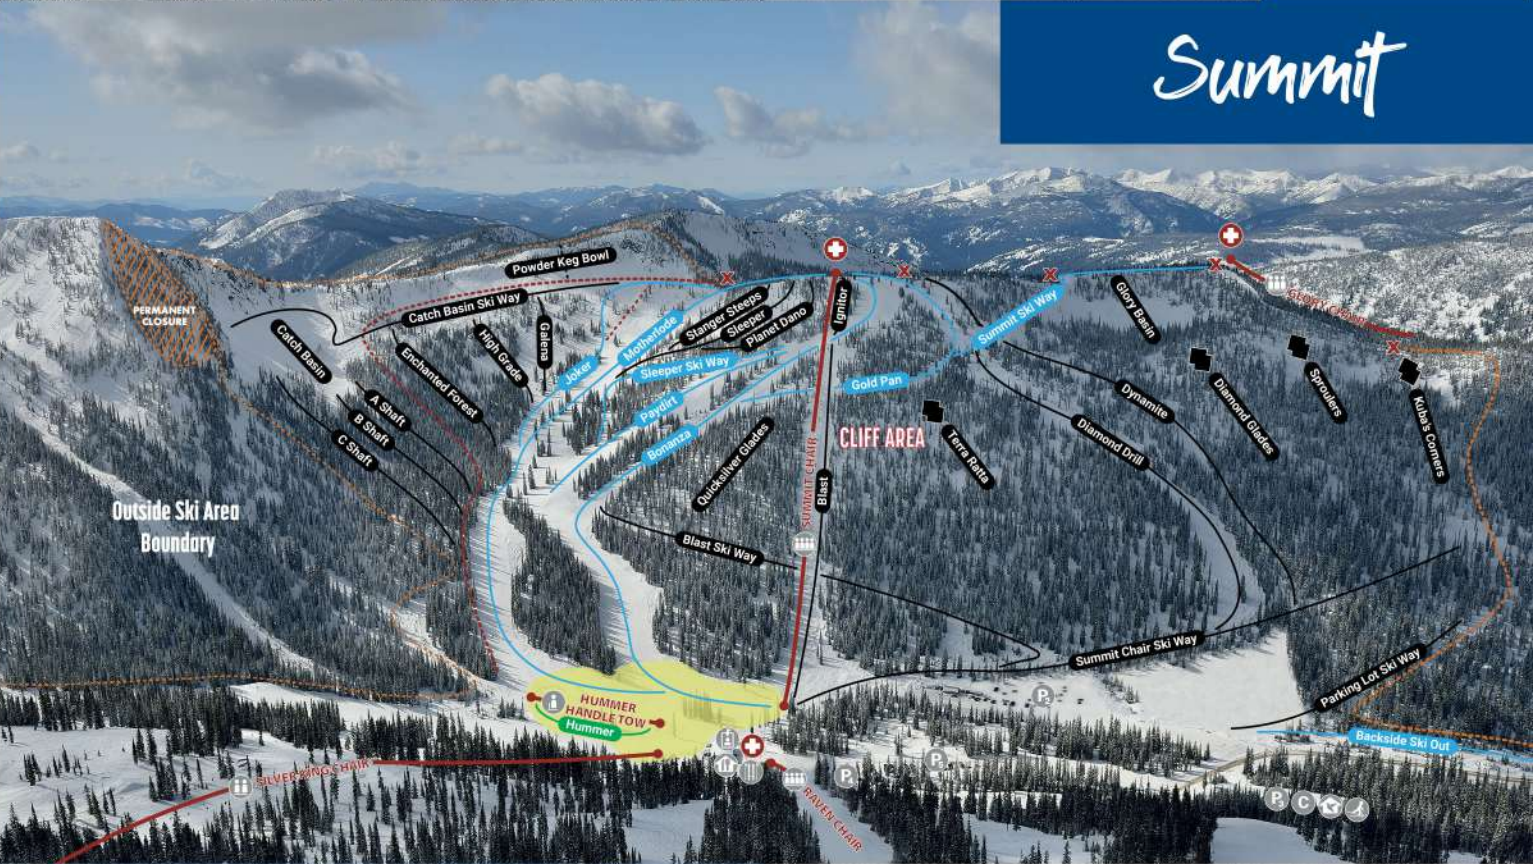

Resort Overview

- Nordic Multi-use Trails
- Hummingbird Lodge
- RV Camping
- Parking
- Day Lodge
- Guest Services
- Skier Services
- Glory Lodge

Raven

- **● Easiest**
  - Quartz Ski Way
  - Silver King Ski Way
  - Upper Concentrator
  - Crystal Ski Way
  - Lower Sluice Box
  - Kootenay Flats
  - Little Mucker
  - Yankee Girl
- **■ More Difficult**
  - Canadian Belle
  - Lower Huckleberry Trail
  - Ymir Ski Way
  - Jackpot
  - Silverledge
  - Upper Sluice Box
  - Racer's Line
  - Yankee Girl
- **◆ Most Difficult**
  - Worth It
  - Secret Chutes
  - Grizzly Glades
  - Upper Huckleberry Trail
  - White Queen Ski Way
  - Whole Lotta Love
  - Nugget Trees
  - Nugget
  - Trolley Tracks
  - Tramline Trees
  - Tramline
  - Fall Line
  - Booster
  - Raven's Nest
  - Concentrator Trees
  - Lower Concentrator
  - Kootenay Belle
  - Rockers
  - Upper Goat's Ski Way
- **◆ Experts Only**
  - Goat's Corner
  - Goat Trees
  - Lower Goat's Ski Way
  - Goat's Ski Out
  - Lower Goat's
  - Jann's Gully
  - False Signal
  - Upper Goat's

- **● Easiest**
- **■ More Difficult**
- **◆ Most Difficult**
- **◆ Experts Only**
- Bootpack
- First Aid
- Terrain Access Gate
- Avalanche Closure Line
- Ski Area Boundary
- Permanent Avalanche Closure Area
- Extra Slow Area

- **● Easiest**
  - Hummer
- **■ More Difficult**
  - Joker
  - Motherlode
  - Sleeper Ski Way
  - Paydirt
  - Bonanza
  - Gold Pan
  - Summit Ski Way
  - Backside Ski Out
- **◆ Most Difficult**
  - Catch Basin
  - C Shaft
  - B Shaft
  - A Shaft
  - Enchanted Forest
  - Catch Basin Ski Way
  - High Grade
- **◆ Experts Only**
  - Powder Keg Bowl
  - Galena
  - Stanger Steeps
  - Sleeper
  - Planet Dano
  - Quicksilver Glades
  - Blast Ski Way
  - Ignitor
  - Blast
  - Diamond Drill
  - Dynamite
  - Glory Basin
  - Summit Chair Ski Way
  - Parking Lot Ski Way
  - Terra Ratta
  - Diamond Glades
  - Sproulers
  - Kuba's Corners

Summit