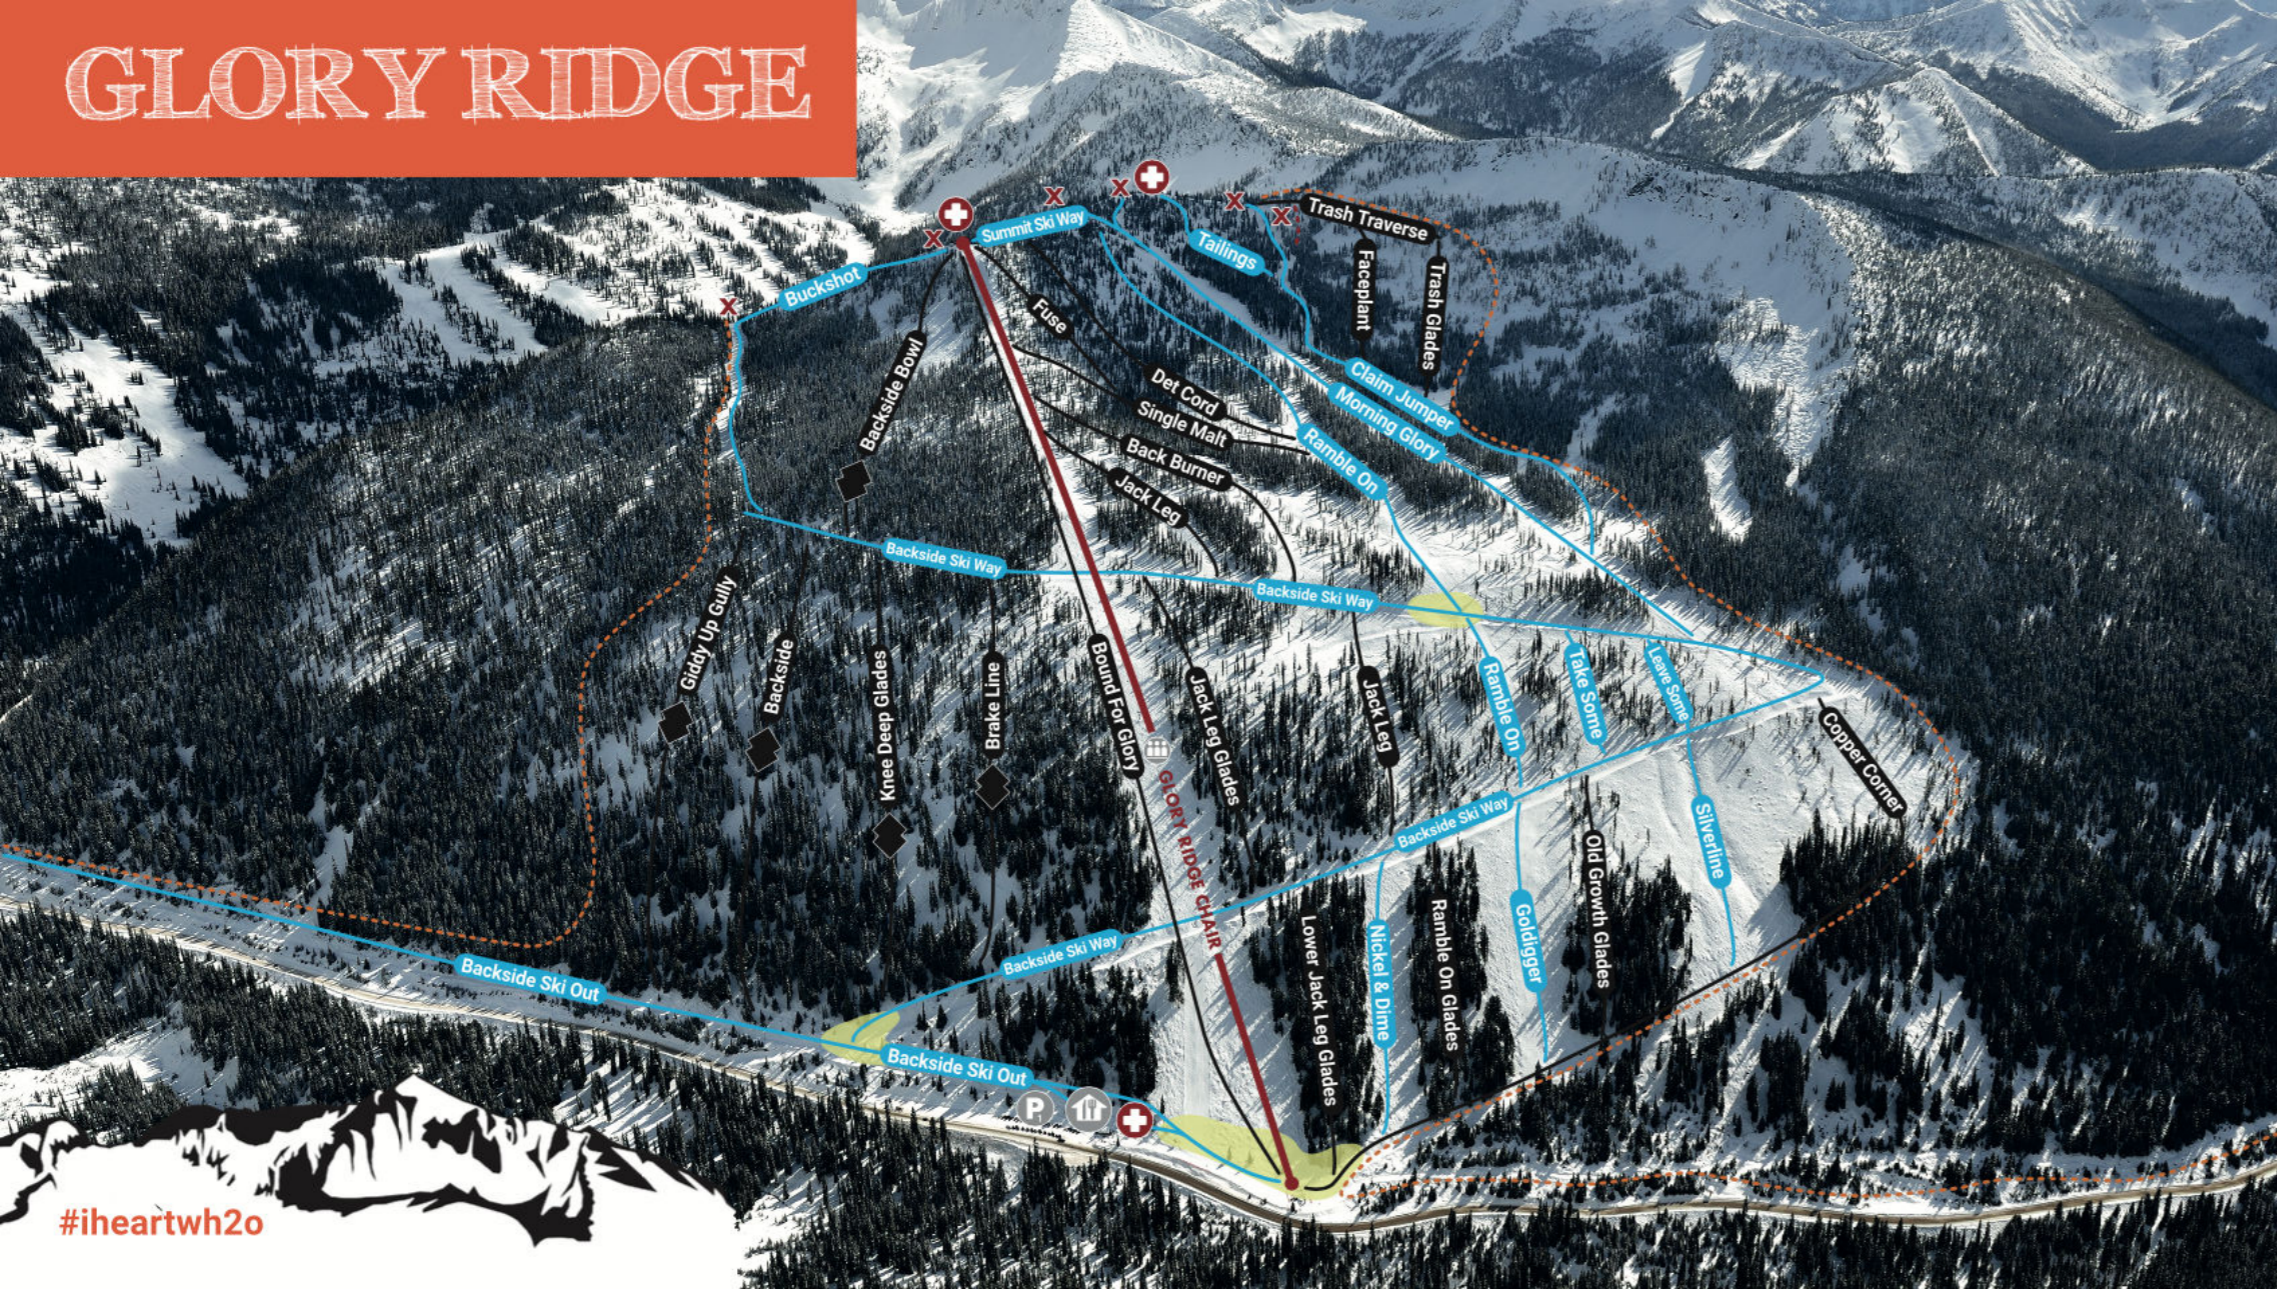

# GLORY RIDGE

- **More Difficult**
- Summit Ski Way
- Tailings
- Claim Jumper
- Morning Glory
- Ramble On
- Backside Ski Way
- Leave Some
- Take Some
- Backside Ski Out
- Nickel & Dime
- Goldigger
- Silverline
- Buckshot

- ◆ **Most Difficult**
- Bound For Glory
- Det Cord

- ◆ **Expert**
- Backside Bowl
- Giddy Up Gully
- Backside
- Knee Deep Glades
- Brake Line

- Fuse
- Single Malt
- Back Burner
- Jack Leg
- Trash Traverse
- Faceplant
- Trash Glades
- Jack Leg Glades
- Lower Jack Leg Glades
- Ramble On Glades
- Old Growth Glades
- Copper Corner