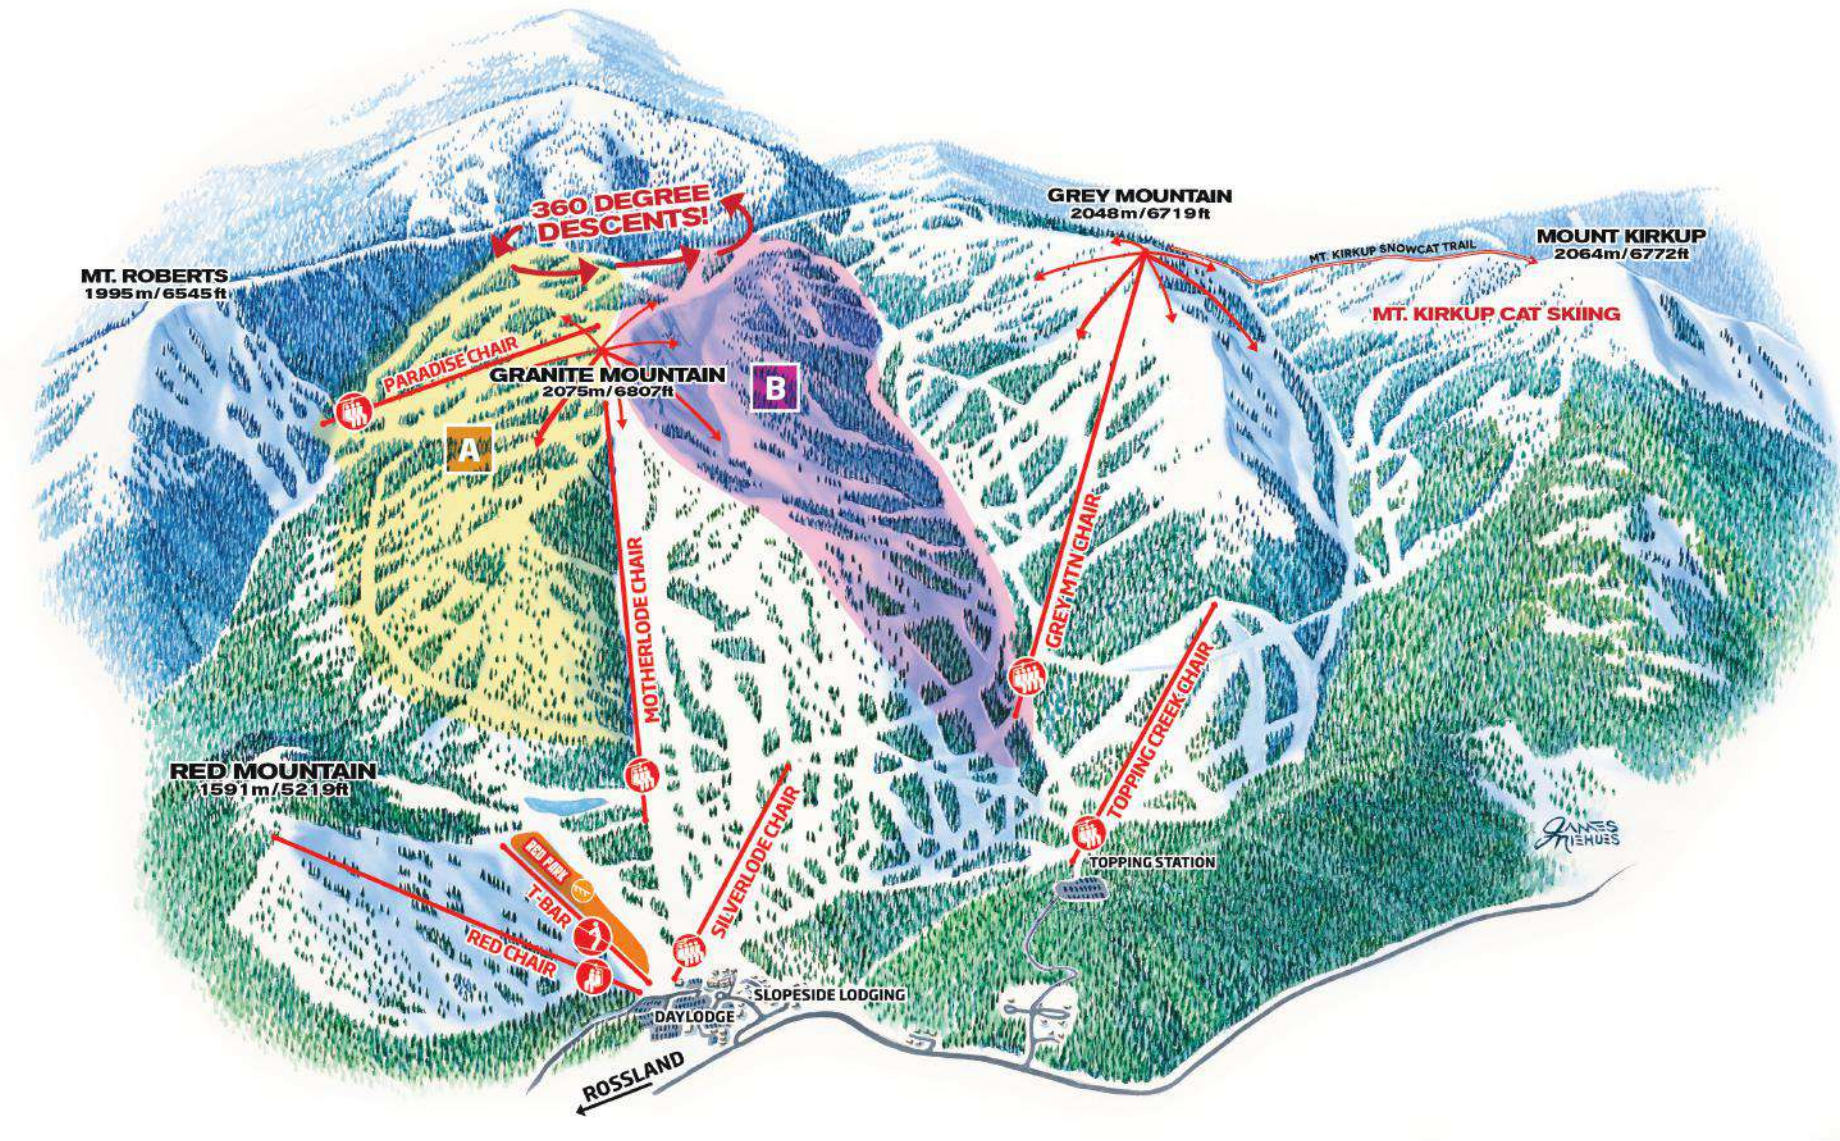

2024/25 TRAIL MAP

Vertical Drop 890m / 2919ft
 Total Skiable Acres 3850 acres
 # of Marked Runs 119
 # of Stashes Countless
 # of Lifts 8
 Beginner 17%
 Intermediate 34%
 Advanced 23%
 Expert 26%

LEGEND

Food & Drink	Rentals	Parking	T-Bar	Triple Chair	Light Touring	Beginner	Advanced	Rockstar Energy Terrain Park	Ski Area Boundary	The Constella Cabins & Clubhouse
Lift Tickets	Get Lost Adventure Centre & Ski School	The Josie	Double Chair	Quad Chair	Red Carpet	Intermediate	Expert	Cliff Area - Open Subject to Snowpack	Out of Bounds	Legacy Training Centre Race Course
RMRL Check-In	Nowhere Special Hostel	First Aid								Flip map for closeup inset
										Flip map for closeup inset