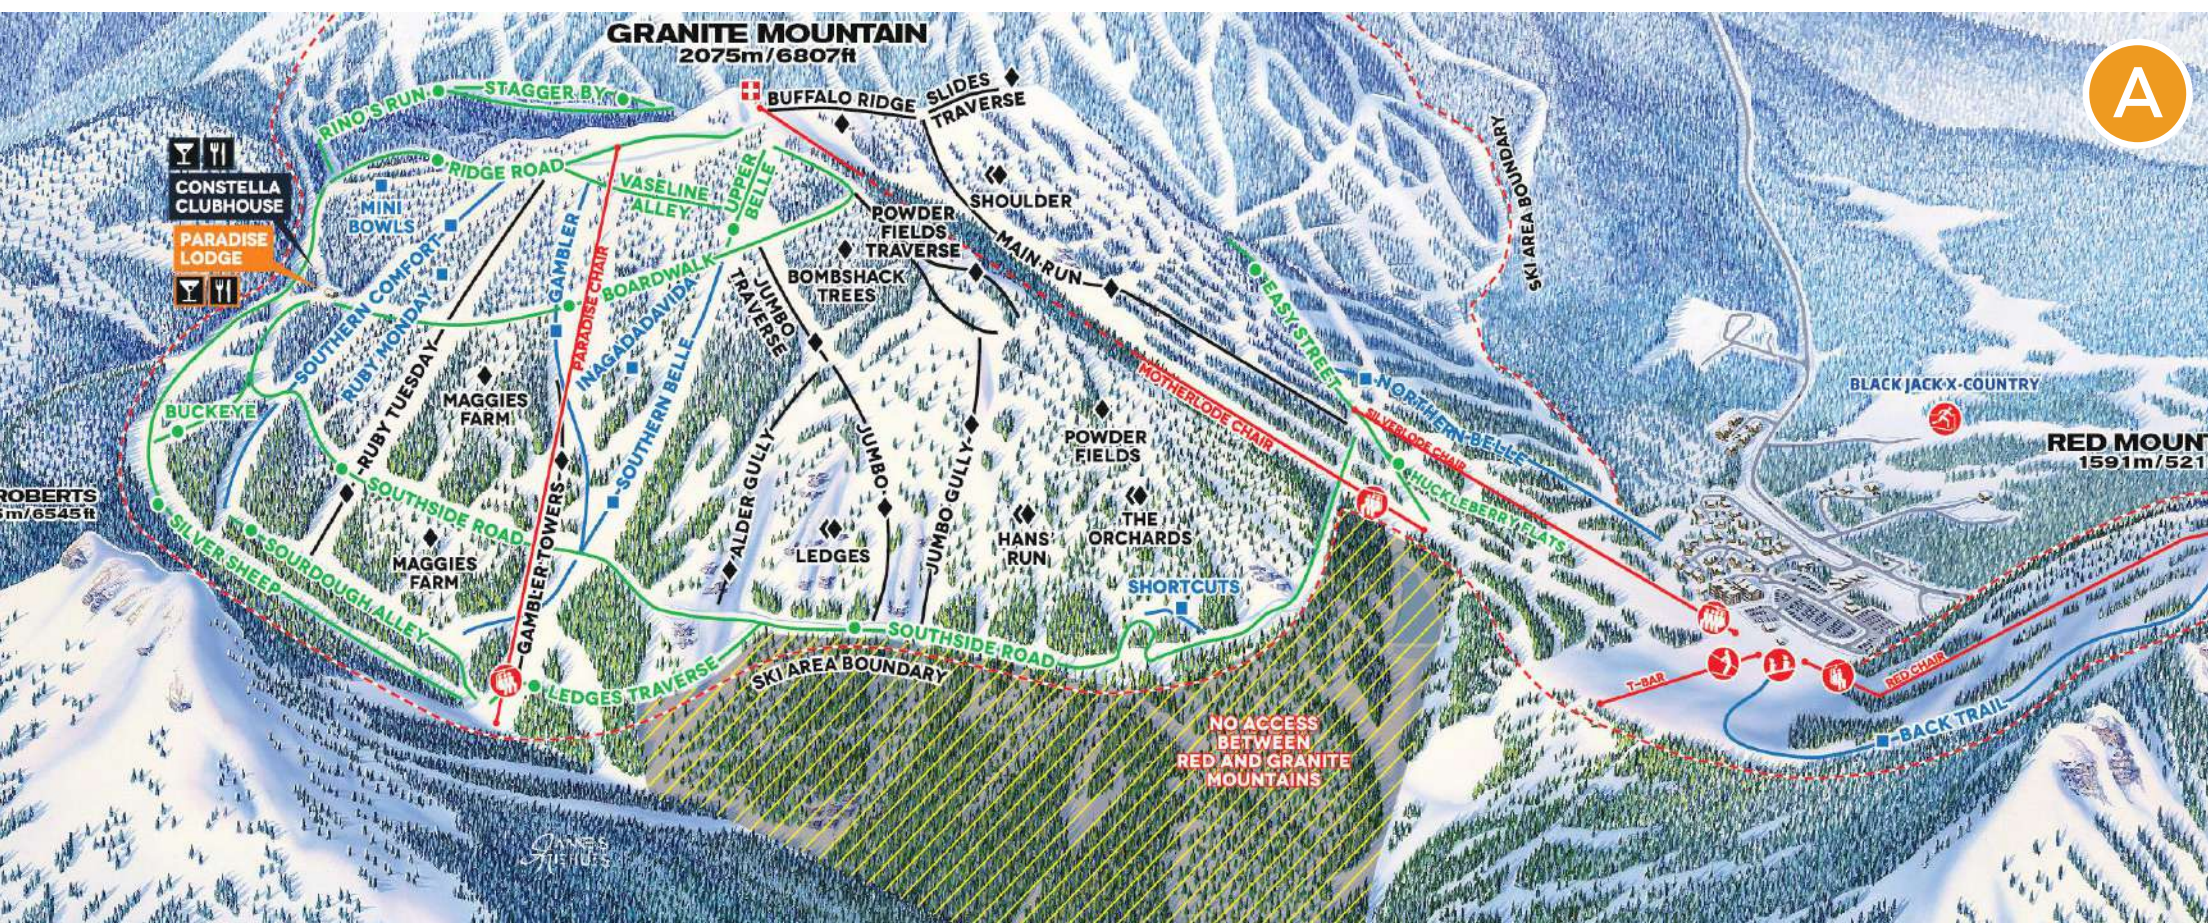

2024/25 TRAIL MAP

Vertical Drop 890m / 2919ft
 Total Skiable Acres 3850 acres
 # of Marked Runs 119
 # of Stashes Countless
 # of Lifts 8
 Beginner 17%
 Intermediate 34%
 Advanced 23%
 Expert 26%

LEGEND

Food & Drink	Rentals	Parking	T-Bar	Triple Chair	Light Touring	Beginner	Advanced	Rockstar Energy Terrain Park	Ski Area Boundary	The Constella Cabins & Clubhouse
Lift Tickets	Get Lost Adventure Centre & Ski School	The Josie	Double Chair	Quad Chair	Red Carpet	Intermediate	Expert	Cliff Area - Open Subject to Snowpack	Out of Bounds	Legacy Training Centre Race Course
RMRL Check-In	Nowhere Special Hostel	First Aid								Flip map for closeup inset
										Flip map for closeup inset