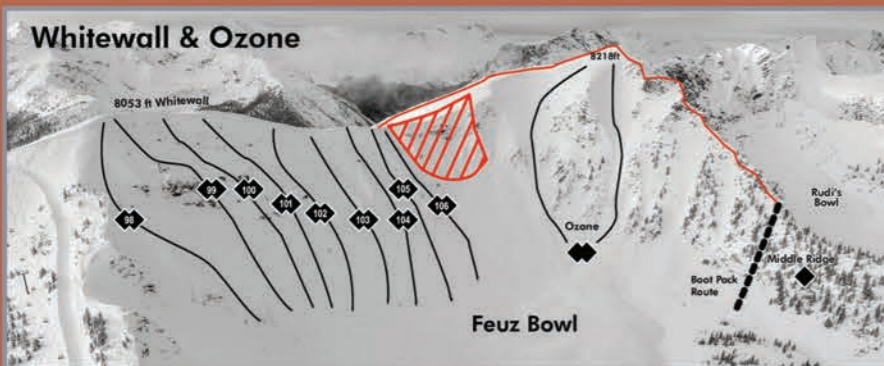

WINTER TRAIL MAP

5 Alpine Bowls • 85+ Inbound Chutes • 120+ Trails
 8,218 ft Top Elevation • 4,314 ft Vertical
 24 ft Average Snowfall • 3,486+ Skiable Resort Acres

Trail Map Legend

- Beginner Skiing Area
- Intermediate Skiing Area
- Slow Skiing Zone
- Area Boundary
- Permanently Closed Area: High Avalanche Hazard
- Beginner Runs
- Intermediate Runs
- Advanced Runs
- ◆ Expert Runs: Hazards Not Marked
- Easiest Way Down
- Boot Pack Route
- Snowshoe Trails
- X-Country Trailhead
- Ski-out to Accommodation
- Grizzly Bear Refuge