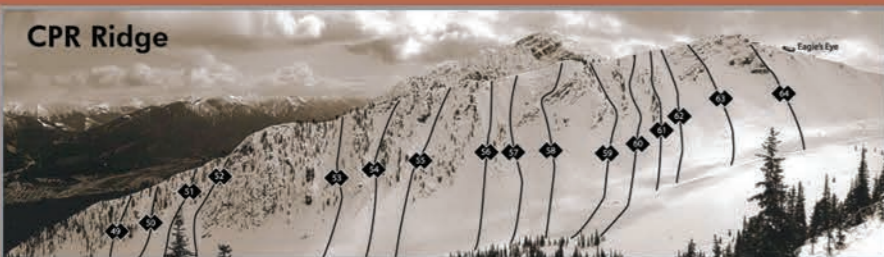

WINTER TRAIL MAP

5 Alpine Bowls • 85+ Inbound Chutes • 120+ Trails
 8,218 ft Top Elevation • 4,314 ft Vertical
 24 ft Average Snowfall • 3,486+ Skiable Resort Acres

Trail Map Legend

- Beginner Skiing Area
- Intermediate Skiing Area
- Slow Skiing Zone
- Area Boundary
- Permanently Closed Area: High Avalanche Hazard
- Beginner Runs
- Intermediate Runs
- Advanced Runs
- ◆ Expert Runs: Hazards Not Marked
- Easiest Way Down
- Boot Pack Route
- Snowshoe Trails
- X-Country Trailhead
- Ski-out to Accommodation
- Grizzly Bear Refuge

- Vertical: 4314ft/1315m
- Top Elevation: 8218ft/2505m
- Base Elevation: 3900 ft/1190 m
- Terrain: 3486 acres
- 5 Alpine Bowls, +85 Inbound Chutes
- Numbered Runs: 129
- Average Snowfall: 300" (762 cm)