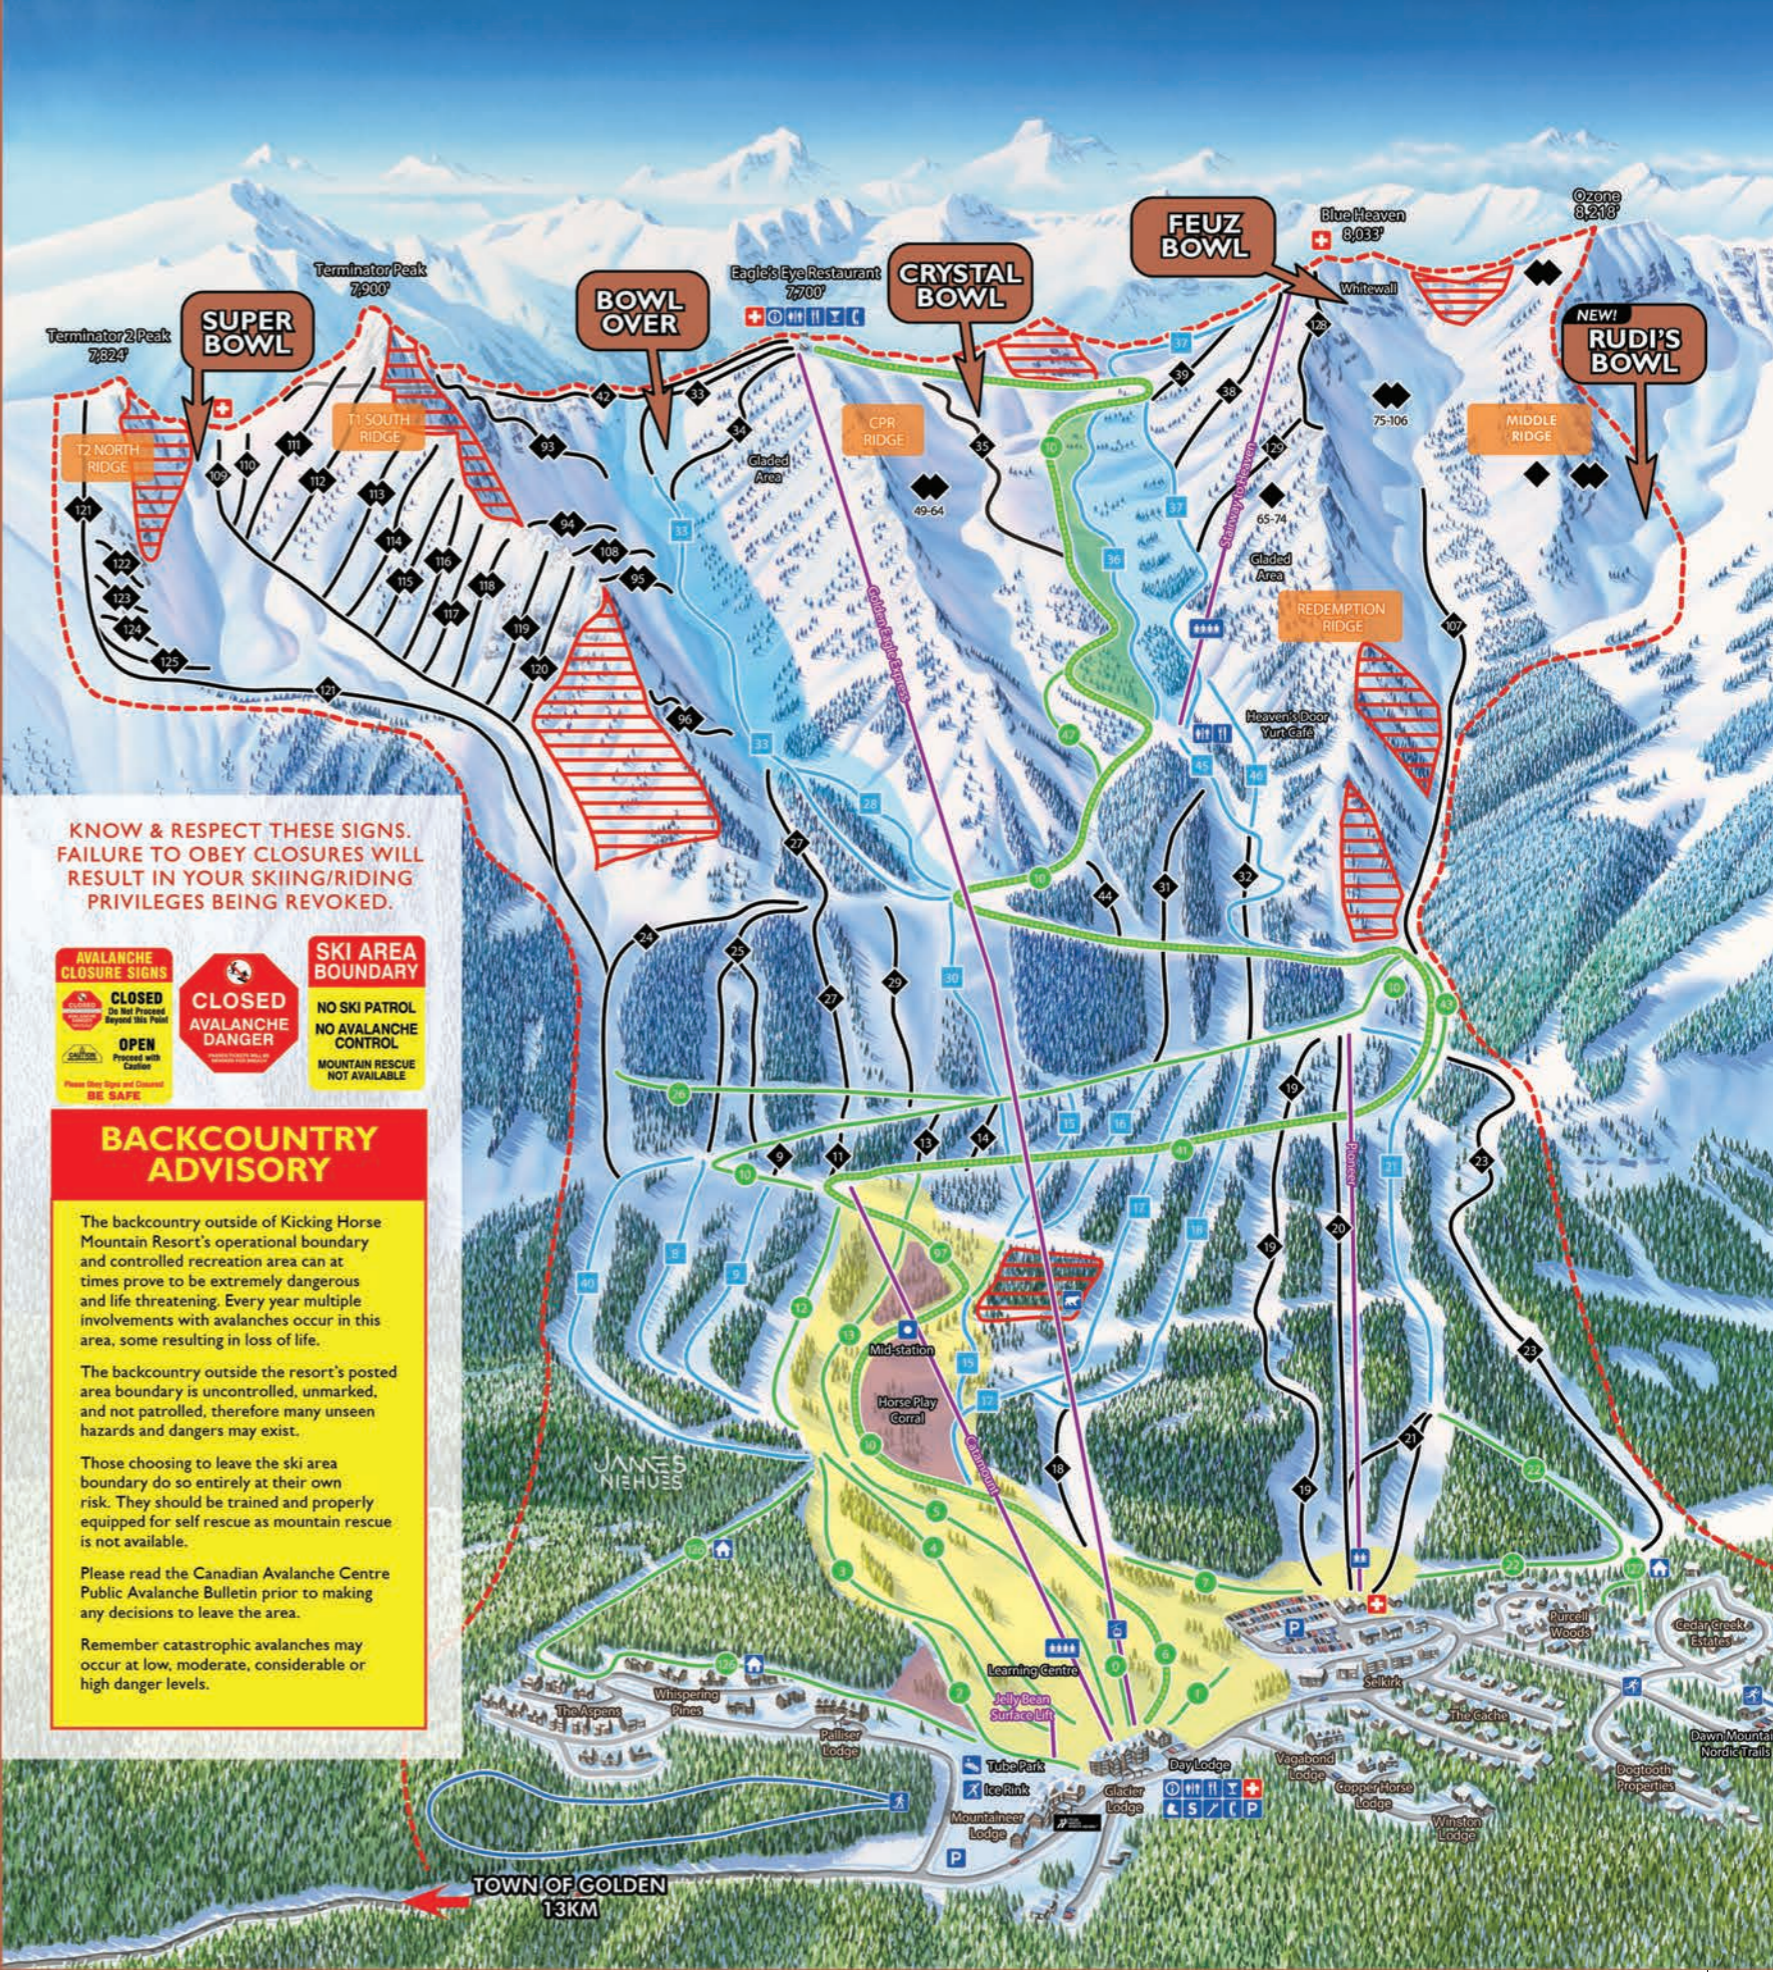

KNOW & RESPECT THESE SIGNS. FAILURE TO OBEY CLOSURES WILL RESULT IN YOUR SKIING/RIDING PRIVILEGES BEING REVOKED.

BACKCOUNTRY ADVISORY

The backcountry outside of Kicking Horse Mountain Resort's operational boundary and controlled recreation area can at times prove to be extremely dangerous and life threatening. Every year multiple involvements with avalanches occur in this area, some resulting in loss of life.

The backcountry outside the resort's posted area boundary is uncontrolled, unmarked, and not patrolled, therefore many unseen hazards and dangers may exist.

Those choosing to leave the ski area boundary do so entirely at their own risk. They should be trained and properly equipped for self rescue as mountain rescue is not available.

Please read the Canadian Avalanche Centre Public Avalanche Bulletin prior to making any decisions to leave the area.

Remember catastrophic avalanches may occur at low, moderate, considerable or high danger levels.

TOWN OF GOLDEN 13KM