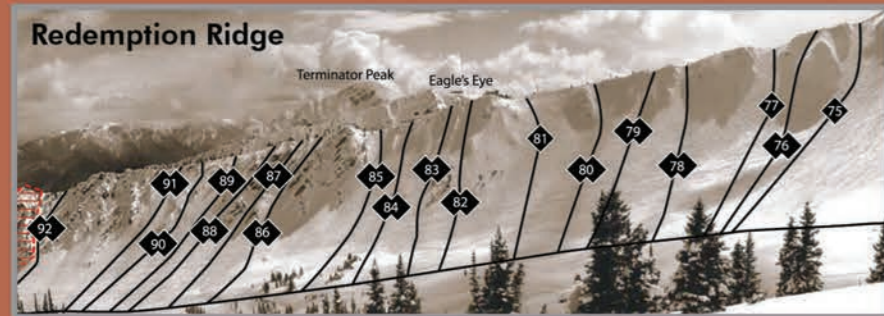

WINTER TRAIL MAP

5 Alpine Bowls • 85+ Inbound Chutes • 120+ Trails
 8,218 ft Top Elevation • 4,314 ft Vertical
 24 ft Average Snowfall • 3,486+ Skiable Resort Acres

Trail Map Legend

- Beginner Skiing Area
- Intermediate Skiing Area
- Slow Skiing Zone
- Area Boundary
- Permanently Closed Area: High Avalanche Hazard
- Beginner Runs
- Intermediate Runs
- Advanced Runs
- ◆ Expert Runs: Hazards Not Marked
- Easiest Way Down
- Boot Pack Route
- Snowshoe Trails
- X-Country Trailhead
- Ski-out to Accommodation
- Grizzly Bear Refuge

- Vertical: 4314ft/1315m
- Top Elevation: 8218ft/2505m
- Base Elevation: 3900 ft/1190 m
- Terrain: 3486 acres
- 5 Alpine Bowls, +85 Inbound Chutes
- Numbered Runs: 129
- Average Snowfall: 300" (762 cm)