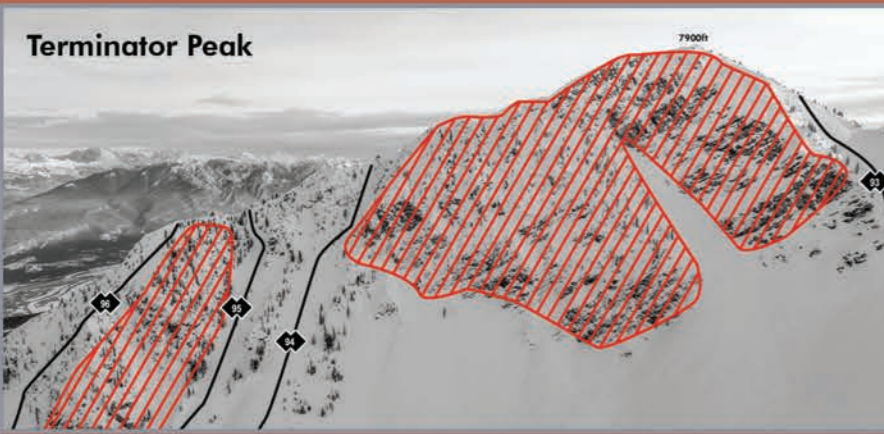

WINTER TRAIL MAP

5 Alpine Bowls • 85+ Inbound Chutes • 120+ Trails
 8,218 ft Top Elevation • 4,314 ft Vertical
 24 ft Average Snowfall • 3,486+ Skiable Resort Acres

Trail Map Legend

- Beginner Skiing Area
- Intermediate Skiing Area
- Slow Skiing Zone
- Area Boundary
- Permanently Closed Area: High Avalanche Hazard
- Beginner Runs
- Intermediate Runs
- Advanced Runs
- ◆ Expert Runs: Hazards Not Marked
- Easiest Way Down
- Boot Pack Route
- Snowshoe Trails
- X-Country Trailhead
- Ski-out to Accommodation
- Grizzly Bear Refuge

- Vertical: 4314ft/1315m
- Top Elevation: 8218ft/2505m
- Base Elevation: 3900 ft/1190 m
- Terrain: 3486 acres
- 5 Alpine Bowls, +85 Inbound Chutes
- Numbered Runs: 129
- Average Snowfall: 300" (762 cm)