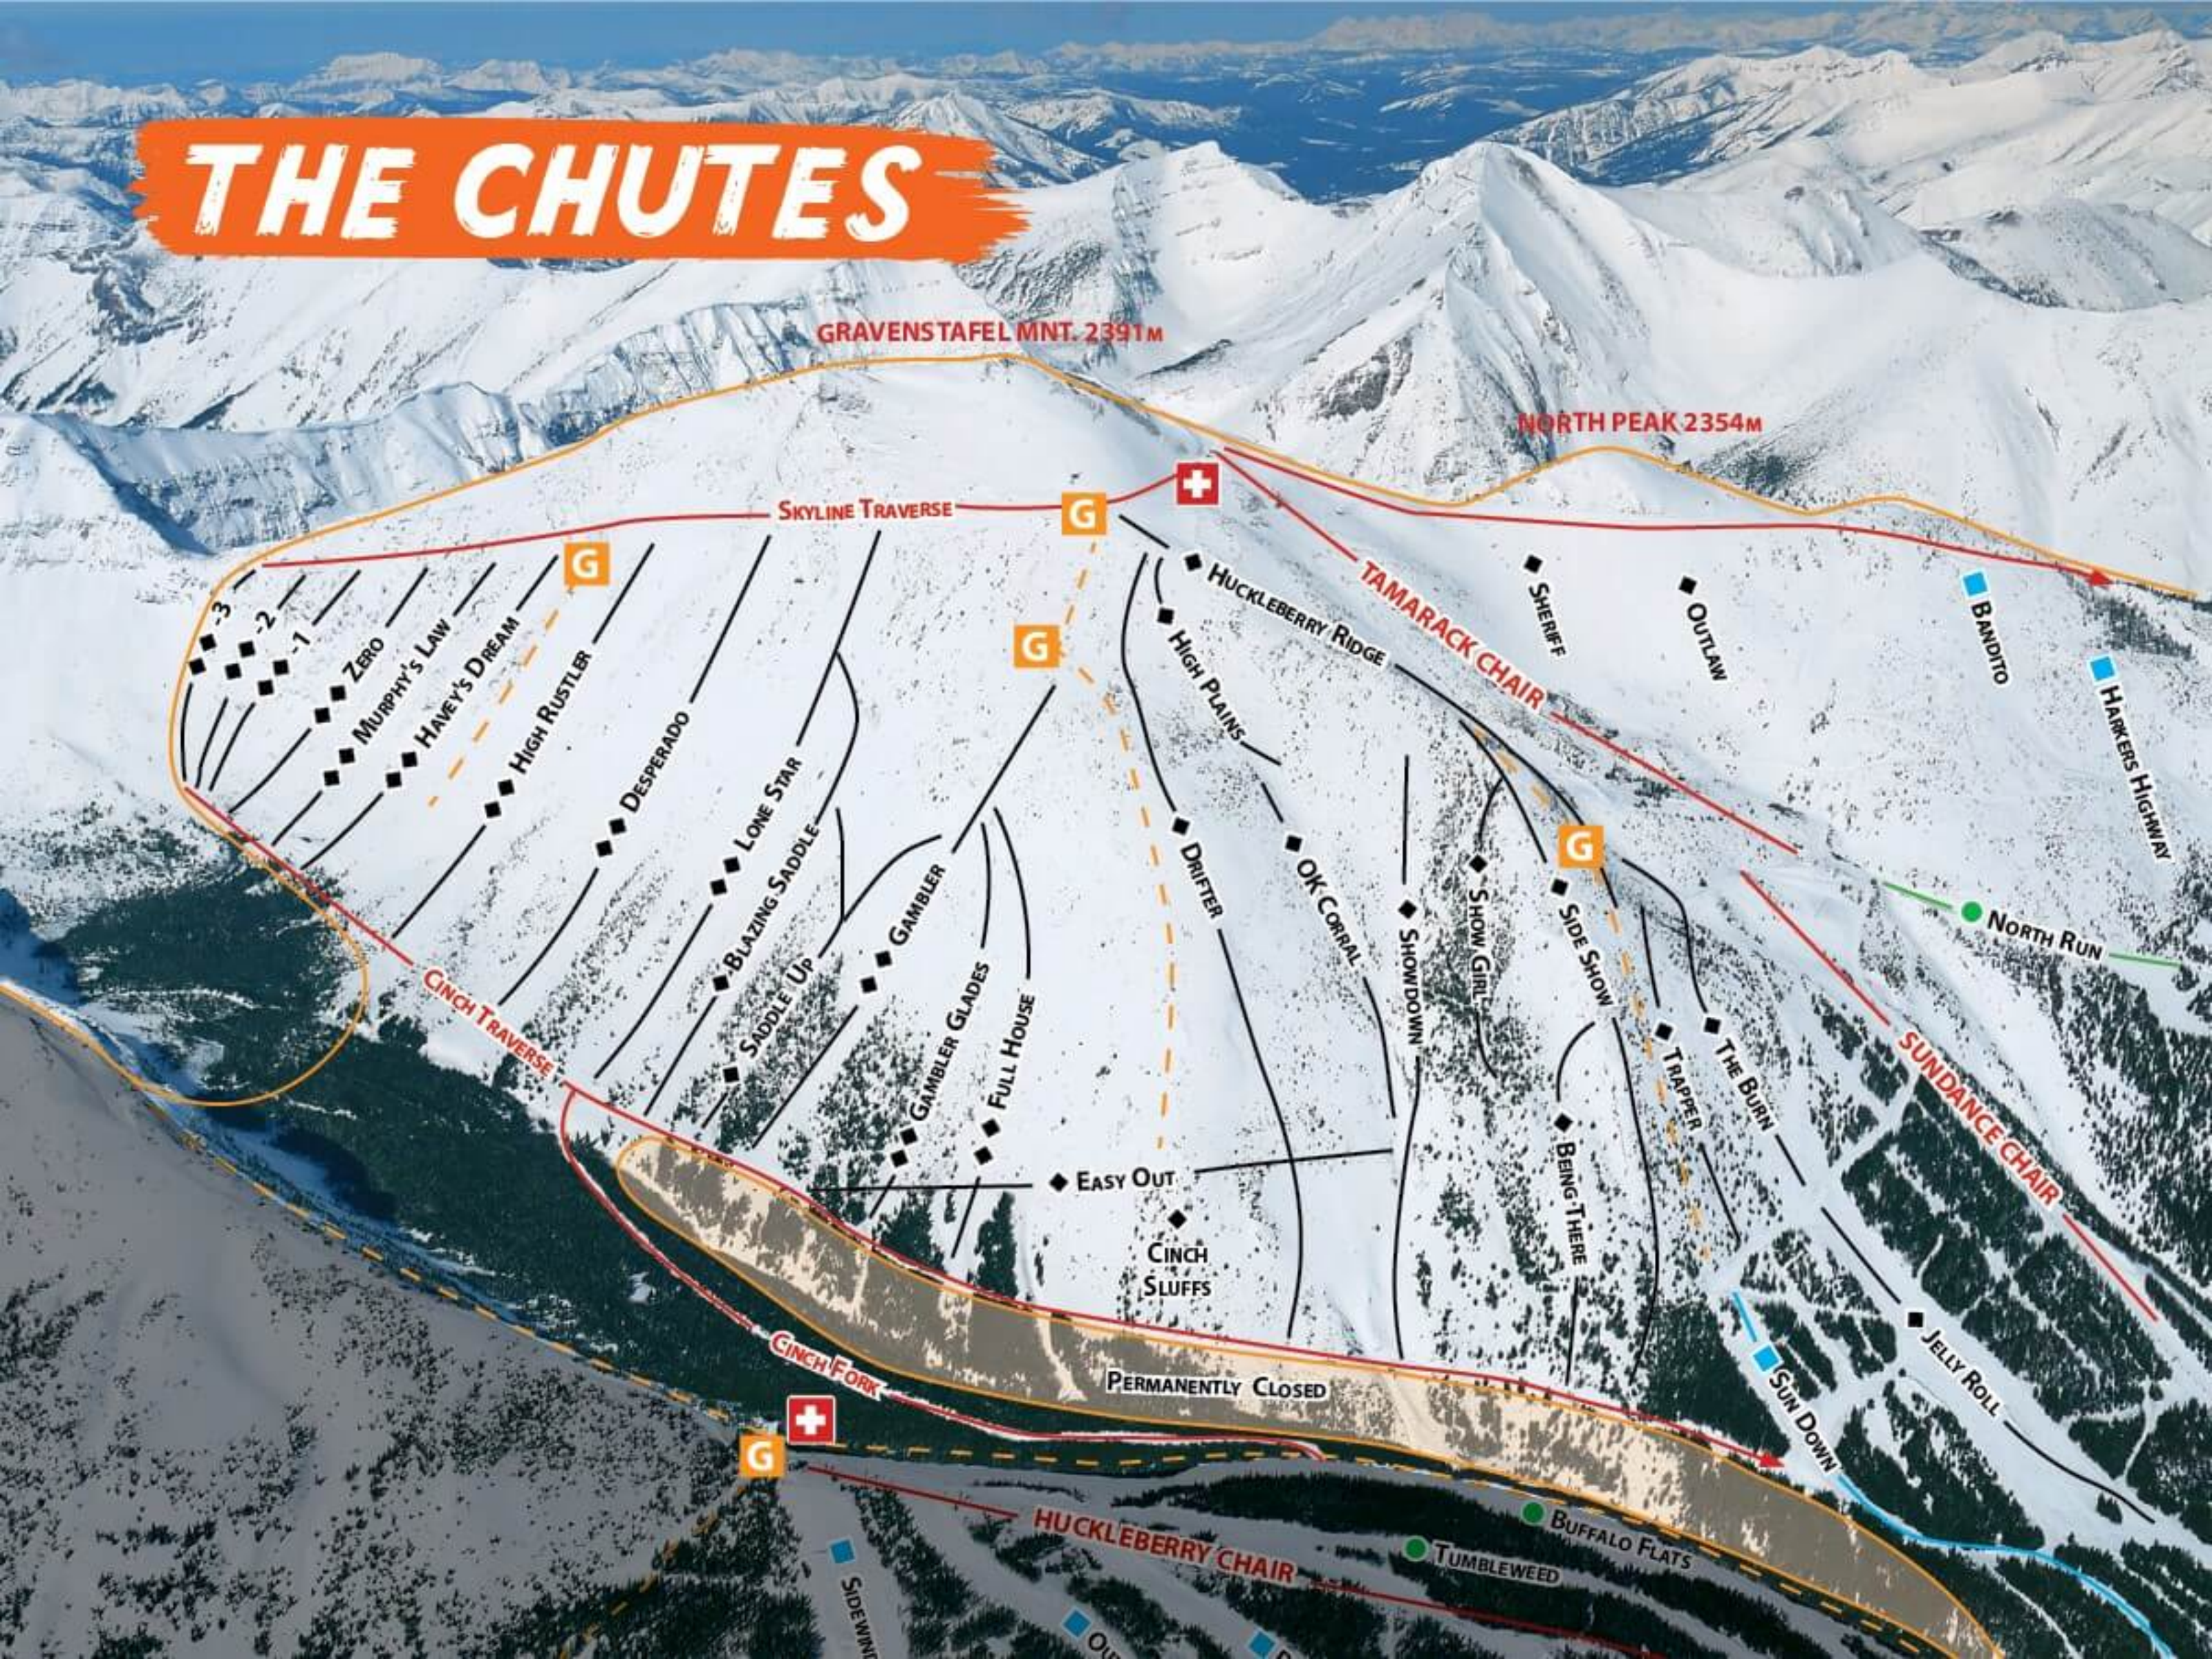

THE CHUTES

GRAVENSTAFEL MNT. 2391M

NORTH PEAK 2354M

SKYLINE TRAVERSE

TAMARACK CHAIR

BANDITO

HARKERS HIGHWAY

3
2
1
ZERO
MURPHY'S LAW
HAVEY'S DREAM
HIGH RUSTLER

DESPERADO

LONE STAR

BLAZING SADDLE

GAMBLER

GAMBLER GLADES

FULL HOUSE

DRIFTER

OK CORRAL

SHOWDOWN

SHOW GIRL

SIDE SHOW

TRAPER

THE BURN

BING T HERE

EASY OUT

CINCH SLUFFS

PERMANENTLY CLOSED

CINCH TRVERSE

CINCH FORK

SUNDANCE CHAIR

SUN DOWN

JELLY ROLL

HUCKLEBERRY CHAIR

BUFFALO FLATS