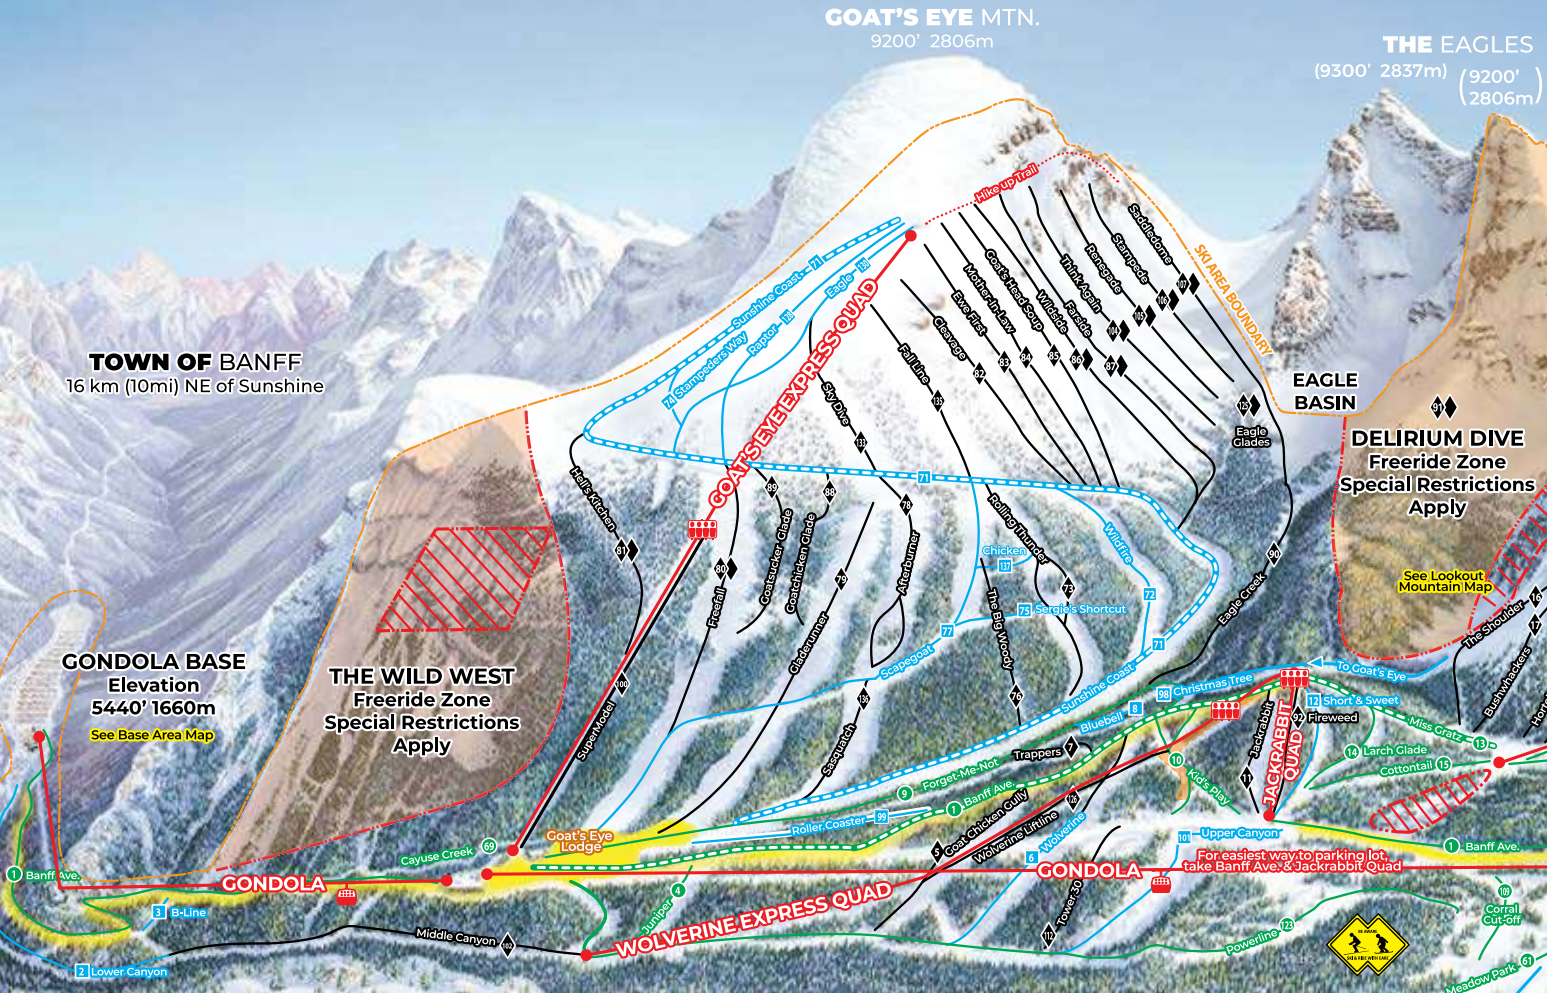

GOAT'S EYE MOUNTAIN

GOAT'S EYE MOUNTAIN

- | | |
|-------------------------|---------------------------|
| ● 1. Banff Avenue | ◆ 83. Ewe First |
| ■ 2. Lower Canyon | ◆ 84. Mother-in-Law |
| ■ 3. B-Line | ◆ 85. Goat's Head Soup |
| ● 4. Juniper | ◆ 86. Wildside |
| ◆ 5. Goat Chicken Gully | ◆ 87. Farside |
| ■ 6. Wolverine | ◆ 88. Goatchicken Glade |
| ◆ 7. Trappers | ◆ 89. Goatsucker Glade |
| ■ 8. Bluebell | ◆ 90. Eagle Creek |
| ● 9. Forget-Me-Not | ◆ 91. Delirium Dive |
| ● 10. Kid's Play | ◆ 92. Fireweed |
| ◆ 11. Jackrabbit | ■ 98. Christmas Tree |
| ■ 12. Short & Sweet | ◆ 100. SuperModel |
| ● 13. Miss Gratz | ■ 101. Upper Canyon |
| ● 14. Larch Glade | ◆ 102. Middle Canyon |
| ● 15. Cottontail | ◆ 104. Think Again |
| ◆ 16. The Shoulder | ◆ 105. Renegade |
| ◆ 17. Bushwhackers | ◆ 106. Stampede |
| ● 61. Meadow Park | ◆ 107. Saddledome |
| ● 69. Cayuse Creek | ● 109. Corral Cut-off |
| ■ 71. Sunshine Coast | ◆ 112. Tower 30 |
| ■ 72. Wildfire | ● 123. Powerline |
| ◆ 73. Rolling Thunder | ◆ 125. Eagle Glades |
| ■ 74. Stampede's Way | ◆ 126. Wolverine Liftline |
| ■ 75. Sergie's Shortcut | ■ 128. Raptor |
| ◆ 76. The Big Woody | ■ 130. Eagle |
| ■ 77. Scapegoat | ◆ 133. Sky Dive |
| ◆ 78. Afterburner | ◆ 135. Fall Line |
| ◆ 79. Gladerunner | ◆ 136. Sasquatch |
| ◆ 80. Freerfall | ■ 137. Chicken |
| ◆ 81. Hell's Kitchen | |
| ◆ 82. Cleavage | |