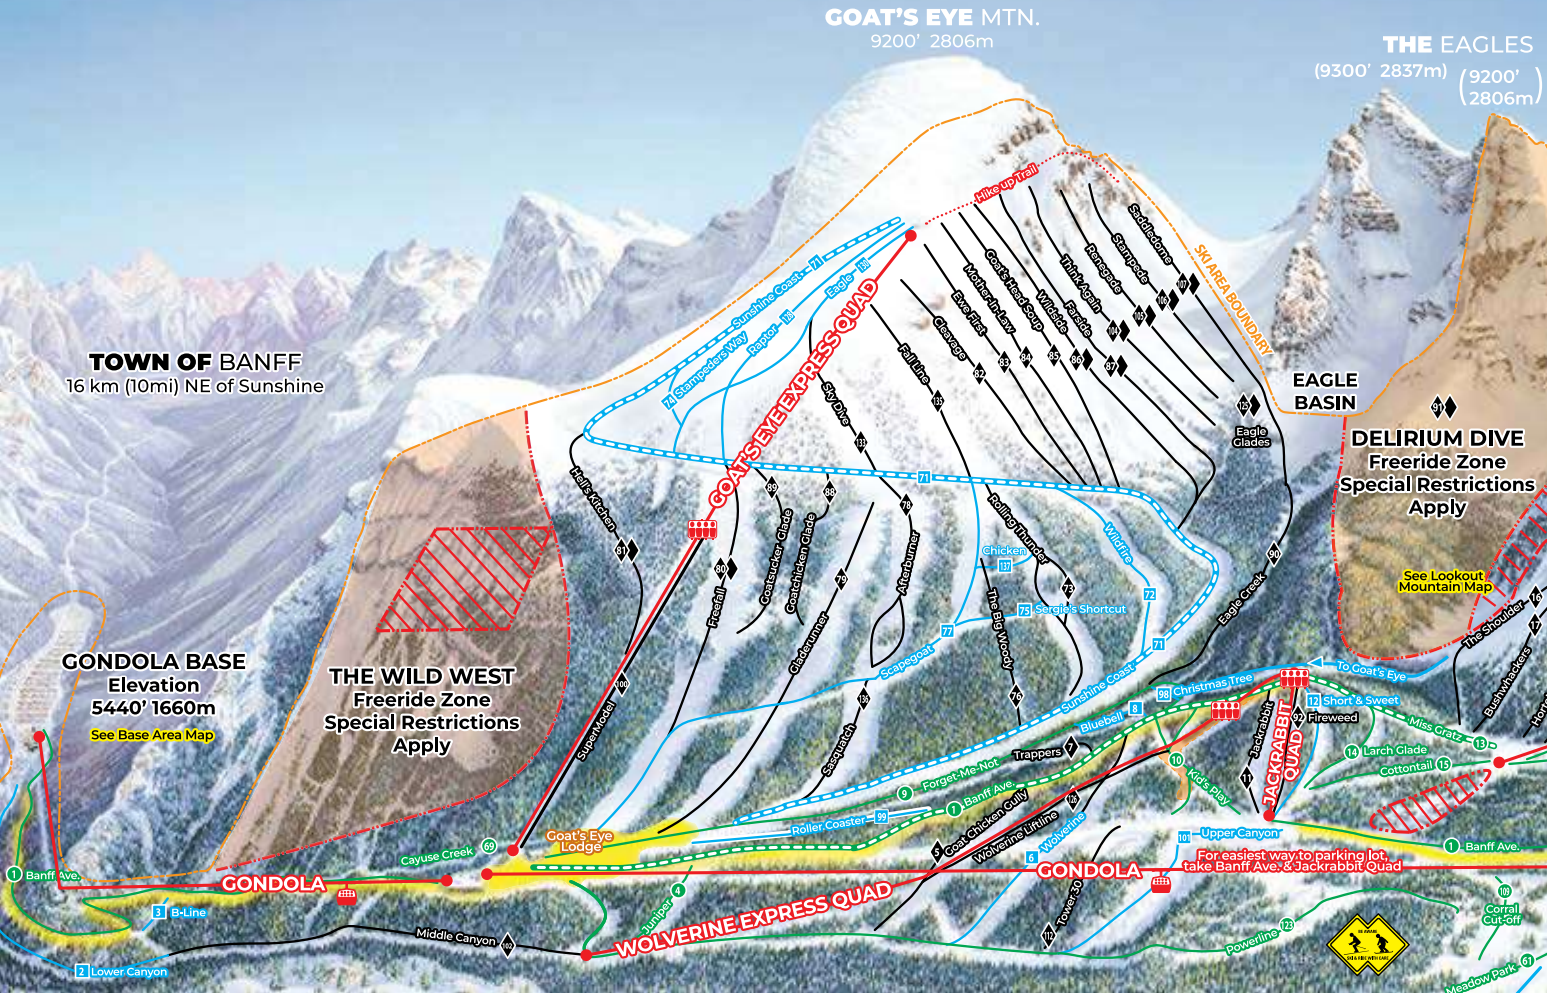

GOAT'S EYE MOUNTAIN

GOAT'S EYE MOUNTAIN

- | | |
|-------------------------|---------------------------|
| ● 1. Banff Avenue | ◆ 83. Ewe First |
| ■ 2. Lower Canyon | ◆ 84. Mother-in-Law |
| ■ 3. B-Line | ◆ 85. Goat's Head Soup |
| ● 4. Juniper | ◆ 86. Wildside |
| ◆ 5. Goat Chicken Gully | ◆ 87. Farside |
| ■ 6. Wolverine | ◆ 88. Goatchicken Glade |
| ■ 7. Trappers | ◆ 89. Goatsucker Glade |
| ■ 8. Bluebell | ◆ 90. Eagle Creek |
| ● 9. Forget-Me-Not | ◆ 91. Delirium Dive |
| ● 10. Kid's Play | ◆ 92. Fireweed |
| ◆ 11. Jackrabbit | ■ 98. Christmas Tree |
| ■ 12. Short & Sweet | ◆ 100. SuperModel |
| ● 13. Miss Gratz | ■ 101. Upper Canyon |
| ● 14. Larch Glade | ◆ 102. Middle Canyon |
| ● 15. Cottontail | ◆ 104. Think Again |
| ◆ 16. The Shoulder | ◆ 105. Renegade |
| ◆ 17. Bushwhackers | ◆ 106. Stampede |
| ● 61. Meadow Park | ◆ 107. Saddledome |
| ● 69. Cayuse Creek | ● 109. Corral Cut-off |
| ■ 71. Sunshine Coast | ◆ 112. Tower 30 |
| ■ 72. Wildfire | ● 123. Powerline |
| ◆ 73. Rolling Thunder | ◆ 125. Eagle Glades |
| ■ 74. Stampede's Way | ◆ 126. Wolverine Liftline |
| ■ 75. Sergie's Shortcut | ■ 128. Raptor |
| ◆ 76. The Big Woody | ■ 130. Eagle |
| ■ 77. Scapegoat | ◆ 133. Sky Dive |
| ◆ 78. Afterburner | ◆ 135. Fall Line |
| ◆ 79. Gladerunner | ◆ 136. Sasquatch |
| ◆ 80. Freefall | ■ 137. Chicken |
| ◆ 81. Hell's Kitchen | |
| ◆ 82. Cleavage | |