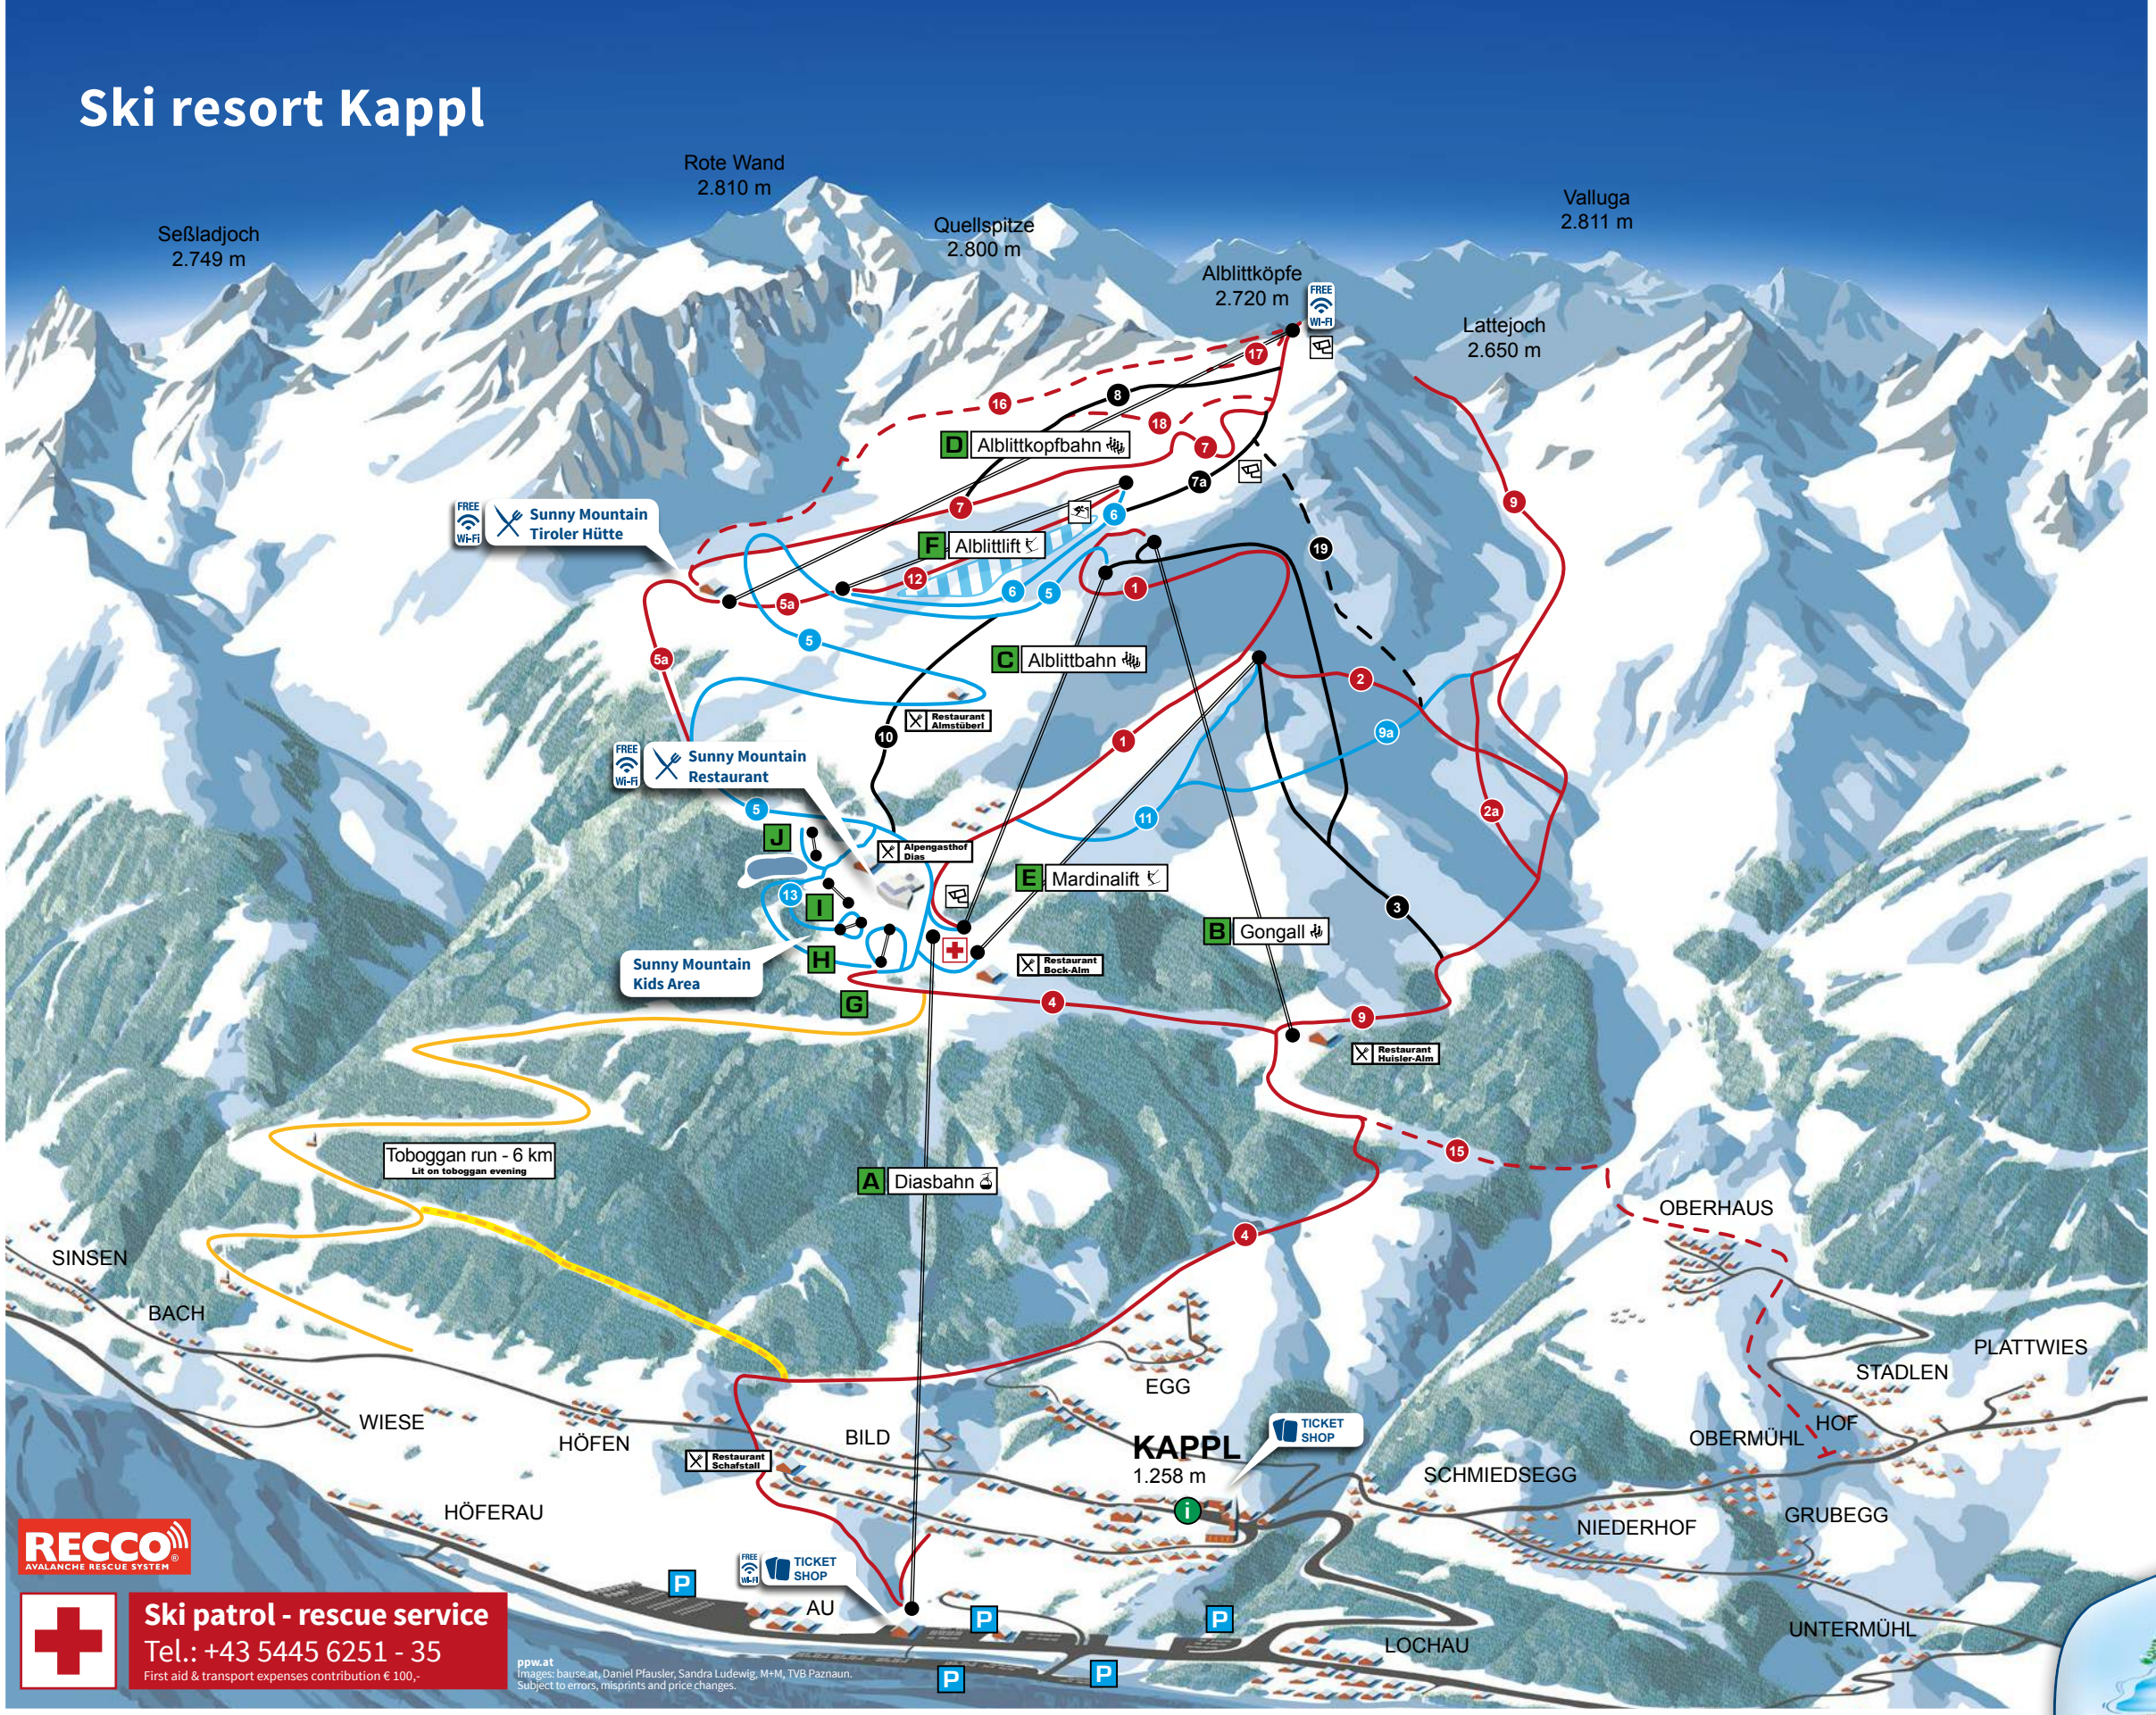

Key - general map

- Easy piste
- Medium piste
- Difficult piste
- Fun park
- Ski route
- Piste number
- Floodlit toboggan run
- Only open on toboggan evenings
- Race course with timekeeping
- Restaurant
- Free Wi-Fi
- Panoramic camera

Sunny Mountain Children's offering

- 1 Sunny Mountain Restaurant and visitors' kindergarten
- 2 Ski school and ski kindergarten
- 3 Access tunnel (with picture gallery)
- 4 Meeting point
- 5 Ski merry-go-round
- 6 Covered 'magic carpet' Flaxi III
- 7 Flaxi ski run (corresponds to piste 13)
- 8 Covered 'magic carpet' Flaxi IV
- 9 Kids' practice area
- 10 Covered 'magic carpet' Flaxi II
- 11 Reservoir
- 12 Arches area
- 13 Wave track
- 14 Mogul run
- 15 Dias cable car station
- 16 Alblittbahn cable car
- 17 Covered 'magic carpet' Flaxi I

Bergbahnen Kappl

10 ski lifts – total length of pistes: 42 km – 6 km toboggan run
freeride hotspot – funpark – racing track

Freeride Hotspot
First Line Experience

First tracks in the snow
Every Monday starting already at 8 AM

Getting to Kappl

Sunny Mountain Restaurant & Tiroler Hütte
The right offer for every kind of hunger!

Toboggan run - length 6 km
Daily tobogganing fun for all ages!

Kappl in the summer - Sunny Mountain Adventure Park
Visit us in summer - great highlights for adults and children are waiting for you!