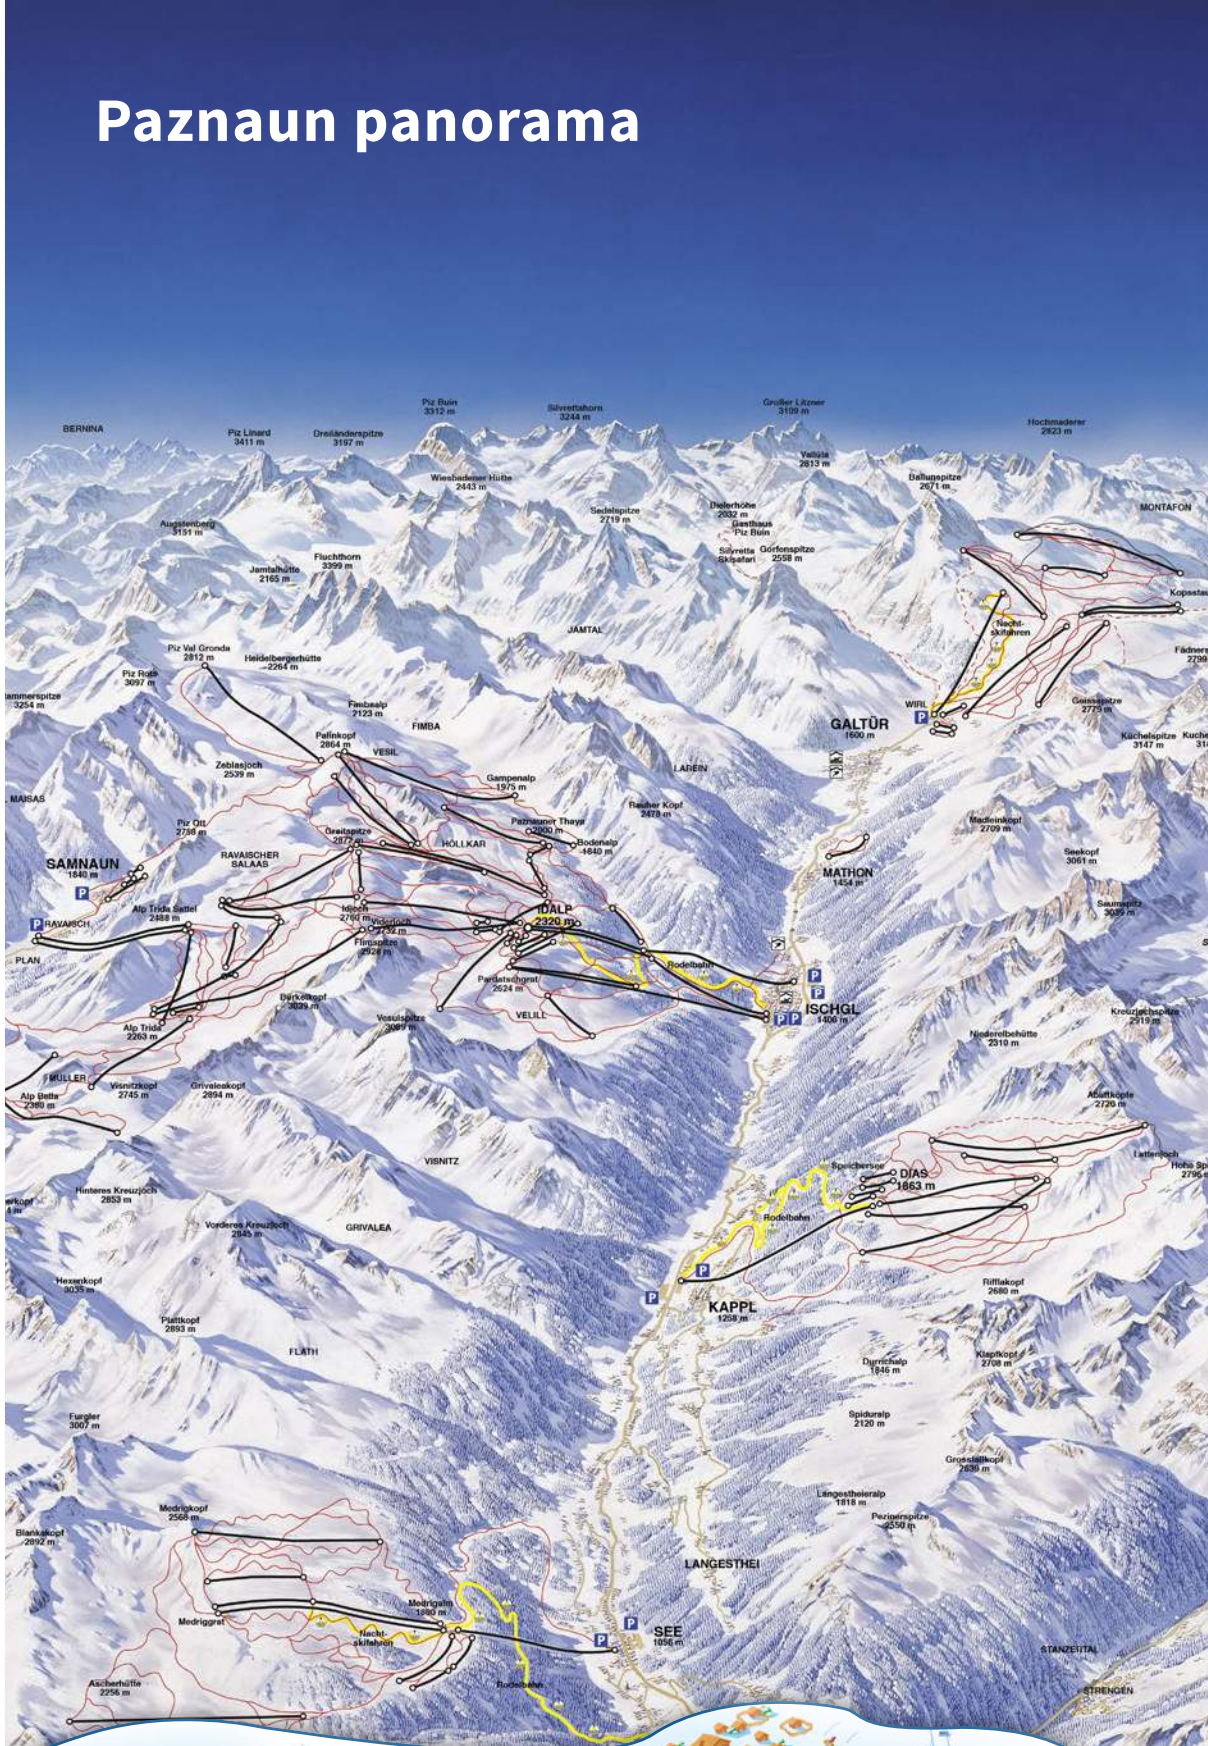

Visit us on facebook: facebook.com/kapptirol