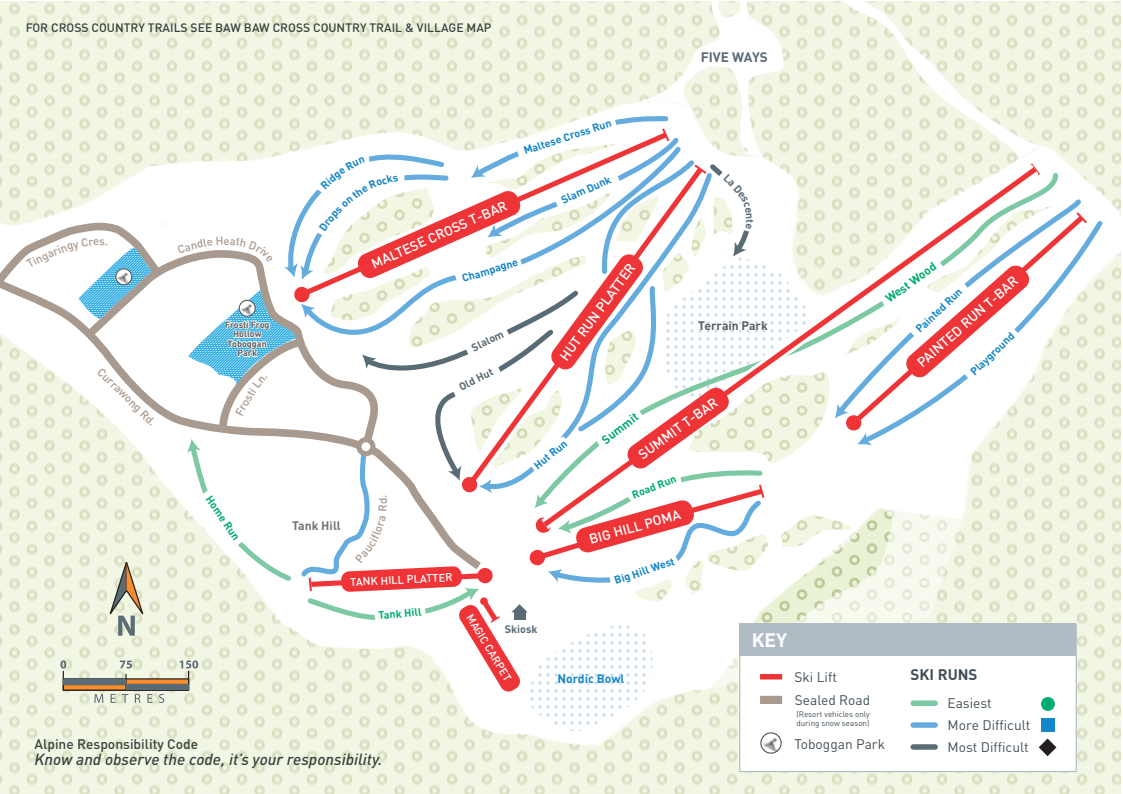

FOR CROSS COUNTRY TRAILS SEE BAW BAW CROSS COUNTRY TRAIL & VILLAGE MAP

FIVE WAYS

Tingaringy Cres.

Candle Heath Drive

Frosti Frog Hollow Toboggan Park

Currawong Rd.

Frosti Ln.

Home Run

Tank Hill

Pauciflora Rd.

Skiosk

Nordic Bowl

Terrain Park

Maltese Cross Run

MALTESE CROSS T-BAR

Slam Dunk

Champagne

Slalom

Old Hut

HUT RUN PLATTER

Hut Run

Summit

SUMMIT T-BAR

Road Run

Painted Run

Playground

KEY

Ski Lift

Sealed Road  
(Resort vehicles only during snow season)

Toboggan Park

SKI RUNS

Easiest