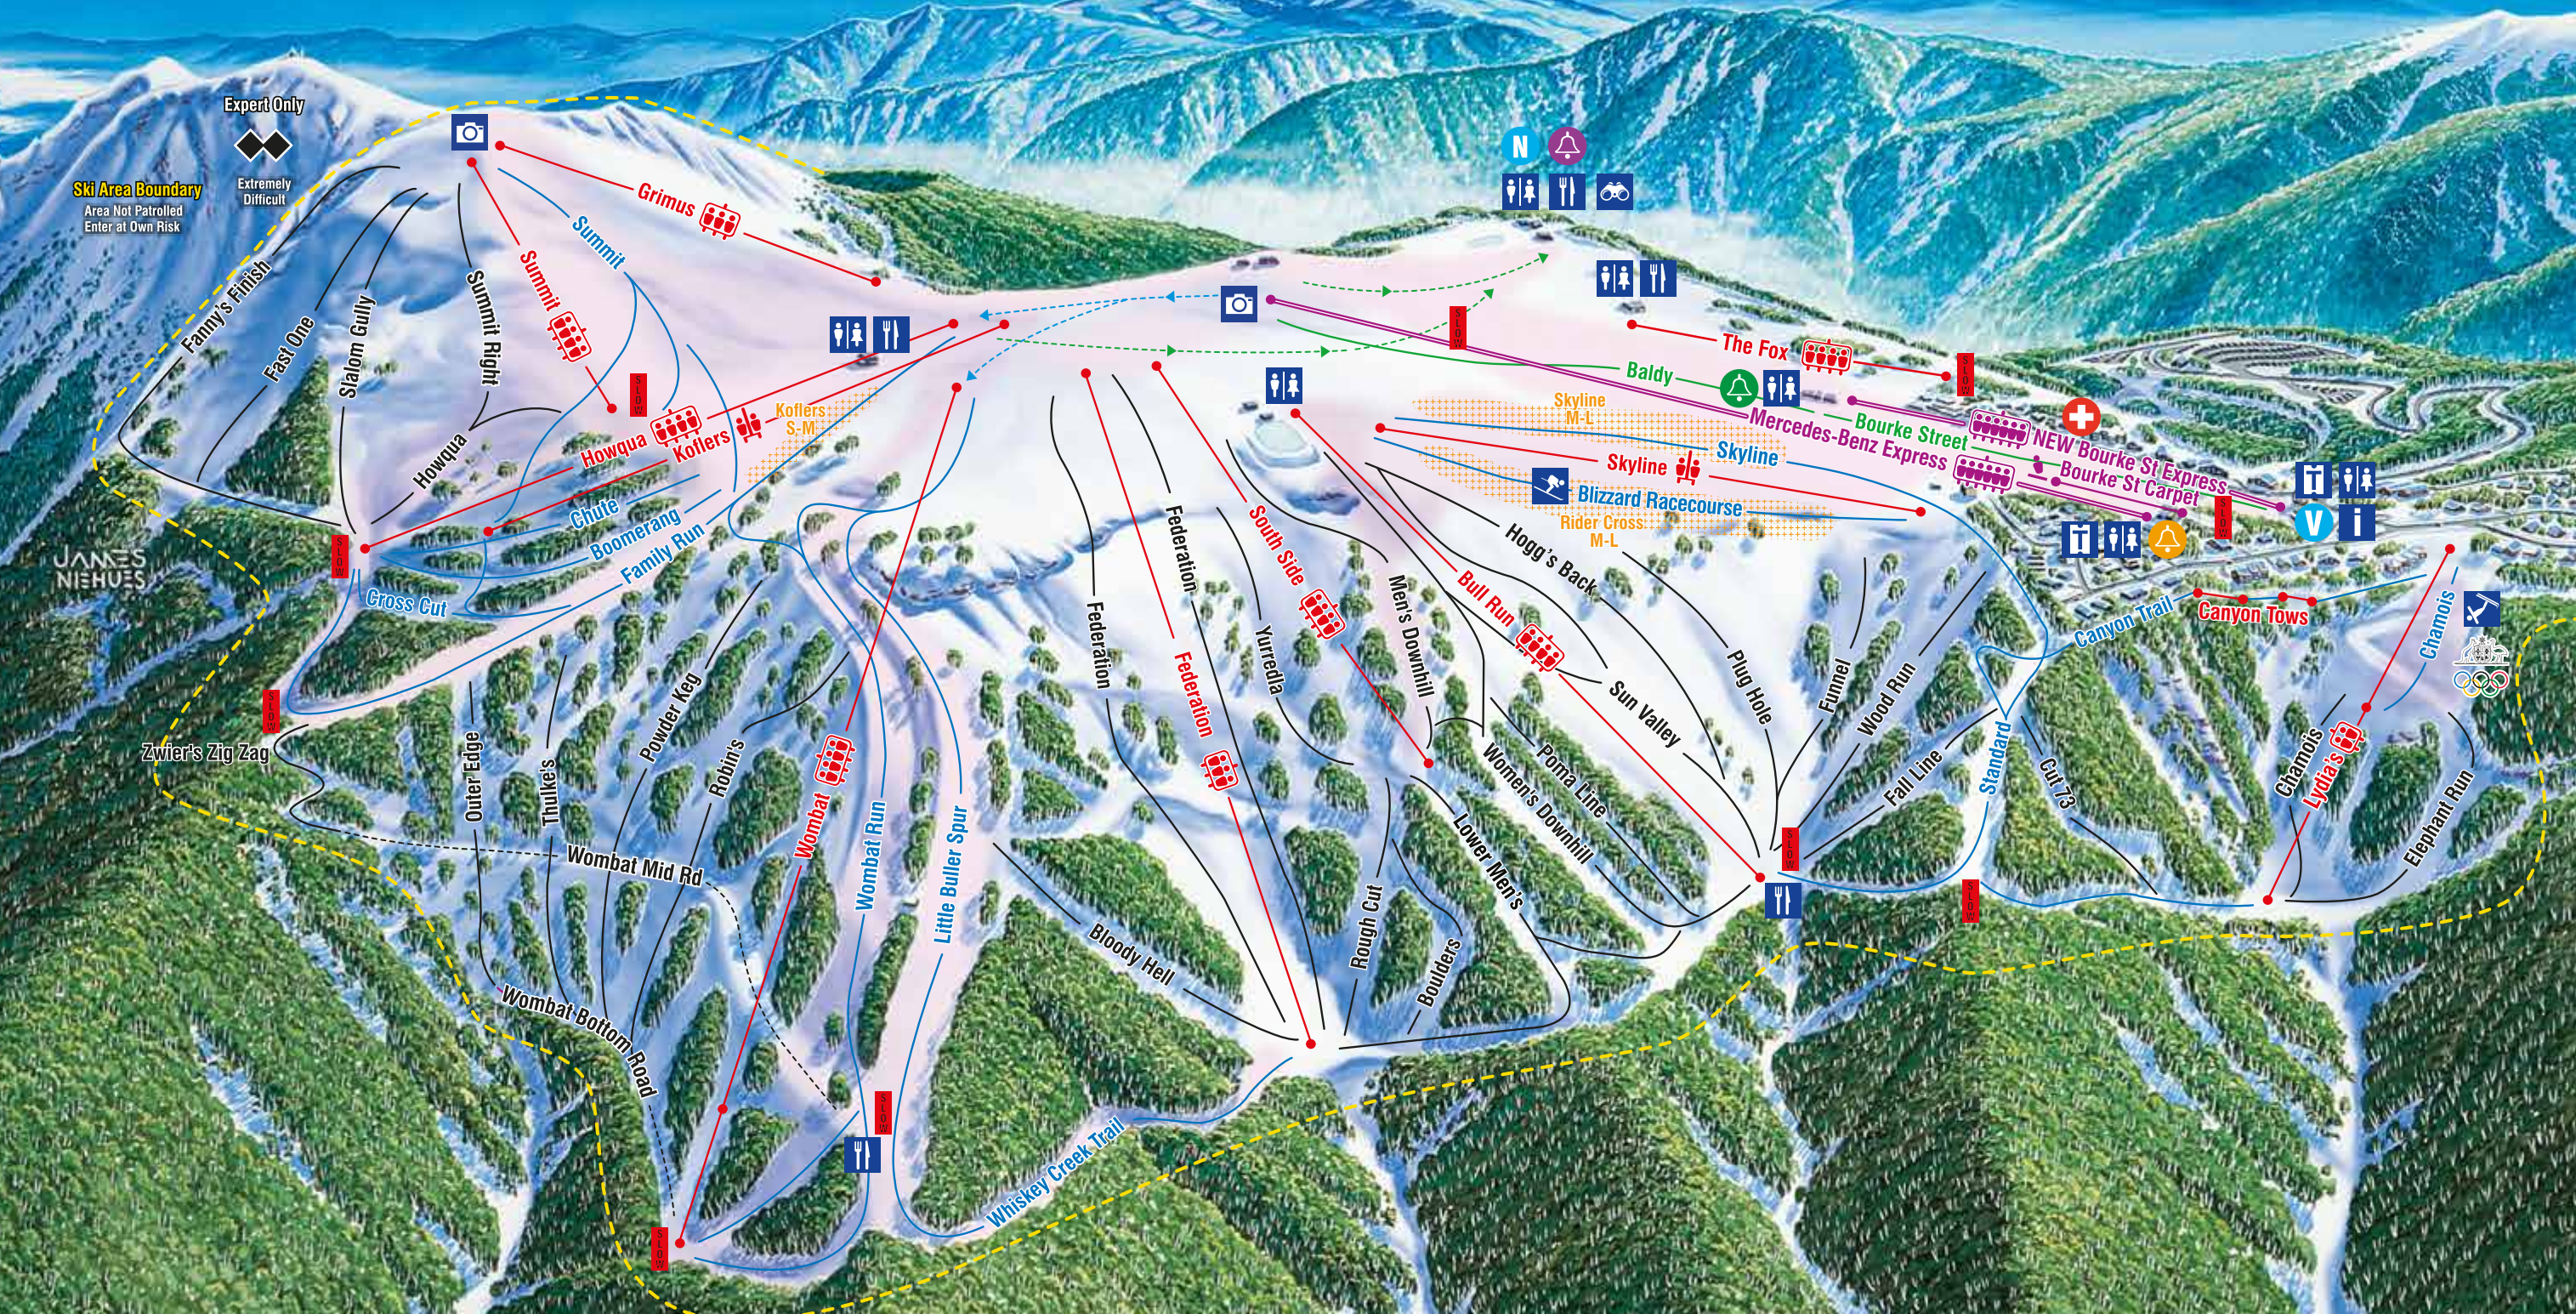

SOUTHERN SLOPES

Ski Area Boundary
Area Not Patrolled
Enter at Own Risk

Expert Only

Extremely Difficult

JAMES NIEHUES

Wombat Bottom Road

Whiskey Creek Trail