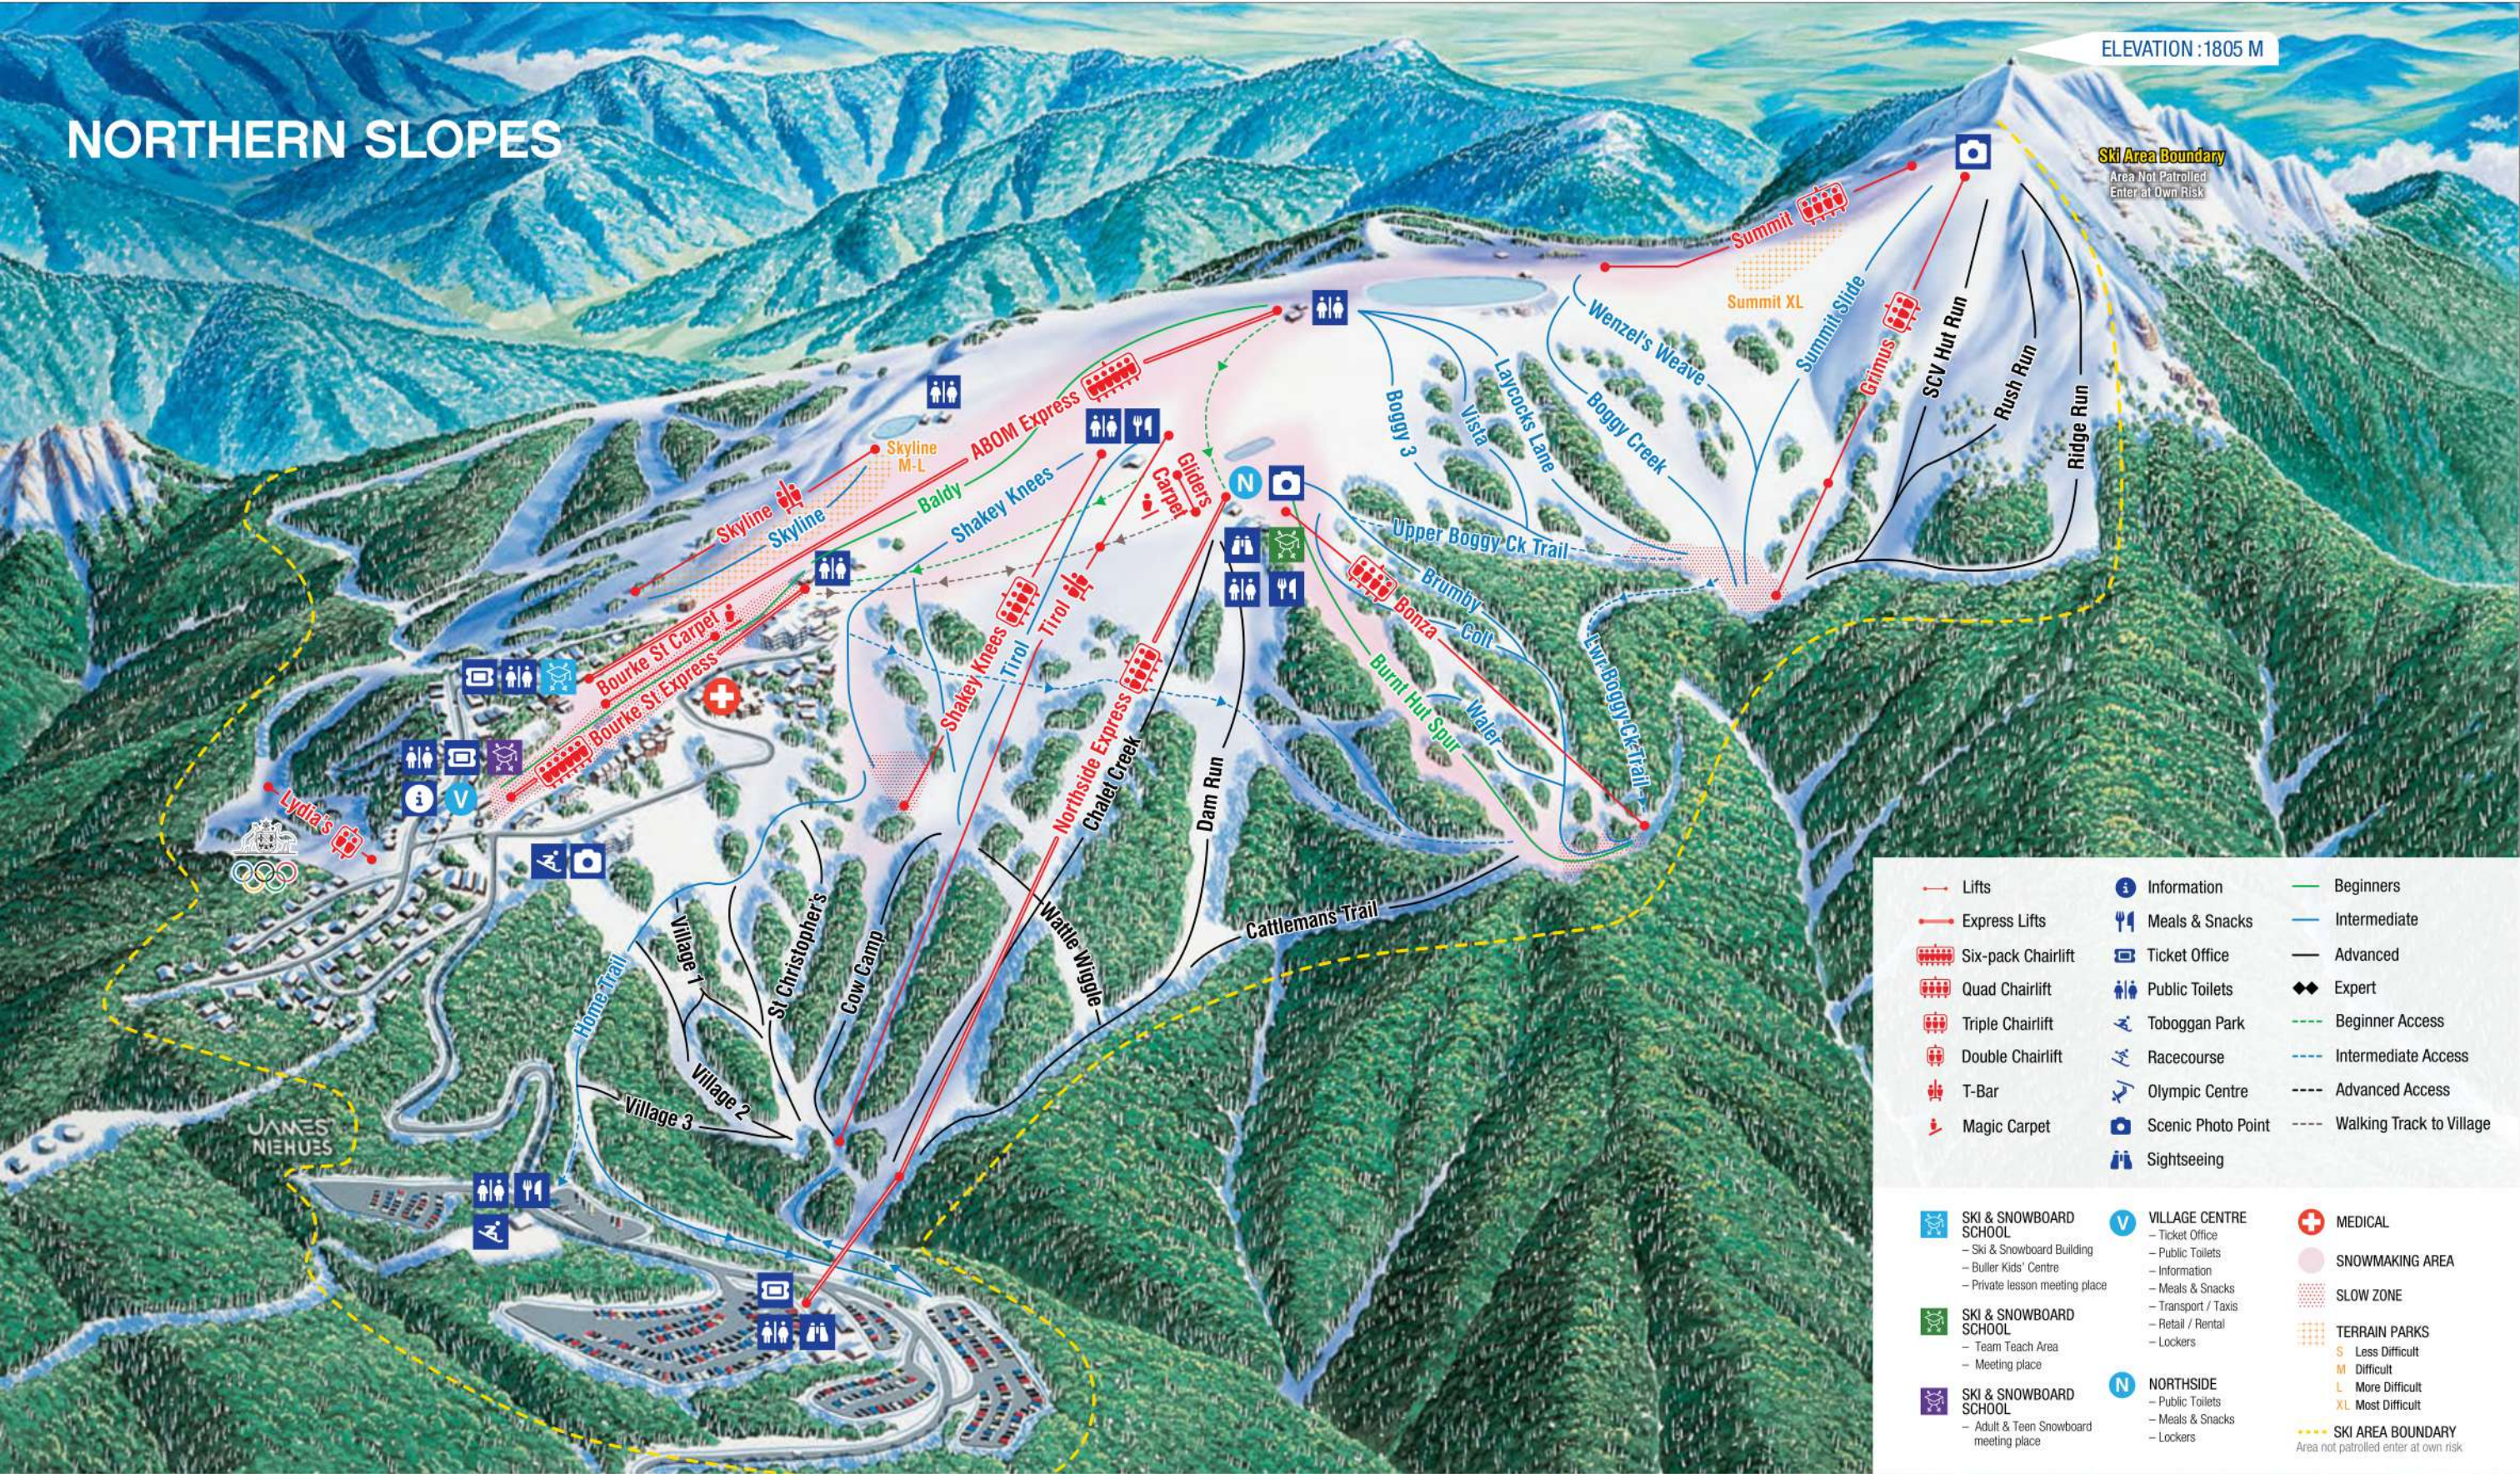

NORTHERN SLOPES

ELEVATION : 1805 M

Ski Area Boundary
Area Not Patrolled
Enter at Own Risk

Lifts	Information	Beginners
Express Lifts	Meals & Snacks	Intermediate
Six-pack Chairlift	Ticket Office	Advanced
Quad Chairlift	Public Toilets	Expert
Triple Chairlift	Toboggan Park	Beginner Access
Double Chairlift	Racecourse	Intermediate Access
T-Bar	Olympic Centre	Advanced Access
Magic Carpet	Scenic Photo Point	Walking Track to Village
	Sightseeing	
SKI & SNOWBOARD SCHOOL - Ski & Snowboard Building - Buller Kids' Centre - Private lesson meeting place	VILLAGE CENTRE - Ticket Office - Public Toilets - Information - Meals & Snacks - Transport / Taxis - Retail / Rental - Lockers	MEDICAL
SKI & SNOWBOARD SCHOOL - Team Teach Area - Meeting place	NORTHSIDE - Public Toilets - Meals & Snacks - Lockers	SNOWMAKING AREA
SKI & SNOWBOARD SCHOOL - Adult & Teen Snowboard meeting place		SLOW ZONE
		TERRAIN PARKS S Less Difficult M Difficult L More Difficult XL Most Difficult
		SKI AREA BOUNDARY Area not patrolled enter at own risk