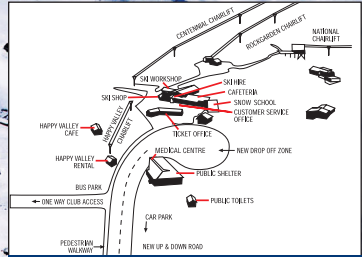

Whakapapa

Te Heu Heu 2,755

Paretaitonga 2,751

TRAILS

- 1 Happy Valley Beginner Area
- 2 Hut Flat Beginner Area
- 3 Showcase
- 4 Rockgarden
- 5 Tennant's Valley
- 6 Tennant's Ridge
- 7 Home Run
- 8 Murphie's Schuss
- 9 Downhill Easy
- 10a Goomie Bowl (Skier's Right)
- 10b Goomie Bowl (Skier's Left)
- 11 T1
- 12 Far West Trail
- 13 Riviera Paradise
- 14 Venom
- 15 Milk Run
- 16 Turner's Gully
- 17 Dreamer
- 18 Turn Pipe
- 19 Three Pin Ridge
- 20 Twin Rocks
- 21 S Bends
- 22 Cornice Bowl
- 23 Delta Trail
- 24 Traverse of Fear
- 25 The Gut
- 26 Shirt Front
- 27 Cut Back
- 28 Turtle Run
- 29 Knoll Face
- 30 Valley Traverse
- 31 Valley Highway
- 32 Bilbo's
- 33 Gollum
- 34 Pinnacle Valley
- 35 Cindertrack
- 36 K Road
- 37 Valley Exit
- 38 The Terraces
- 39 Nose Dive
- 40 The Staircase (Skiers Right)
- 41 The Staircase (Skiers Left)
- 42 Honeymoon Valley
- 43 Easy Way Down
- 44 Pinnacles Traverse
- 45 Front Stage
- 46 Back Stage
- 47 Grand Gully
- 48 Broken Leg Gully
- 49 Couloirs
- 50 The Waterfalls
- 51 3rd Waterfall
- 52 High Traverse
- 53 McKenzie's Mistake
- 54 Chute
- 55 The Chimney
- 56 Yankee Face (exit to Hut Flat)
- 57 Steve's Bowl
- 58 Tennant's Headwall
- 59 Aeroplane Gully
- 60 Yankee Slalom
- 61 Amphitheatre
- 62 Wizard's
- 63 Black Magic
- 64 Stebbings
- 65 Screamer
- 66 The Cirque
- 67 Haensli Face

- ### LIFTS
- | | |
|--------------------------|---------------------------|
| A Far West T-Bar | H Rockgarden Chair |
| B West Ridge Quad | I Hut Flat Rope Tow |
| C National Chair | J Centennial Chair |
| D Happy Valley Chair | K Waterfall Express Chair |
| E Double Happy Chair | L Waterfall T-Bar |
| F Happy Valley Platter 1 | M Knoll Ridge T-Bar |
| G Happy Valley Platter 2 | N The Valley T-Bar |

Top of the Bruce amenities map